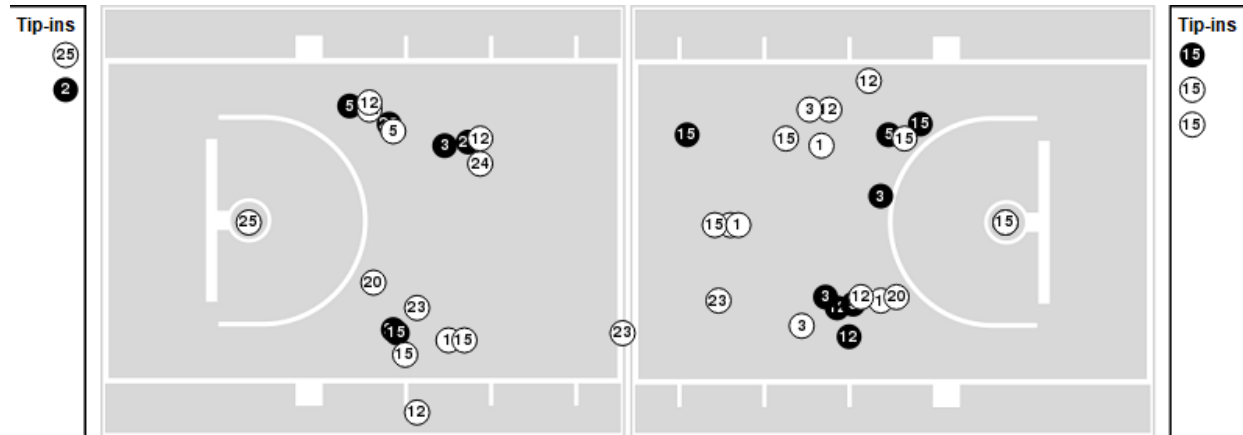

Blow Up Chart

● Made ○ Missed N - Player Number

Florida	M/A	%
Field Goals	22/70	31
2 Points	18/51	35
3 Points	4/19	21
Free Throws	9/11	82

Florida	M/A	%
Points in the Paint	32 (16 / 44)	36
Fast Break Points	6 (4/4)	100
Second Chance Points	9 (5/18)	28
Effective FG%	34