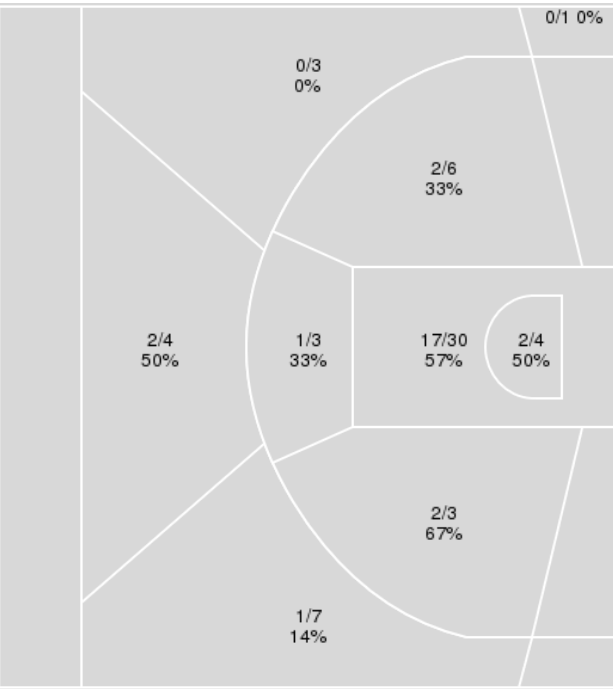

Kentucky

Florida	M/A	%
Field Goals	22/70	31
2 Points	18/51	35
3 Points	4/19	21
Free Throws	9/11	82

Kentucky	M/A	%
Field Goals	27/61	44
2 Points	24/46	52
3 Points	3/15	20
Free Throws	15/20	75