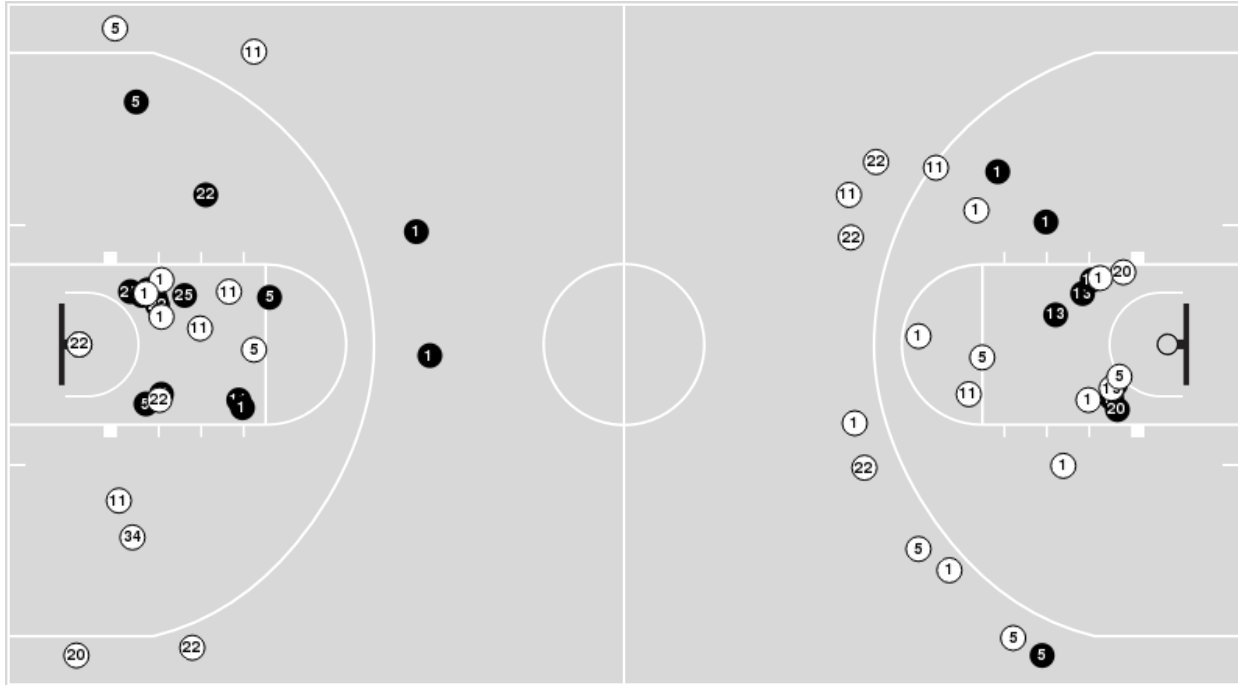

Kentucky at Florida

03/01/23 Bon Secours Wellness Arena, Greenville
2022-23 Women's Basketball

Game Time: 1:30 PM
Game Duration: 2:22
Attendance: 8,125

Officials: Gina Cross, Angelica Suffren, Michael McConnell

Players => 0, 1, 2, 3, 4, 5, 11, 13, 20, 21, 22, 23, 24, 25, 34 FG Types=>AllResults=>All

Kentucky

All Field Goals