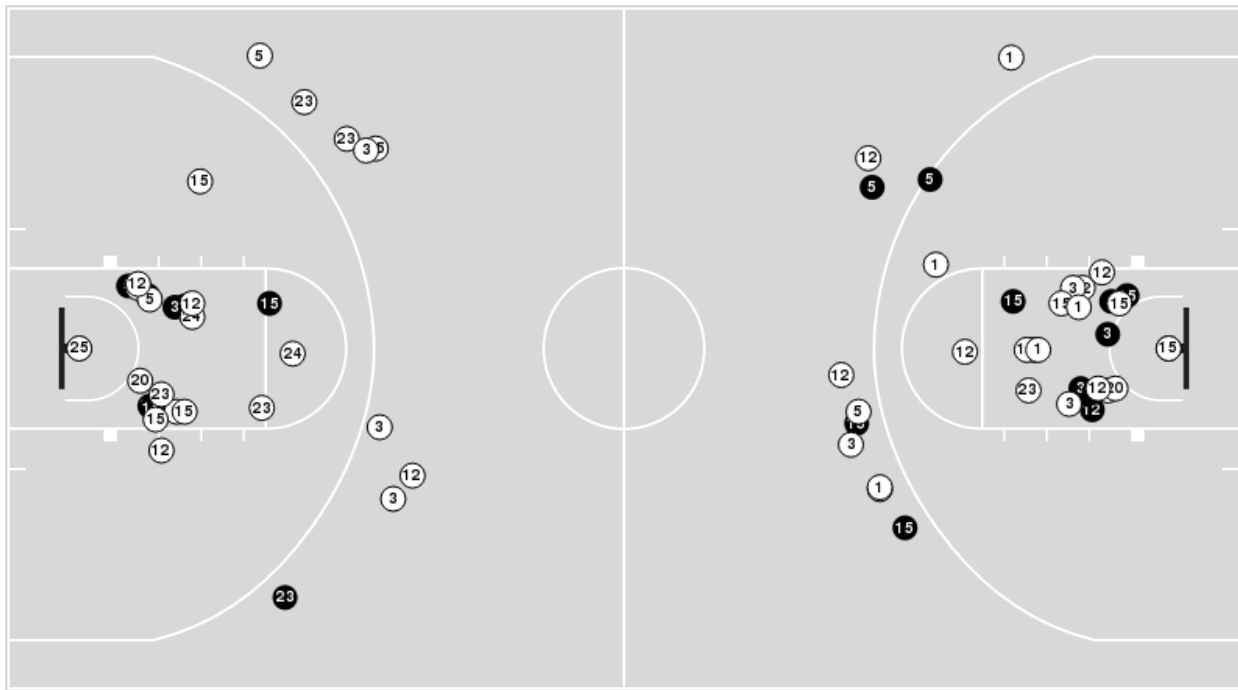

Kentucky at Florida

03/01/23 Bon Secours Wellness Arena, Greenville
2022-23 Women's Basketball

Game Time: 1:30 PM
Game Duration: 2:22
Attendance: 8,125

Officials: Gina Cross, Angelica Suffren, Michael McConnell

Players => 00, 1, 2, 3, 4, 5, 11, 12, 15, 20, 22, 23, 24, 25, 35FG Types=>AllResults=>All

Florida

All Field Goals