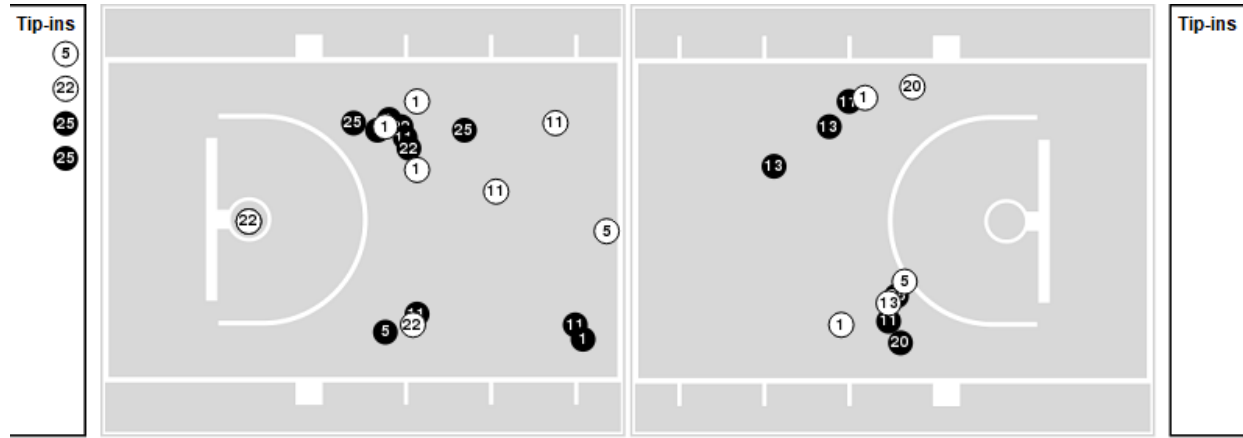

Blow Up Chart

● Made ○ Missed N - Player Number

Kentucky	M/A	%
Field Goals	27/61	44
2 Points	24/46	52
3 Points	3/15	20
Free Throws	15/20	75

Kentucky	M/A	%
Points in the Paint	38 (19 / 34)	56
Fast Break Points	17 (9/9)	100
Second Chance Points	16 (9/15)	60
Effective FG%	47