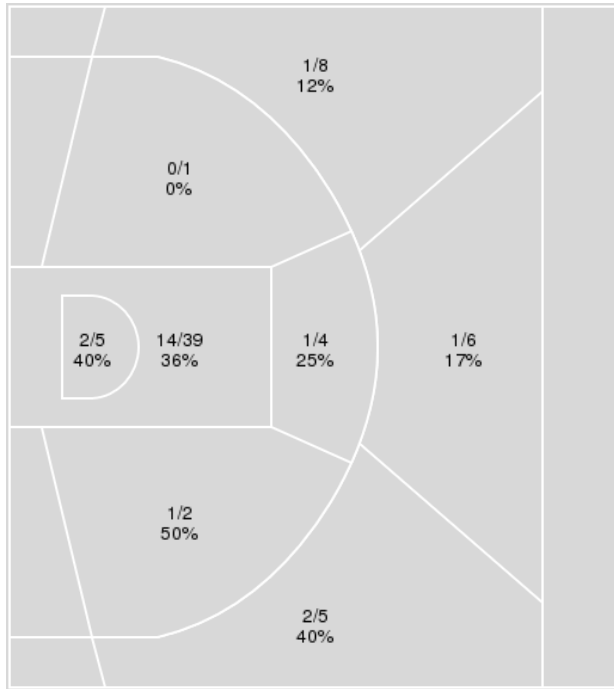

Kentucky at Florida

03/01/23 Bon Secours Wellness Arena, Greenville
2022-23 Women's Basketball

Game Time: 1:30 PM
Game Duration: 2:22
Attendance: 8,125

Officials: Gina Cross, Angelica Suffren, Michael McConnell

{ Players => 00, 1, 2, 3, 4, 5, 11, 12, 15, 20, 22, 23, 24, 25, 35; } FG
Types => All; Results => All;

{ Players => 0, 1, 2, 3, 4, 5, 11, 13, 20, 21, 22, 23, 24, 25, 34; } FG
Types => All; Results => All;

Florida