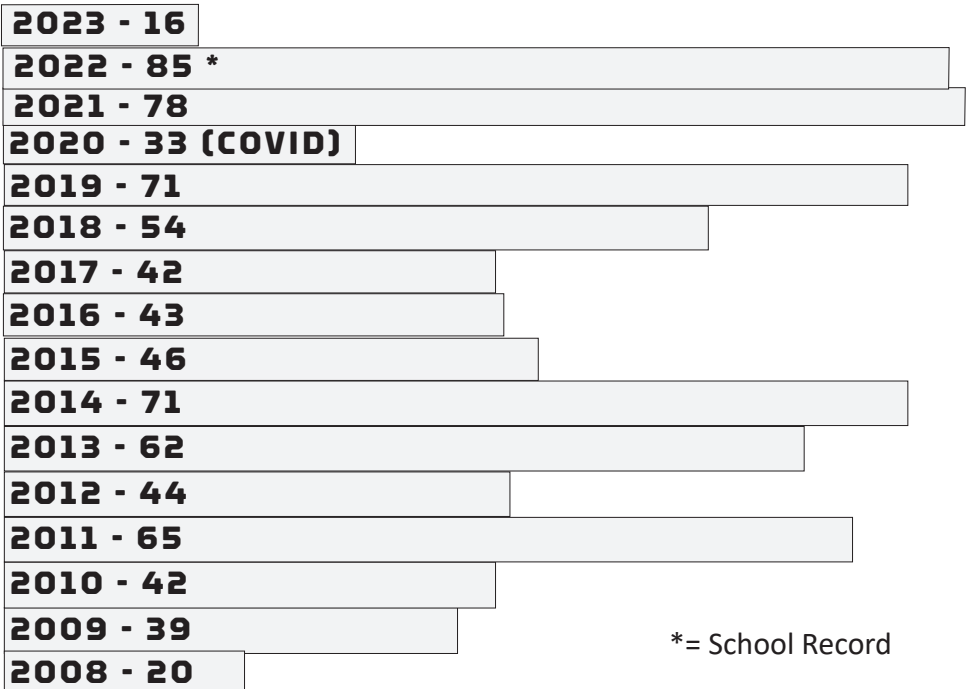

*=School Record of SEC series won in single season

KENTUCKY HOME RUN TRACKER UNDER COACH KRISTINE HIMES

*= School Record