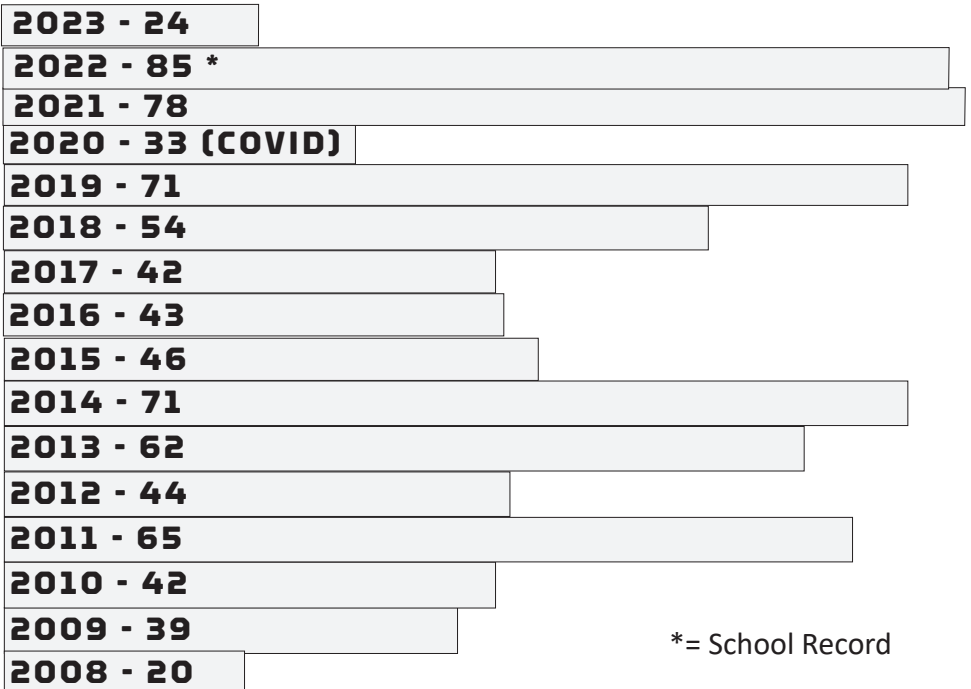

KENTUCKY HOME RUN TRACKER UNDER COACH KRISTINE HIMES

*= School Record