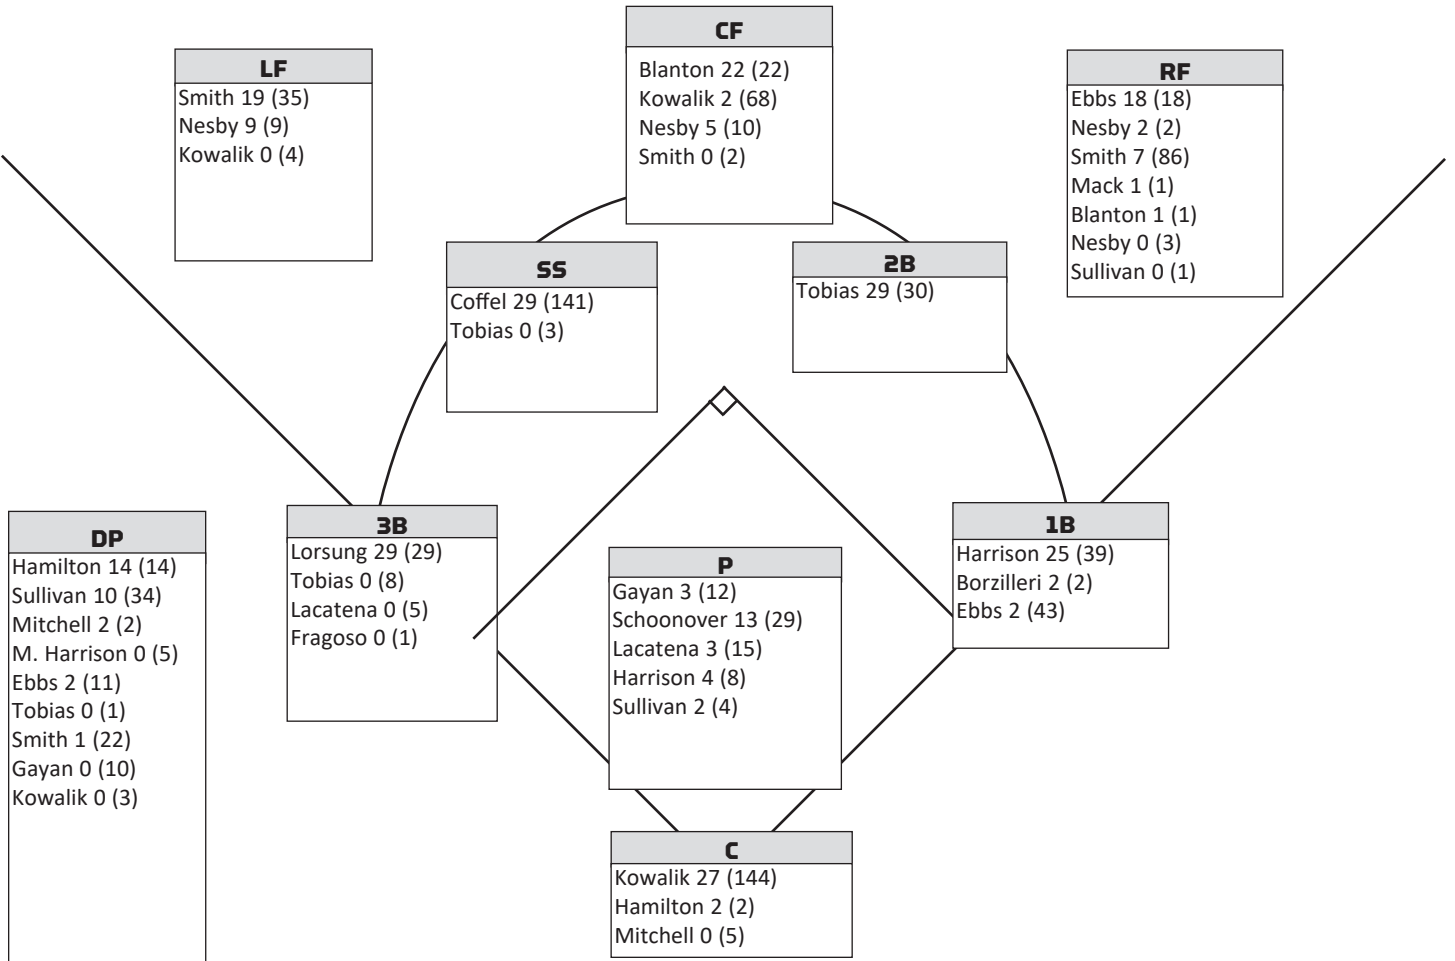

2023 STARTS BY BATTING ORDER

Player	1	2	3	4	5	6	7	8	9
Jenna Blanton	.	.	.	.	.	.	.	11	14
Lauryn Borzilleri	.	.	.	.	.	.	.	3	.
Erin Coffel	.	1	28	.	.	.	.	.	.
Taylor Ebbs	.	.	.	5	6	5	3	.	.
Ella Emmert	.	.	.	.	.	.	.	.	.
Victoria Fragoso	.	.	.	.	.	.	.	.	.
Karissa Hamilton	.	.	1	3	6	8	1	.	.
Izzy Harrison	.	.	.	.	.	.	.	.	.
Meeko Harrison	.	.	.	.	1	4	17	1	.
Taylor Hess	.	.	.	.	.	.	2	.	.
Lauren Johnson	.	.	.	.	.	.	.	.	.
Kayla Kowalik	29	.	.	.	.	.	.	.	.
Alexia Lacatena	.	.	.	.	.	.	.	.	.
Grace Lorsung	.	.	.	8	5	11	3	1	.
Hallie Mitchell	.	.	.	.	3	.	.	.	.
Vanessa Nesby	.	15	.	.	.	.	1	1	1
Stephanie Schoonover	.	.	.	.	.	.	.	.	.
Rylea Smith	.	12	.	10	5	.	.	.	.
Kennedy Sullivan	.	.	.	3	3	2	1	.	.
Kyndal Tinnell	.	.	.	.	.	.	.	.	.
Erica Thulen	.	.	.	.	.	.	.	.	.
Margaret Tobias	.	1	.	.	.	.	1	12	14
Princess Valencia	.	.	.	.	.	.	.	.	.

STARTS BY POSITION IN 2023 (CAREER)