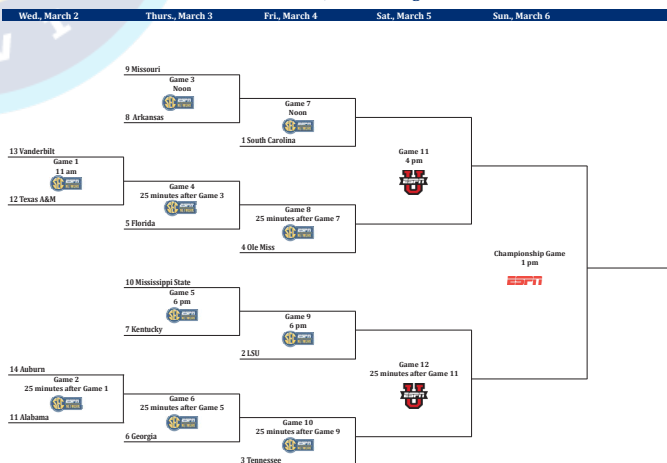

Cynthia Jordan
Assistant Coach
1st Season

2018 (Nashville, Tenn.) - Seed: 11
First Round lost (14) Ole Miss, 48-43

2019 (Greenville, S.C.) - Seed: 13
First Round def. (12) Ole Miss, 64-57
Second Round lost (5) Missouri, 87-56

2020 (Greenville, S.C.) - Seed: 10
First Round Lost (7) LSU, 73-59

2021 (Greenville, S.C.) - Seed: 12
First Round def. (13) Auburn, 69-62
Second Round lost (5) Kentucky, 73-64

2022 (Nashville, Tenn.) - Seed: 5
Second Round def. (13) Vanderbilt, 53-52
Quarterfinals lost (3) Ole Miss, 60-70

Round by Round Results

First Round	15-15
Second Round	3-3*
Quarterfinals	4-20
Semifinals	1-3
Finals	0-1

*Second Round added prior to quarterfinals in 2013

Florida's Series Histories in the SEC Tournament

Alabama	1-7
Arkansas	5-1
Auburn	3-8
Georgia	0-2
Kentucky	2-6
LSU	1-1
Mississippi	1-2
Mississippi State	4-1
Missouri	0-1
South Carolina	2-0
Tennessee	0-9
Texas A&M	0-1
Vanderbilt	4-3
TOTAL	23-42

Future SEC Tournament Info

Future Sites for the SEC W-Basketball Tournament

March 1-5, 2023	Greenville, S.C.
March 6-10, 2024	Greenville, S.C.
March 5-9, 2025	Greenville, S.C.
March 4-8, 2026	TBD

Beginning in 2013, the SEC WBB Tournament expanded to a 14-team, single elimination tournament that begins play on Wednesday and concludes on Sunday, playing a total of 13 games.

SEC Tournament Bracket

2022 SEC Women's Basketball Tournament March 2 - 6 • Nashville, Tenn. • Bridgestone Arena

All Times Central.