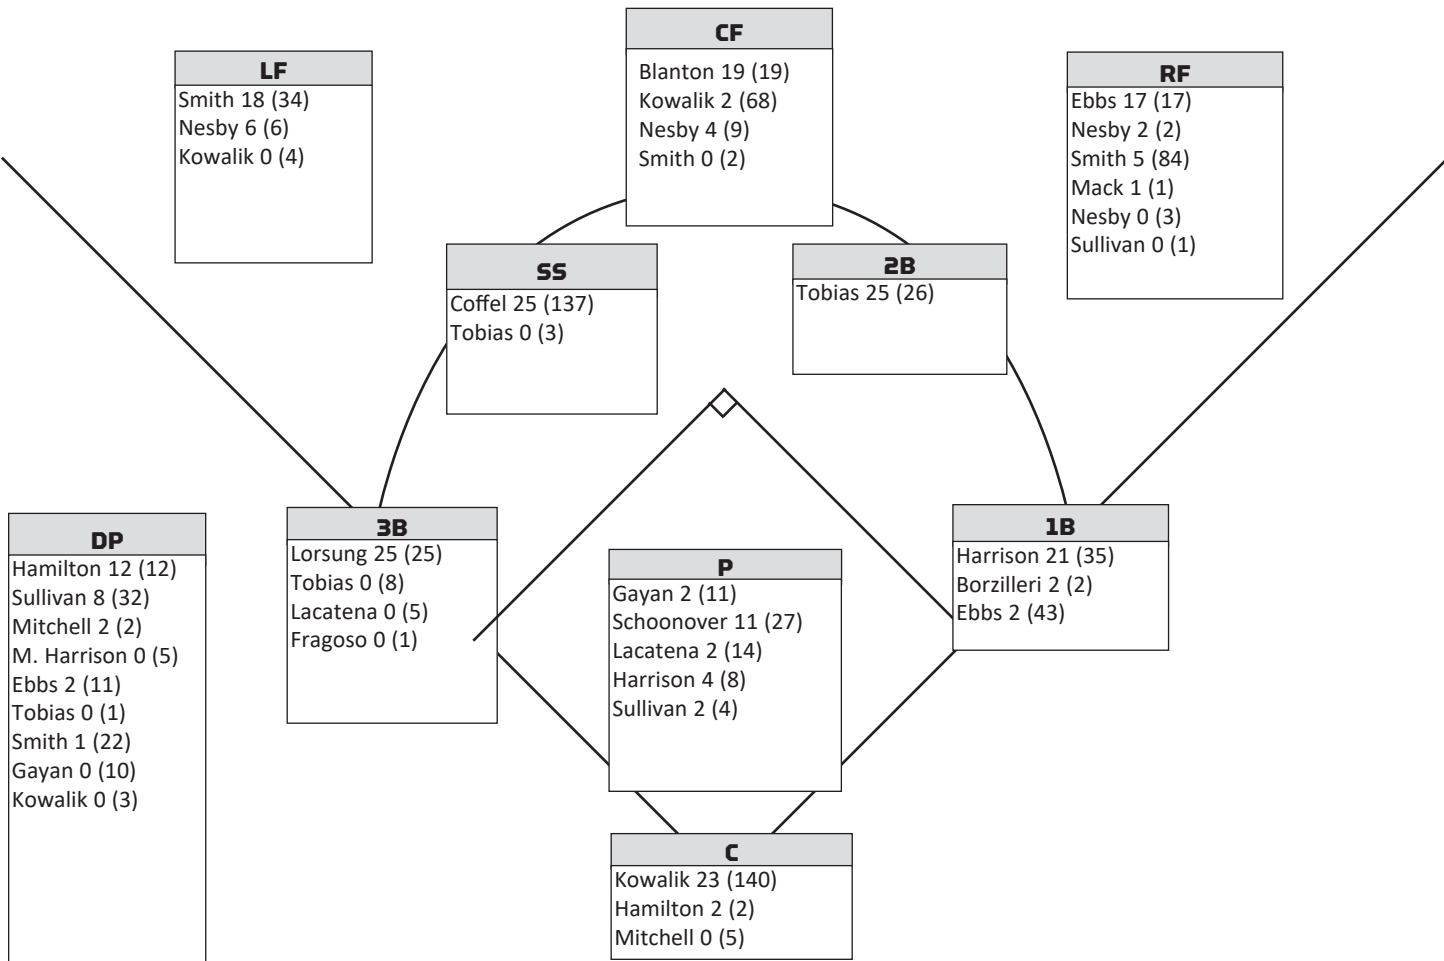

2023 KENTUCKY SOFTBALL | WEEK 7 | TEXAS A&M

2023 STARTS BY BATTING ORDER

Player	1	2	3	4	5	6	7	8	9
Jenna Blanton	.	.	.	.	.	.	.	7	14
Lauryn Borzilleri	.	.	.	.	.	.	.	3	.
Erin Coffel	.	1	24	.	.	.	.	.	.
Taylor Ebbs	.	.	.	5	6	5	1	.	.
Ella Emmert	.	.	.	.	.	.	.	.	.
Victoria Fragoso	.	.	.	.	.	.	.	.	.
Karissa Hamilton	.	.	1	3	6	7	.	.	.
Izzy Harrison	.	.	.	.	.	.	.	.	.
Meeko Harrison	.	.	.	.	.	1	17	1	.
Taylor Hess	.	.	.	.	.	.	2	.	.
Lauren Johnson	.	.	.	.	.	.	.	.	.
Kayla Kowalik	25	.	.	.	.	.	.	.	.
Alexia Lacatena	.	.	.	.	.	.	.	.	.
Grace Lorsung	.	.	.	7	3	11	3	1	.
Hallie Mitchell	.	.	.	.	3	.	.	.	.
Vanessa Nesby	.	11	.	.	.	.	1	1	1
Stephanie Schoonover	.	.	.	.	.	.	.	.	.
Rylea Smith	.	12	.	7	5	.	.	.	.
Kennedy Sullivan	.	.	.	3	2	2	.	.	.
Kyndal Tinnell	.	.	.	.	.	.	.	.	.
Erica Thulen	.	.	.	.	.	.	.	.	.
Margaret Tobias	.	1	.	.	.	.	1	12	10
Princess Valencia	.	.	.	.	.	.	.	.	.

STARTS BY POSITION IN 2023 (CAREER)