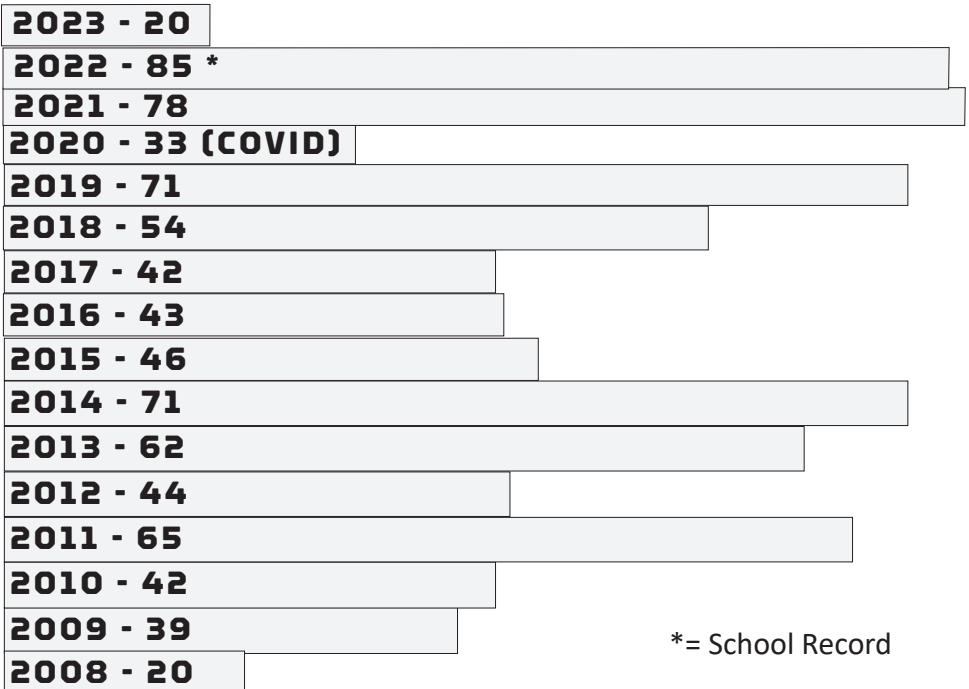

KENTUCKY HOME RUN TRACKER UNDER COACH KRISTINE HIMES

*= School Record