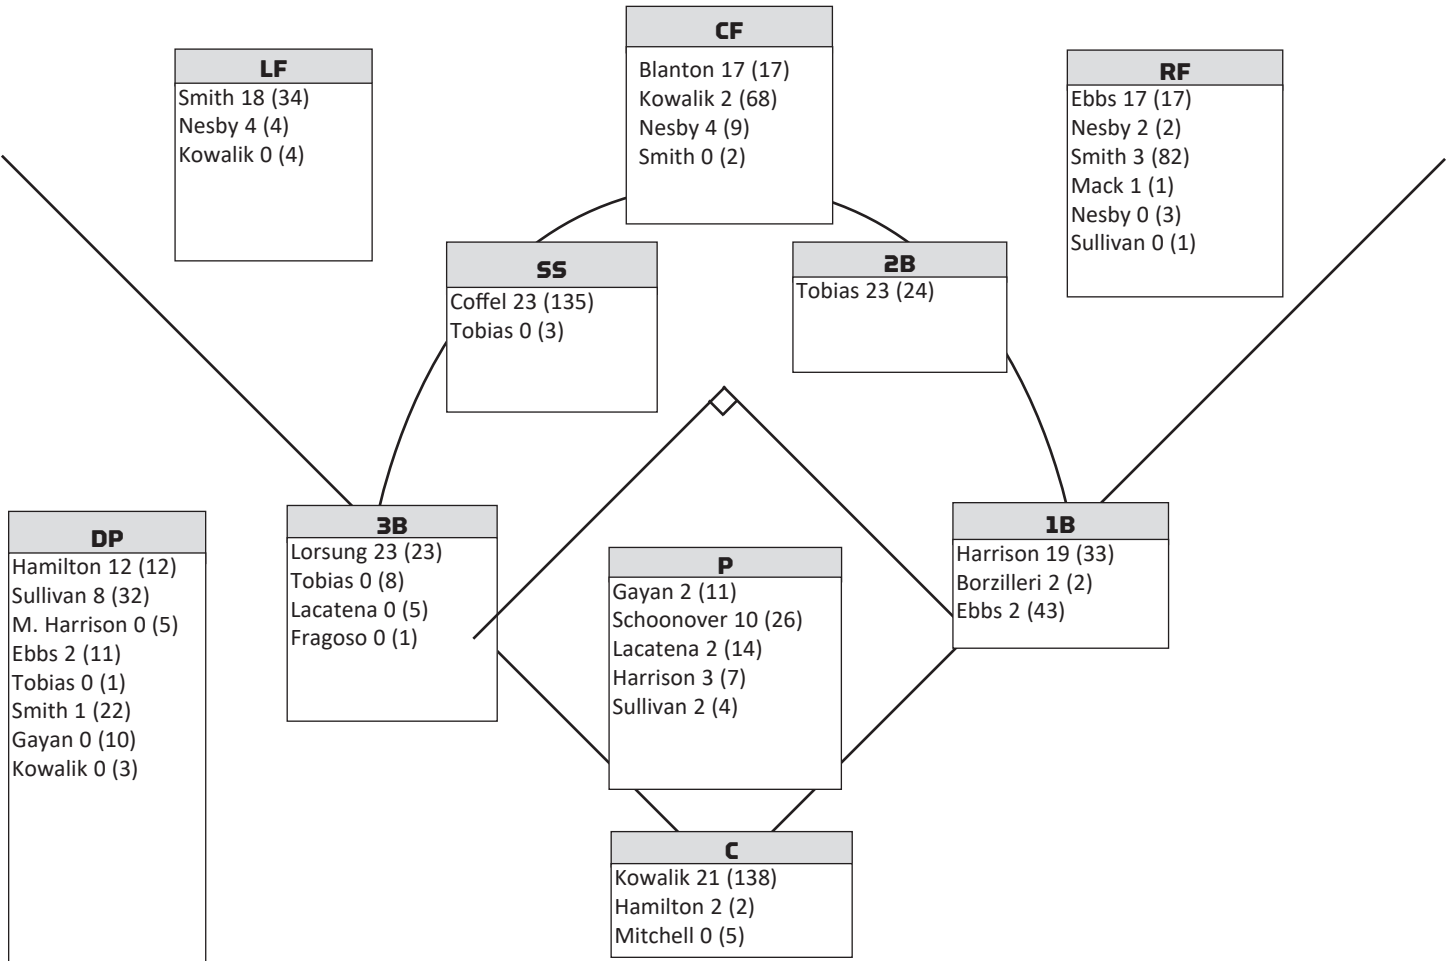

2023 STARTS BY BATTING ORDER

Player	1	2	3	4	5	6	7	8	9
Jenna Blanton	.	.	.	.	.	.	.	5	14
Lauryn Borzilleri	.	.	.	.	.	.	.	3	.
Erin Coffel	.	1	22	.	.	.	.	.	.
Taylor Ebbs	.	.	.	5	6	5	1	.	.
Ella Emmert	.	.	.	.	.	.	.	.	.
Victoria Fragoso	.	.	.	.	.	.	.	.	.
Karissa Hamilton	.	.	1	3	6	7	.	.	.
Izzy Harrison	.	.	.	.	.	.	.	.	.
Meeko Harrison	.	.	.	.	.	.	16	1	.
Taylor Hess	.	.	.	.	.	.	2	.	.
Lauren Johnson	.	.	.	.	.	.	.	.	.
Kayla Kowalik	23	.	.	.	.	.	.	.	.
Alexia Lacatena	.	.	.	.	.	.	.	.	.
Grace Lorsung	.	.	.	7	3	10	2	1	.
Hallie Mitchell	.	.	.	.	2	.	.	.	.
Vanessa Nesby	.	9	.	.	.	.	1	1	1
Stephanie Schoonover	.	.	.	.	.	.	.	.	.
Rylea Smith	.	12	.	5	5	.	.	.	.
Kennedy Sullivan	.	.	.	3	1	2	.	.	.
Kyndal Tinnell	.	.	.	.	.	.	.	.	.
Erica Thulen	.	.	.	.	.	.	.	.	.
Margaret Tobias	.	1	.	.	.	.	1	12	8
Princess Valencia	.	.	.	.	.	.	.	.	.

STARTS BY POSITION IN 2023 (CAREER)