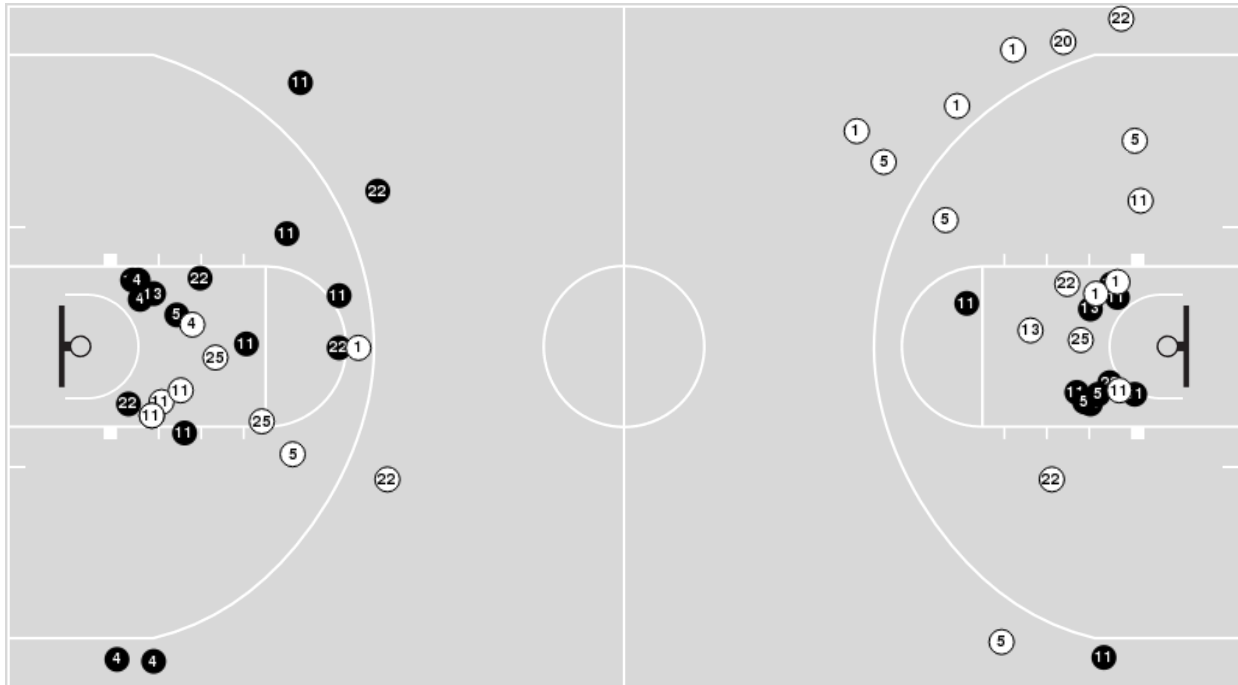

Officials: Joseph Vaszily, Natasha Camy, Katie LUKanich

Players => 0, 1, 2, 3, 4, 5, 11, 13, 20, 21, 22, 23, 24, 25, 34 FG Types=>All Results=>All

Kentucky

All Field Goals