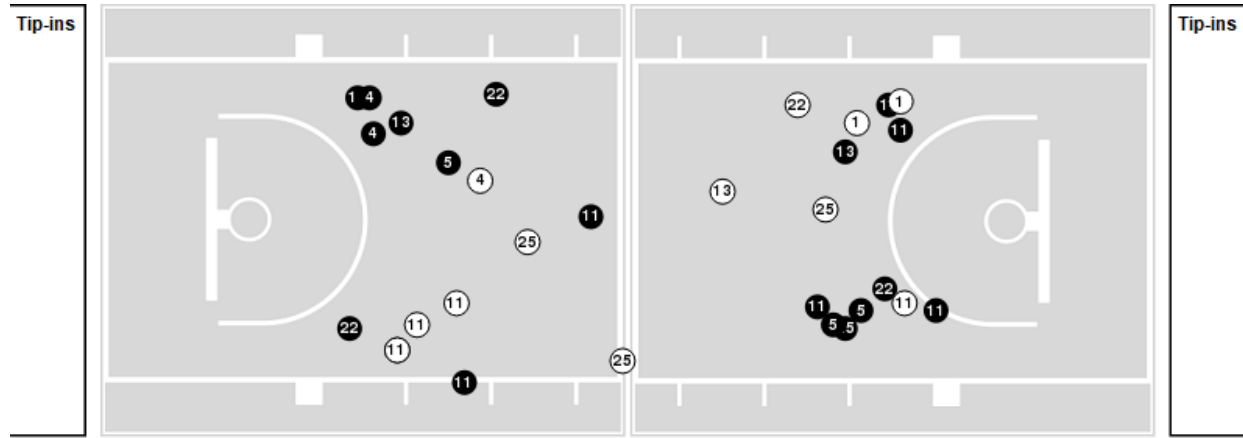

Blow Up Chart

● Made   ○ Missed   N - Player Number

Kentucky	M/A	%
Field Goals	27/54	50
2 Points	22/41	54
3 Points	5/13	38
Free Throws	12/13	92

Kentucky	M/A	%
Points in the Paint	34 (17 / 30)	57
Fast Break Points	18 (12/12)	100
Second Chance Points	4 (2/3)	67
Effective FG%	55