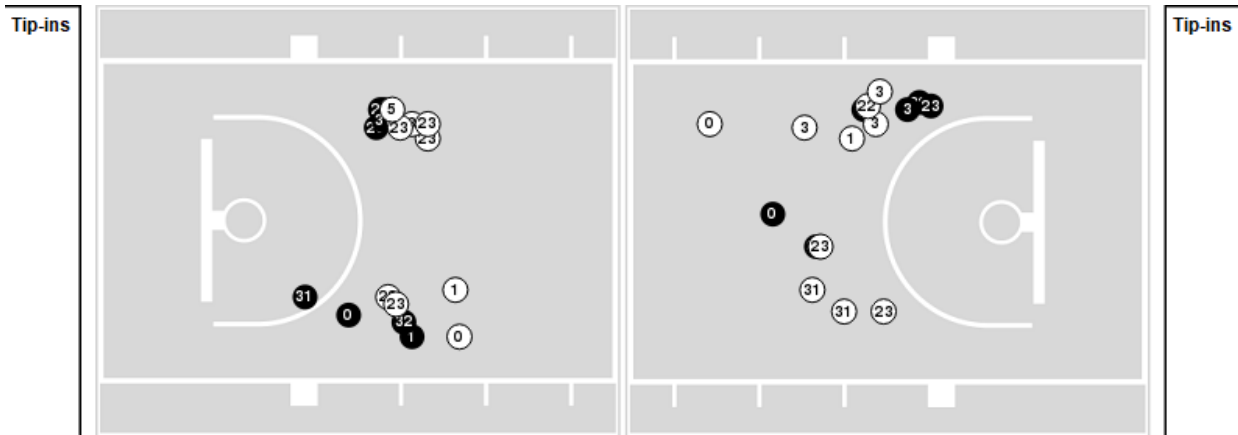

Blow Up Chart

● Made   ○ Missed   N - Player Number

Alabama	M/A	%
Field Goals	24/62	39
2 Points	15/37	41
3 Points	9/25	36
Free Throws	1/10	10

Alabama	M/A	%
Points in the Paint	28 (14 / 33)	42
Fast Break Points	4 (2/2)	100
Second Chance Points	8 (4/15)	27
Effective FG%	46