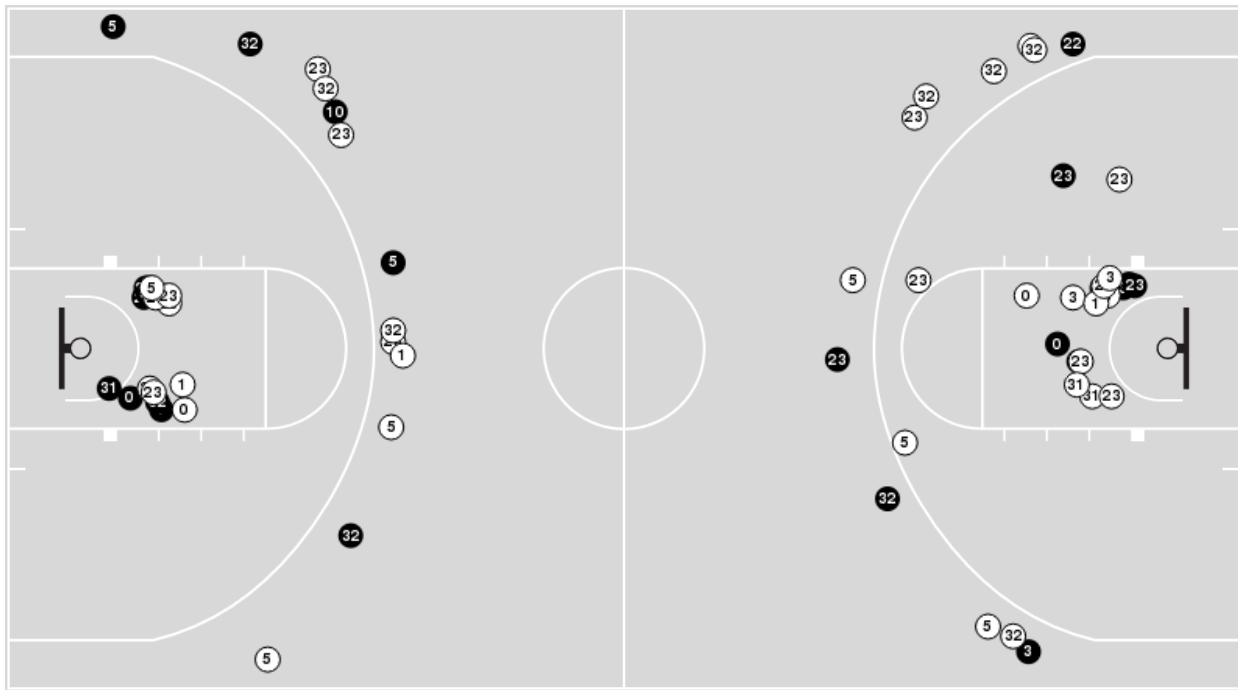

Kentucky at Alabama

03/02/23 Bon Secours Wellness Arena, Greenville
2022-23 Women's Basketball

Game Time: 8:30 PM
Game Duration: 1:48
Attendance: 7,691

Officials: Joseph Vaszily, Natasha Camy, Katie LUKanich

Players => 0, 1, 3, 4, 5, 10, 13, 15, 22, 23, 31, 32, 33FG Types=>AllResults=>All

Alabama

All Field Goals