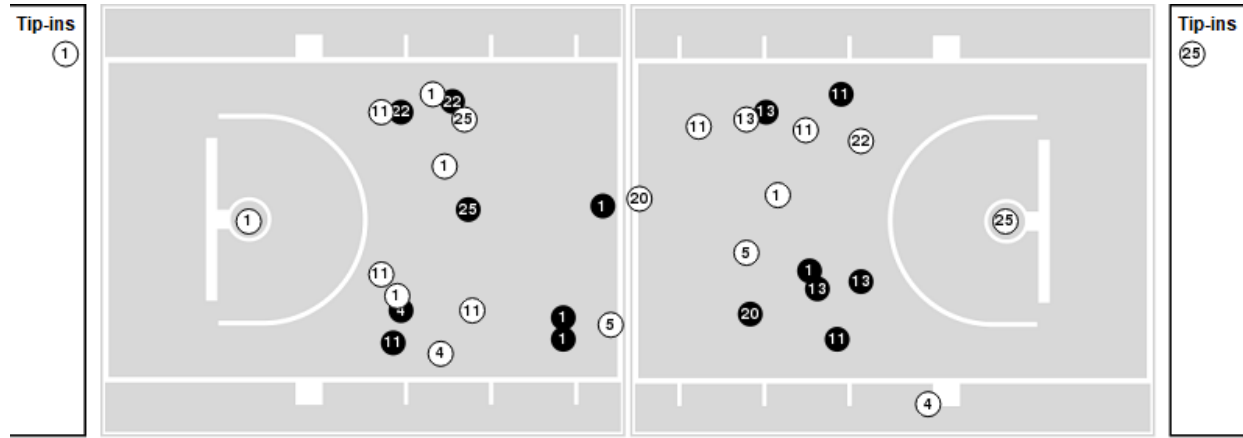

Blow Up Chart

● Made ○ Missed N - Player Number

Kentucky	M/A	%
Field Goals	27/71	38
2 Points	19/48	40
3 Points	8/23	35
Free Throws	9/12	75

Kentucky	M/A	%
Points in the Paint	30 (15 / 33)	45
Fast Break Points	6 (4/4)	100
Second Chance Points	3 (2/9)	22
Effective FG%	44