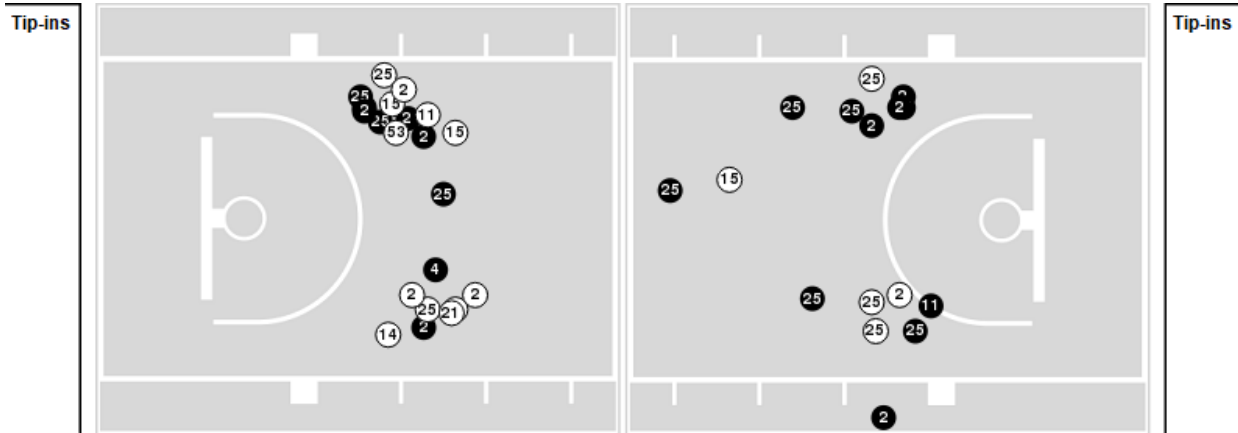

Officials: Kevin Pethtel, Eric Brewton, Meadow Overstreet

Players => 0, 1, 2, 4, 5, 10, 11, 12, 13, 14, 15, 20, 21, 25, 33, 53FG Types=>AllResults=>All

Tennessee

All Field Goals

Blow Up Chart

● Made ○ Missed N - Player Number