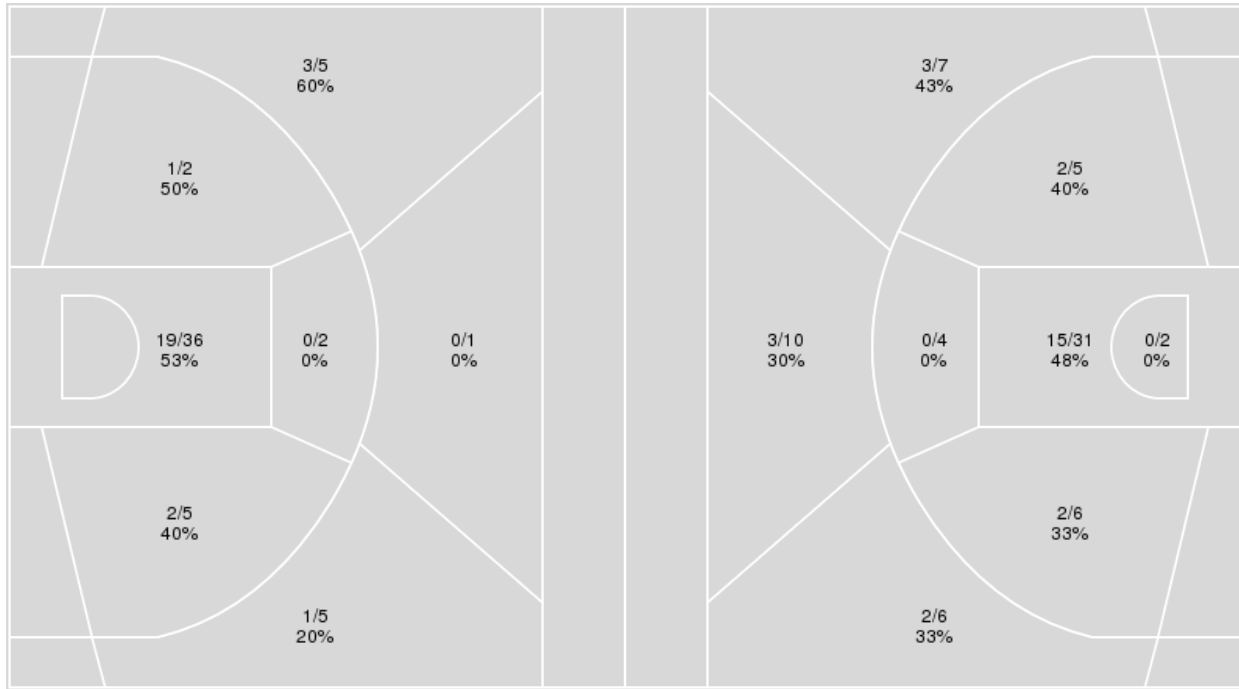

Kentucky at Tennessee

03/03/23 Bon Secours Wellness Arena, Greenville
2022-23 Women's Basketball

Game Time: 8:30 PM
Game Duration: 2:04
Attendance: 6,299

Officials: Kevin Pethel, Eric Brewton, Meadow Overstreet

{ Players => 0, 1, 2, 4, 5, 10, 11, 12, 13, 14, 15, 20, 21, 25, 33, 53; } FG
Types => All; Results => All;

{ Players => 0, 1, 2, 3, 4, 5, 11, 13, 20, 21, 22, 23, 24, 25, 34; } FG
Types => All; Results => All;

Tennessee

Kentucky

Tennessee	M/A	%
Field Goals	26/56	46
2 Points	22/45	49
3 Points	4/11	36
Free Throws	24/26	92

Kentucky	M/A	%
Field Goals	27/71	38
2 Points	19/48	40
3 Points	8/23	35
Free Throws	9/12	75