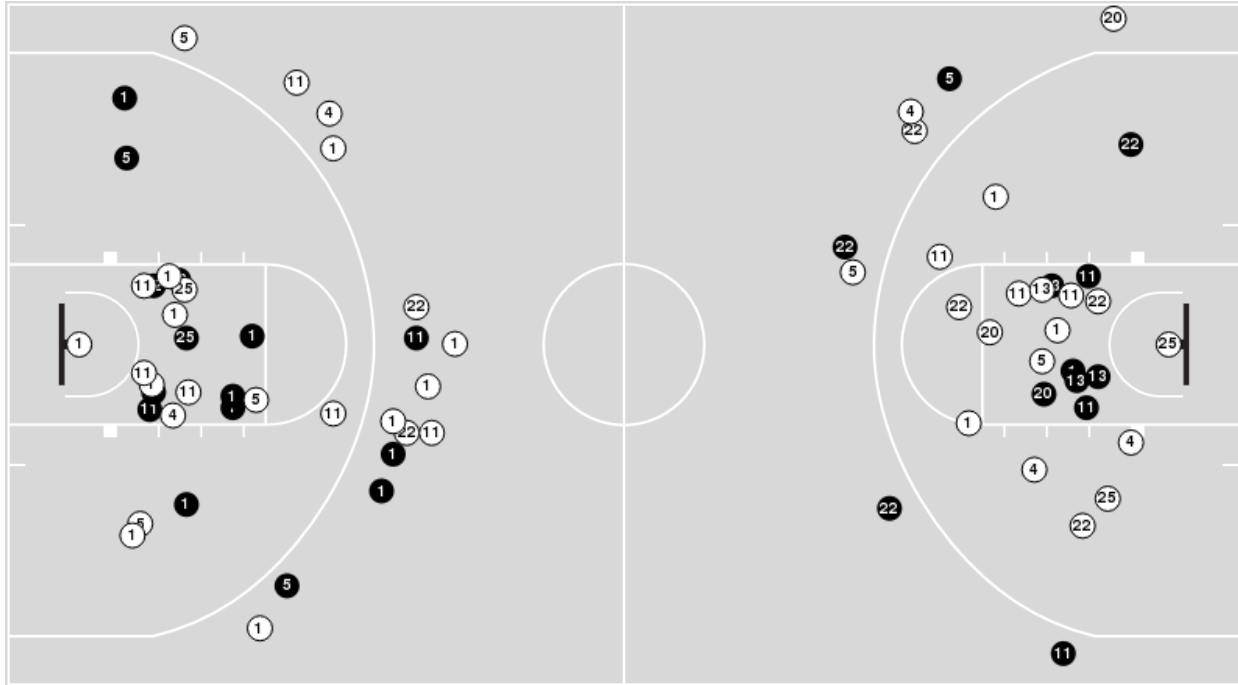

Officials: Kevin Pethel, Eric Brewton, Meadow Overstreet

Players => 0, 1, 2, 3, 4, 5, 11, 13, 20, 21, 22, 23, 24, 25, 34 FG Types=>All Results=>All

Kentucky

All Field Goals