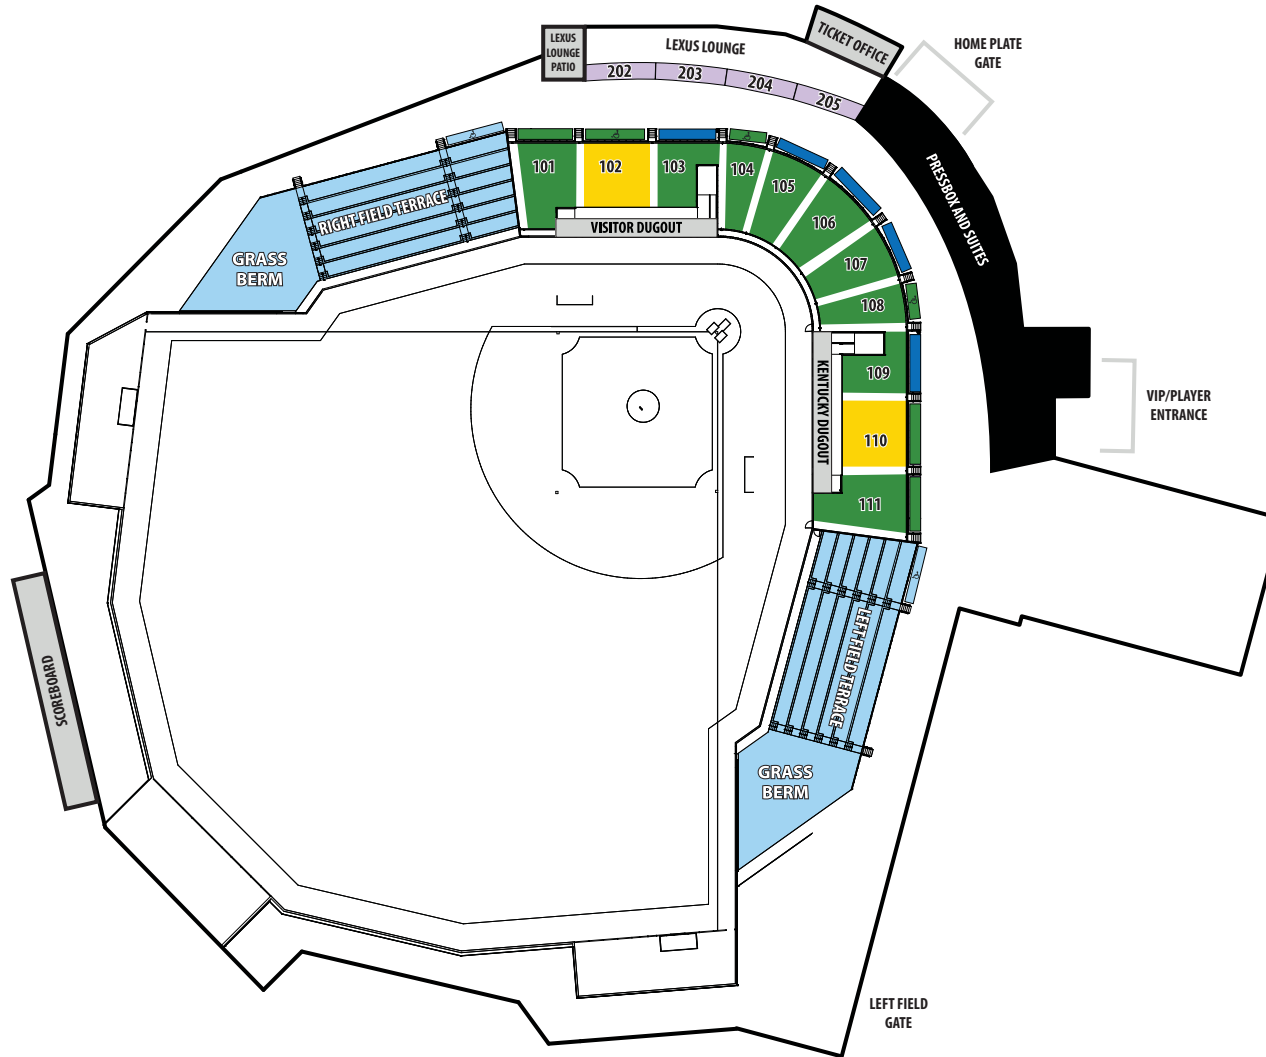

**KENTUCKY**  
BASEBALL

# 2023 NCAA Baseball Regional

Reserved Seating
  Institutional Seating
  General Admission
  Lexus Lounge
  Loge Seating

When standing on the field and looking up into each section, seat 1 is on your left and the highest seat number is on your right.  
Chairbacks in sections 101-111 and 202-205

\*Terrace/Berm is open seating with no permanent seats