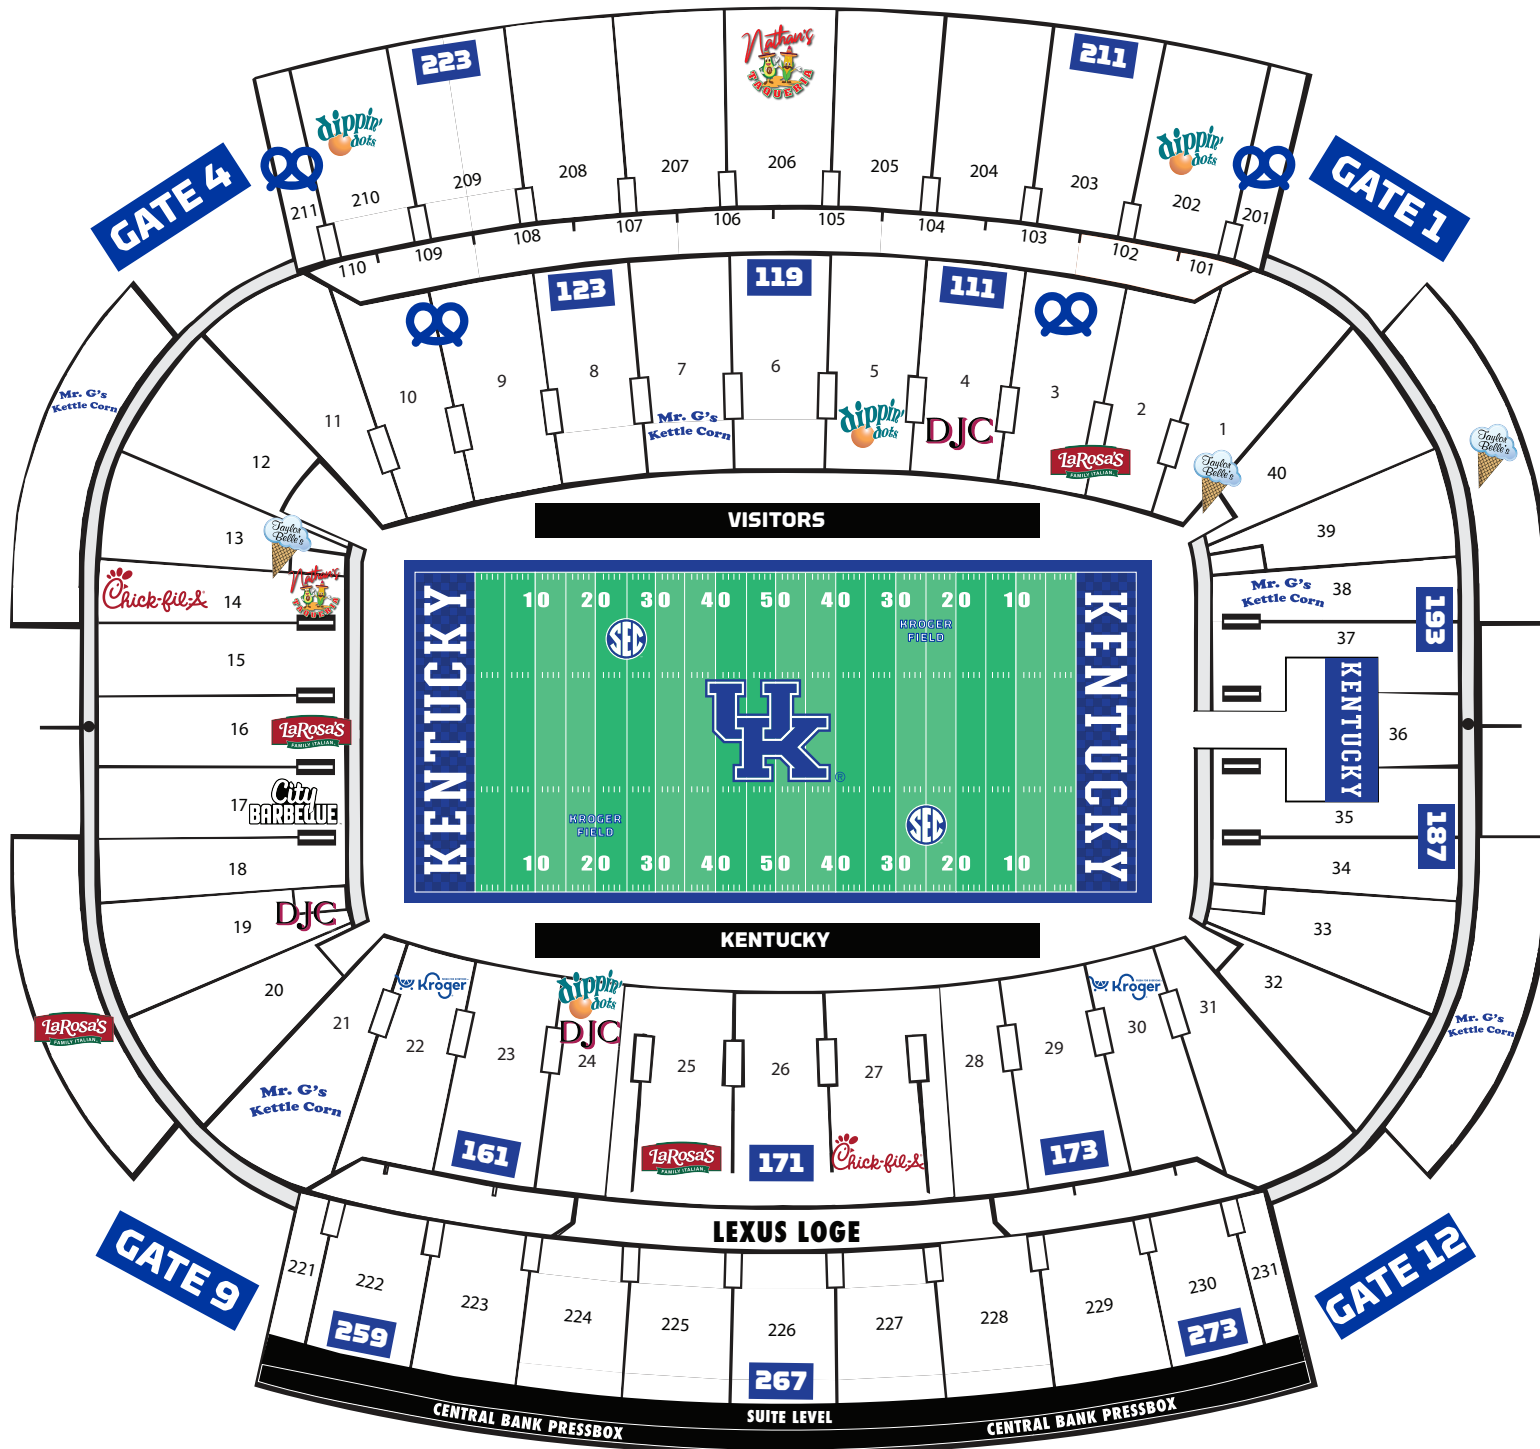

KENTUCKY FOOTBALL CONCESSIONS MAP

KEY

Dippin' Dots	
Nathan's Taqueria	
LaRosa's Pizza	
DJC Concessions	
Chick-fil-A	
City Barbeque	
Taylor Belle's Ice Cream	
Mr. G's Kettle Corn	
Grab N' Go Beer & Snacks	
Pretzel	