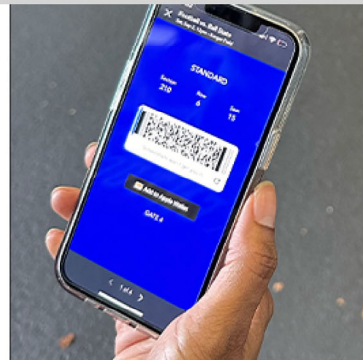

Before reaching your recommended stadium entry, download your mobile tickets and save them to your mobile wallet (if possible).

## NO SCREENSHOTS OR PDF TICKETS ARE ALLOWED

STEP 1

Ticket Saved to Mobile Wallet

**WILL NOT**

have a Barcode

Hold Near Reader

Ticket on Mobile Web or App

**WILL**

have a Rotating Barcode

screenshots won't get you in.

To enter the stadium, proceed to the pedestal ticket scanner and either tap the back of your phone if the ticket is in your mobile wallet or scan your barcode if the ticket is on mobile web or app.

## SWIPE LEFT/RIGHT TO SCAN ADDITIONAL TICKETS.

STEP 2

**TAP**

Ticket in Mobile Wallet Without Barcode

**SCAN**

Ticket in Mobile Web or App With Barcode