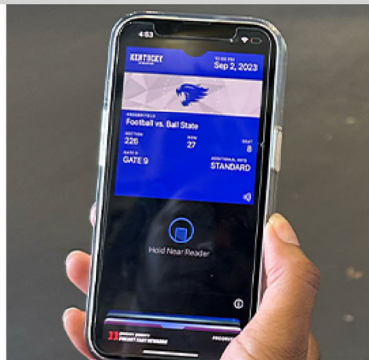

## NO SCREENSHOTS OR PDF TICKETS ARE ALLOWED

STEP 1

Ticket Saved to Mobile Wallet

**WILL NOT**

have a Barcode

Hold Near Reader

Ticket on Mobile Web or App

**WILL**

have a Rotating Barcode

screenshots won't get you in.

To enter the stadium, proceed to the pedestal ticket scanner and either tap the back of your phone if the ticket is in your mobile wallet or scan your barcode if the ticket is on mobile web or app.