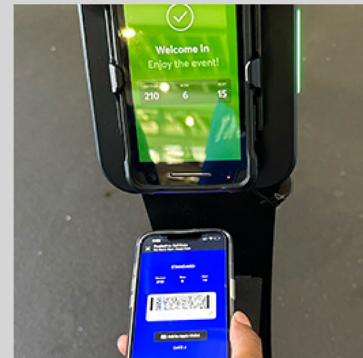

## NO SCREENSHOTS OR PDF TICKETS ARE ALLOWED

STEP 1

Ticket Saved to Mobile Wallet

**WILL NOT**

have a Barcode

Hold Near Reader

Ticket on Mobile Web or App

**WILL**

have a Rotating Barcode

screenshots won't get you in.

To enter the stadium, proceed to the pedestal ticket scanner and either tap the back of your phone if the ticket is in your mobile wallet or scan your barcode if the ticket is on mobile web or app.

## SWIPE LEFT/RIGHT TO SCAN ADDITIONAL TICKETS.

STEP 2

**TAP**

Ticket in Mobile Wallet Without Barcode

**SCAN**

Ticket in Mobile Web or App With Barcode