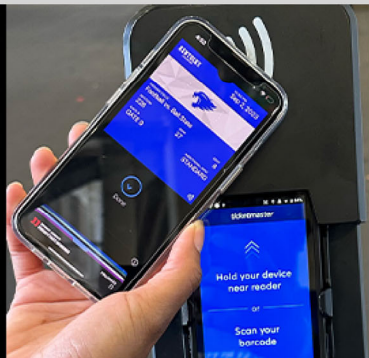

## NO SCREENSHOTS OR PDF TICKETS ARE ALLOWED

STEP 1

Ticket Saved to Mobile Wallet

**WILL NOT**

have a Barcode

Hold Near Reader

Ticket on Mobile Web or App

**WILL**

have a Rotating Barcode

screenshots won't get you in.

To enter the stadium, proceed to the pedestal ticket scanner and either tap the back of your phone if the ticket is in your mobile wallet or scan your barcode if the ticket is on mobile web or app.

## SWIPE LEFT/RIGHT TO SCAN ADDITIONAL TICKETS.

STEP 2

**TAP**

Ticket in Mobile Wallet Without Barcode

**SCAN**

Ticket in Mobile Web or App With Barcode