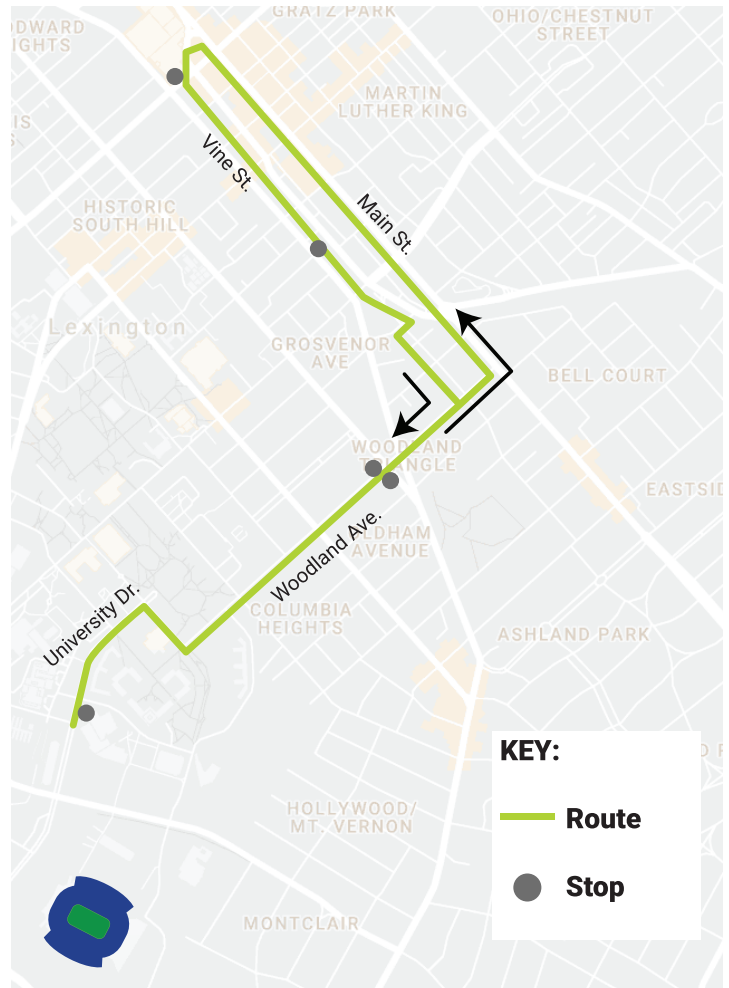

Downtown Shuttle

PRE-GAME: Downtown Shuttle starts 3 hours before scheduled kick-off; ends 30 mins after kick-off.

DURING GAME: One bus will continue operate the Virginia Ave. and Downtown Shuttles on a loop.

POST-GAME: Downtown Shuttle starts @ beginning of the 4th quarter; ends 1 hour post-game.

FARE: $1 per person, each way.
PLEASE HAVE EXACT CHANGE

For more details:
lextran.com | (859) 253-INFO