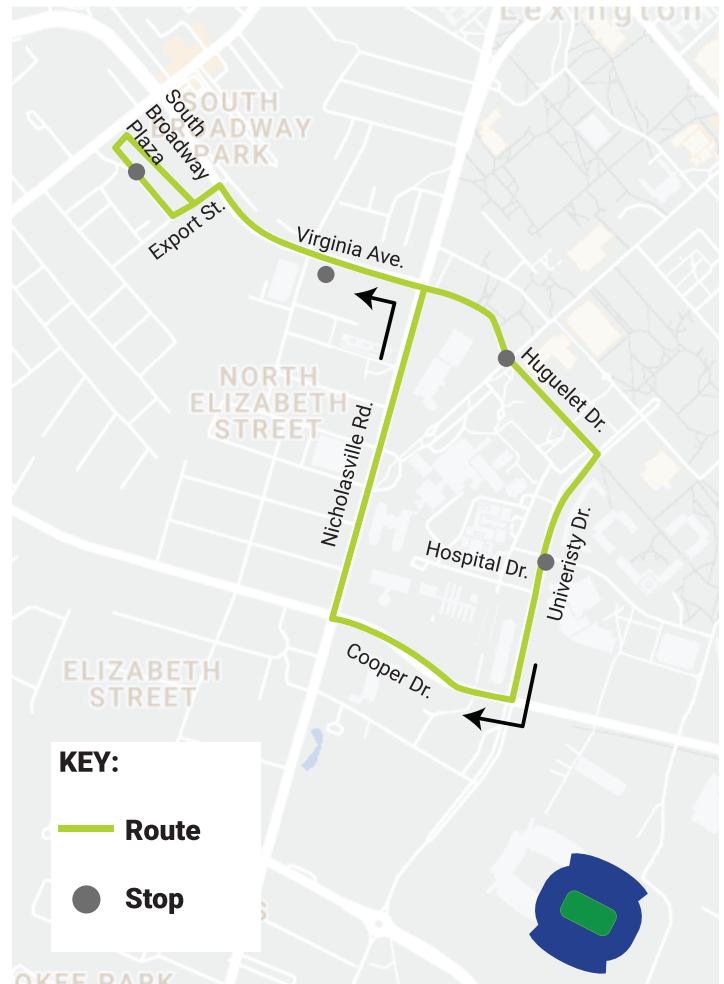

Virginia Ave. Shuttle

PRE-GAME: Virginia Ave. Shuttle starts 2 hours before scheduled kick-off; ends 30 mins after kick-off.

DURING GAME: One bus will continue operate the Virginia Ave. and Downtown Shuttles on a loop.

POST-GAME: Virginia Ave. shuttle starts @ beginning of the 4th quarter; ends 1 hour post-game.

FARE: \$1 per person, each way.
PLEASE HAVE EXACT CHANGE

For more details:
lextran.com | (859) 253-INFO

Virginia Ave. Shuttle

PRE-GAME: Virginia Ave. Shuttle starts 2 hours before scheduled kick-off; ends 30 mins after kick-off.

DURING GAME: One bus will continue operate the Virginia Ave. and Downtown Shuttles on a loop.

POST-GAME: Virginia Ave. shuttle starts @ beginning of the 4th quarter; ends 1 hour post-game.

DURING GAME: One bus will continue operate the Virginia Ave. and Downtown Shuttles on a loop.

POST-GAME: Downtown Shuttle starts @ beginning of the 4th quarter; ends 1 hour post-game.

FARE: \$1 per person, each way.
PLEASE HAVE EXACT CHANGE