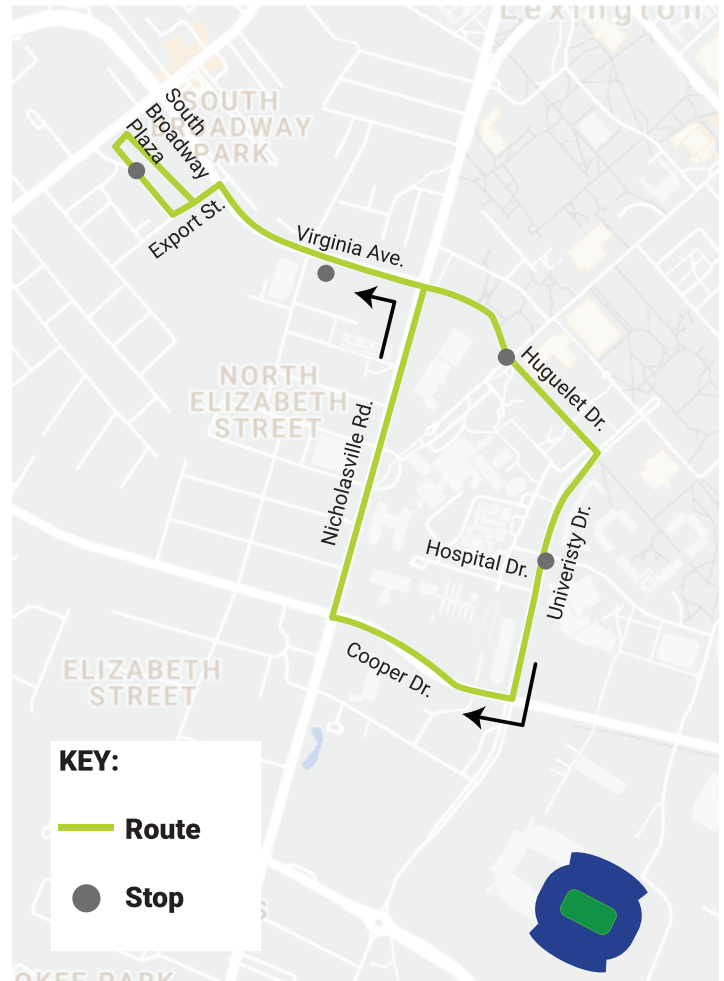

Virginia Ave. Shuttle

PRE-GAME: Virginia Ave. Shuttle starts 2 hours before scheduled kick-off; ends 30 mins after kick-off.

DURING GAME: One bus will continue operate the Virginia Ave. and Downtown Shuttles on a loop.

POST-GAME: Virginia Ave. shuttle starts @ beginning of the 4th quarter; ends 1 hour post-game.

FARE: $1 per person, each way.
PLEASE HAVE EXACT CHANGE

For more details:
lextran.com | (859) 253-INFO