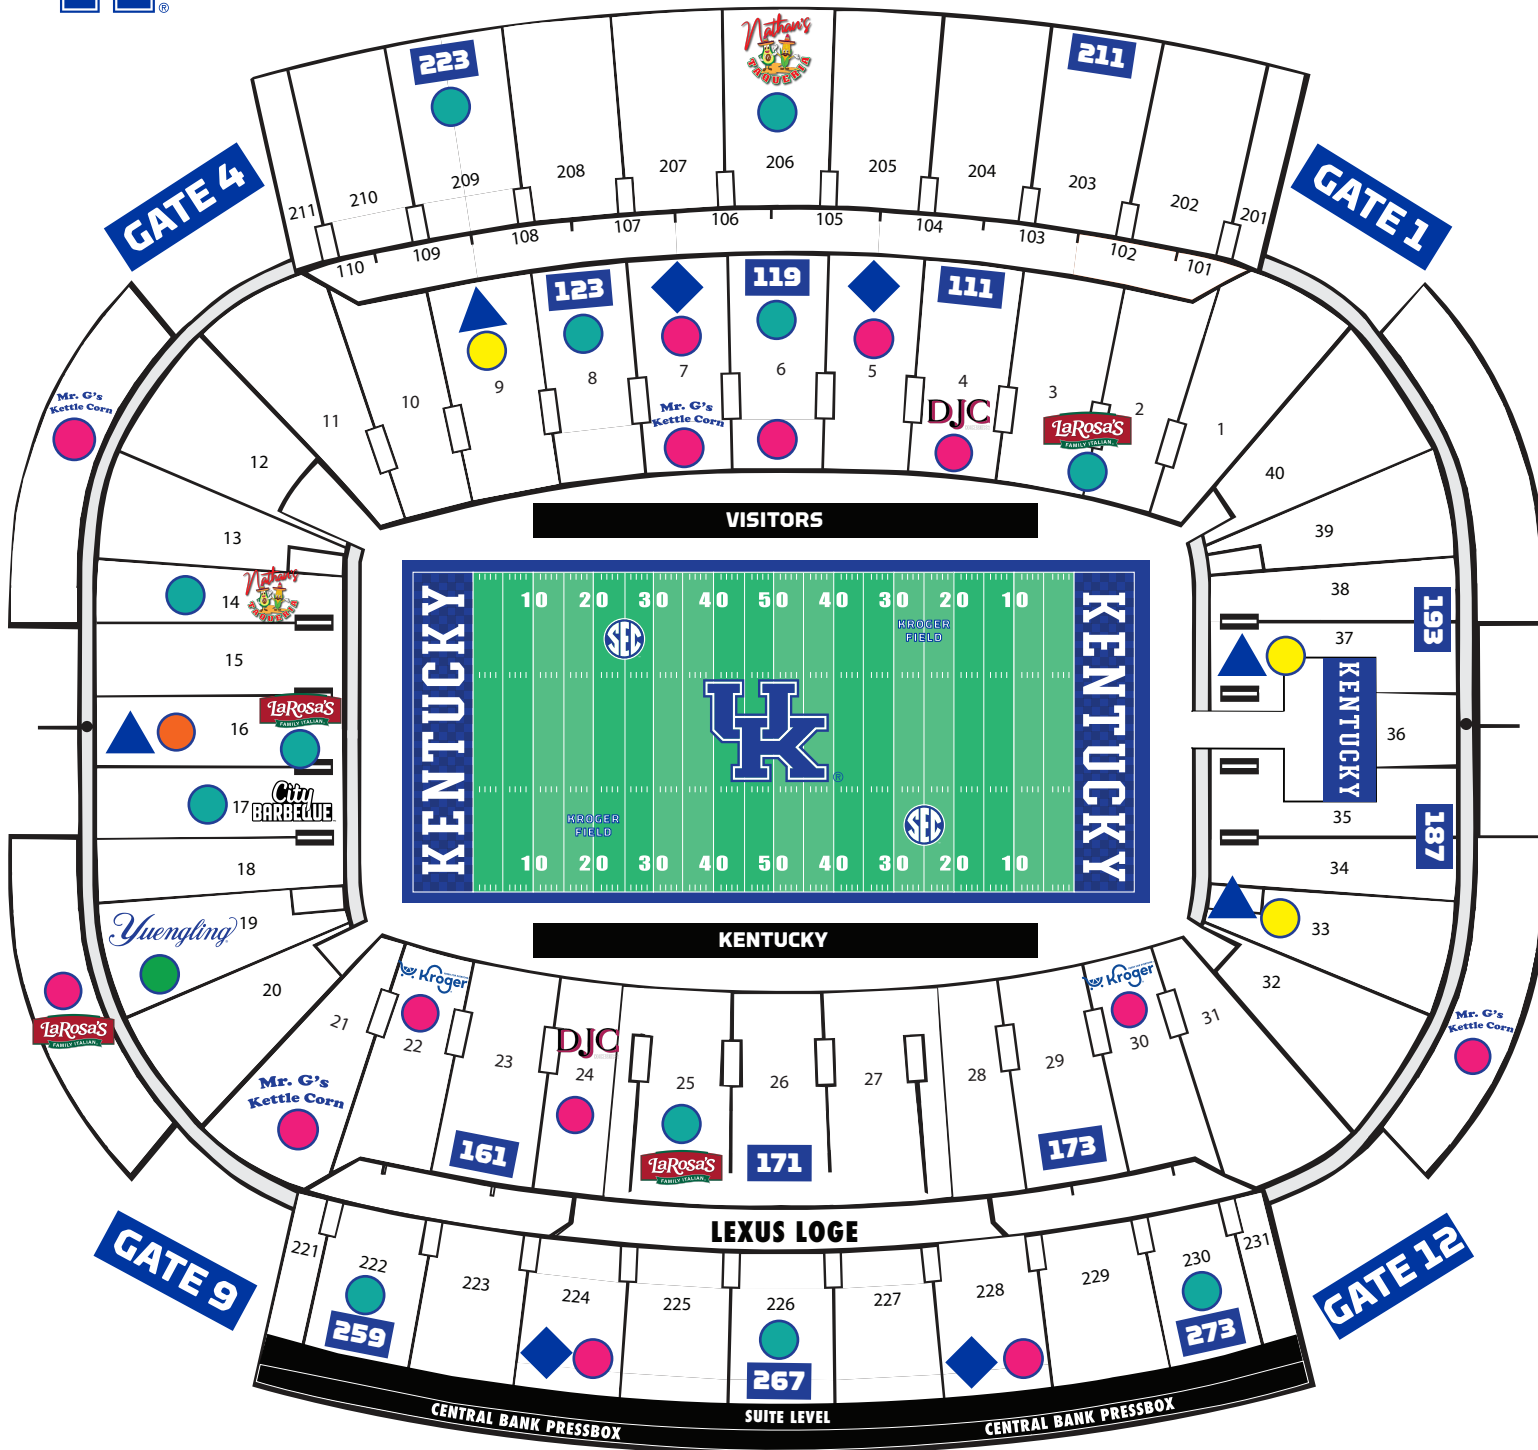

# KENTUCKY FOOTBALL BEVERAGE MAP

### Beer Kiosk

### Craft Beer Stand

- Yuengling Lager
- Yuengling Flight
- Stella Artois
- Big Kahuna or Neon Big Hug

### War Wagon - 10 Taps

- Bud Light
- Michelob Ultra
- Yuengling Lager
- Yuengling Flight
- Cougar Bait
- Kentucky Tangerine Cream Ale (September only)
- Kentucky Vanilla Barrel Cream Ale (October & November only)