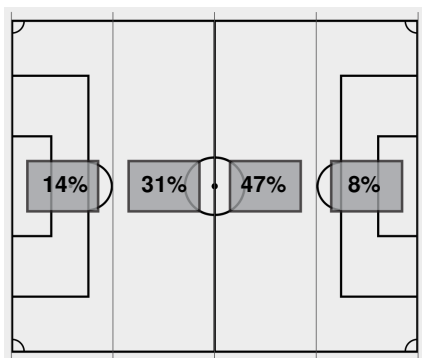

Attacking Direction →

17	TOTAL SHOTS	12
6	SHOTS ON TARGET	5
5	SAVES	6
2	CORNERS	6
1	OFFSIDES	1
4	YELLOW CARDS	4
0	RED CARDS	1
51%	POSSESSION TOTAL	49%

← Attacking Direction

Official Soccer Box Score - Final