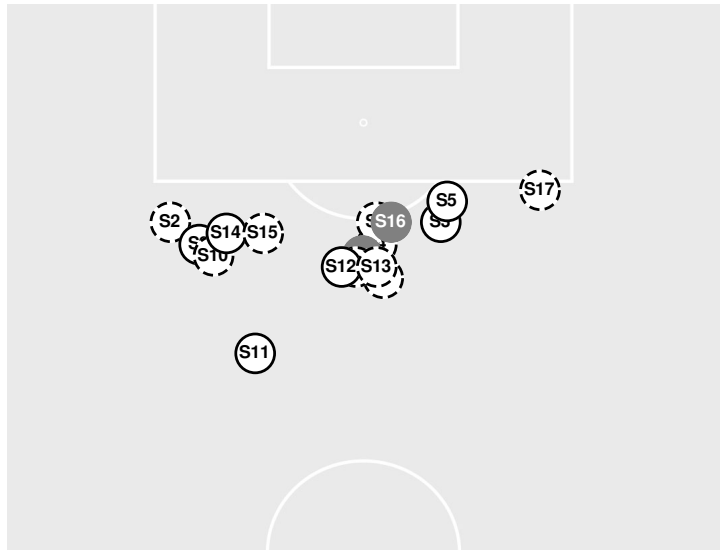

LSU 0, KENTUCKY 0

LSU vs Kentucky

10/29/2023 Ashton Brosnahan Soccer Complex, Pensacola, FL

2023-24 Women's Soccer

Officials: Elvis Mahmutovic, Sam Bilbo, Kendall McCardell, Aaron Hernandez

Shots by Half Intervals		1st Half	2nd Half	1st OT	2nd OT
Wildcats		6	5	0	1
Tigers		1	11	2	3

Shot Chart

WILDCATS

TIGERS

S Shot Off Target
 S Shot On Target
 S Blocked
 G Goal / Own Goal

Shot Summary

LSU vs Kentucky

10/29/2023 Ashton Brosnaham Soccer Complex, Pensacola, FL

2023-24 Women's Soccer