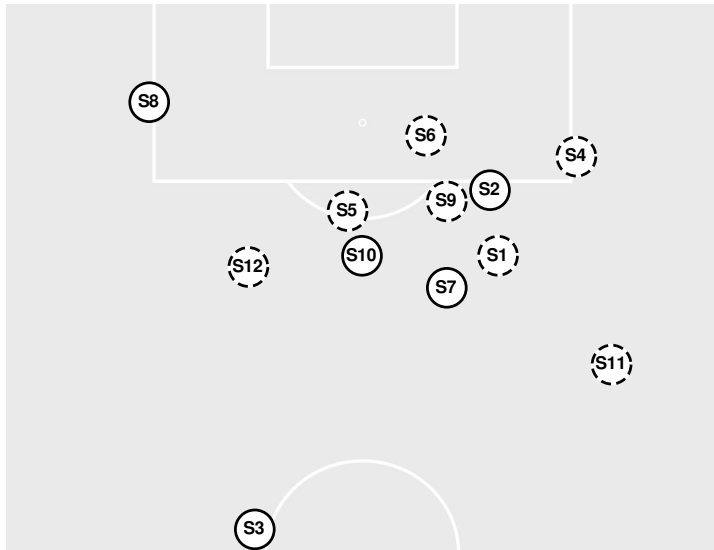

LSU 0, KENTUCKY 0

LSU vs Kentucky

10/29/2023 Ashton Brosnahan Soccer Complex, Pensacola, FL

2023-24 Women's Soccer

Officials: Elvis Mahmutovic, Sam Bilbo, Kendall McCardell, Aaron Hernandez

Shots by Half Intervals		1st Half	2nd Half	1st OT	2nd OT
Wildcats		6	5	0	1
Tigers		1	11	2	3

Shot Chart

WILDCATS

TIGERS

S Shot Off Target
 S Shot On Target
 S Blocked
 G Goal / Own Goal

Shot Summary

LSU vs Kentucky

10/29/2023 Ashton Brosnaham Soccer Complex, Pensacola, FL

2023-24 Women's Soccer