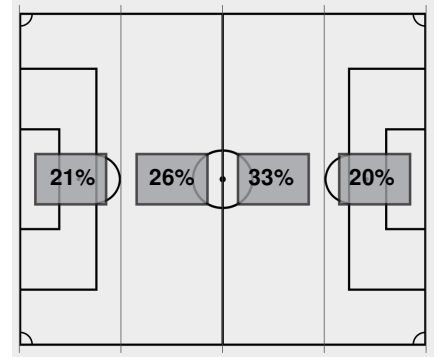

Official Soccer Box Score - First Half

LSU vs Kentucky

10/29/2023 Ashton Brosnahan Soccer Complex, Pensacola, FL
2023-24 Women's Soccer

Match Time: 1:00 PM

Match Duration: 02:52

Officials: Elvis Mahmutovic, Sam Bilbo, Kendall McCardell, Aaron Hernandez

Attacking Direction →

1	TOTAL SHOTS	6
0	SHOTS ON TARGET	2
2	SAVES	0
0	CORNERS	4
0	OFFSIDES	1
0	YELLOW CARDS	1
0	RED CARDS	0
45%	POSSESSION TOTAL	55%

← Attacking Direction

Official's signature

LSU vs Kentucky