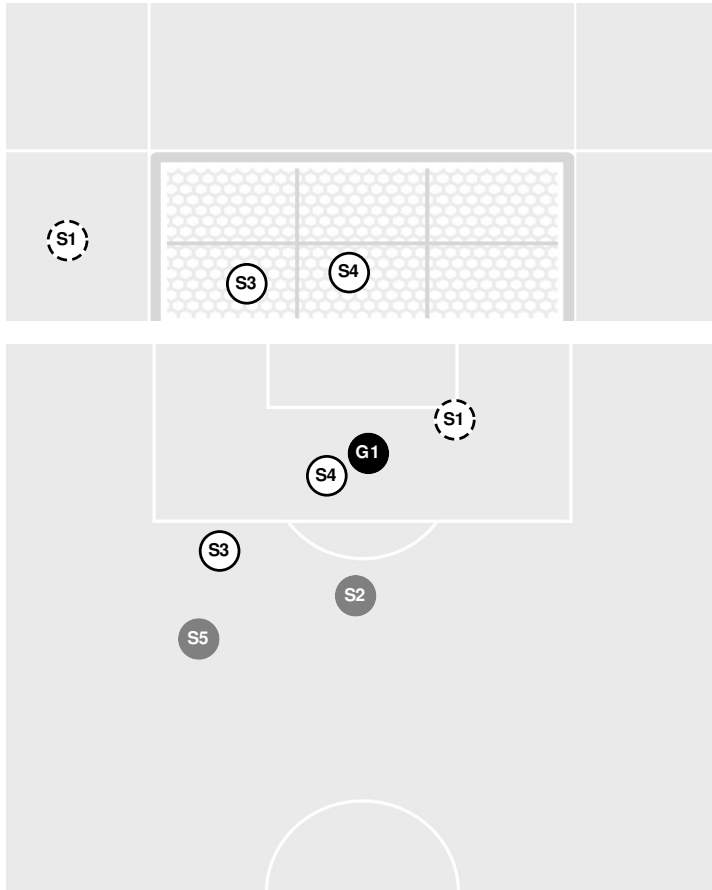

Shot Chart

WILDCATS

TIGERS

S Shot Off Target
 S Shot On Target
 S Blocked
 G Goal / Own Goal

Shot Summary

Official Soccer Shot Chart - Final

Missouri vs Kentucky

10/22/2023 Wendell & Vickie Bell Soccer Complex, Lexington
2023-24 Women's Soccer