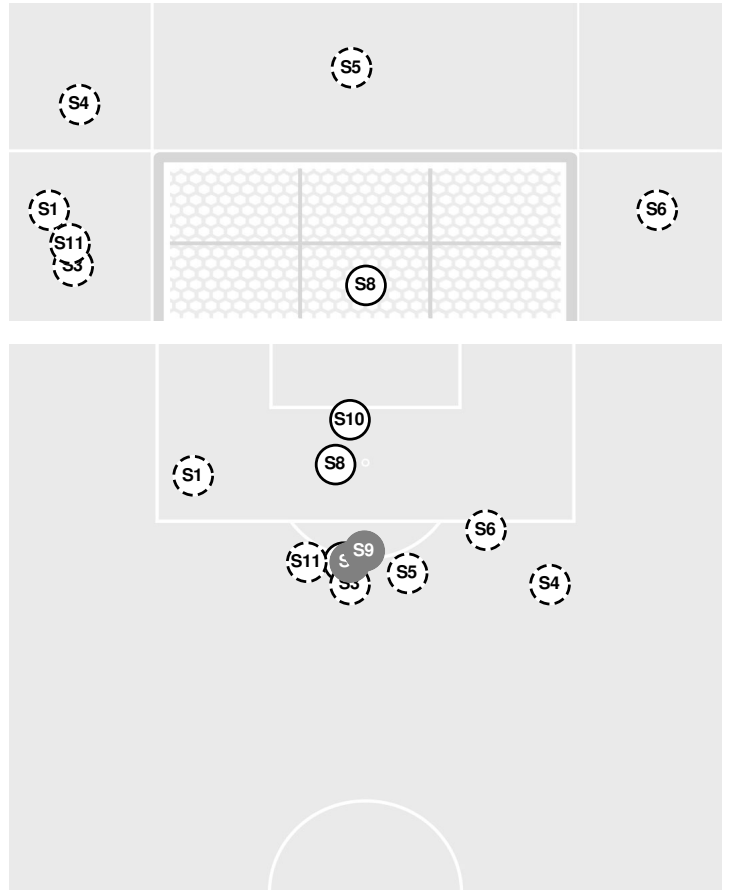

Shot Chart

WILDCATS

TIGERS

S Shot Off Target
 S Shot On Target
 S Blocked
 G Goal / Own Goal

Shot Summary

Official Soccer Shot Chart - Final

Missouri vs Kentucky

10/22/2023 Wendell & Vickie Bell Soccer Complex, Lexington
2023-24 Women's Soccer