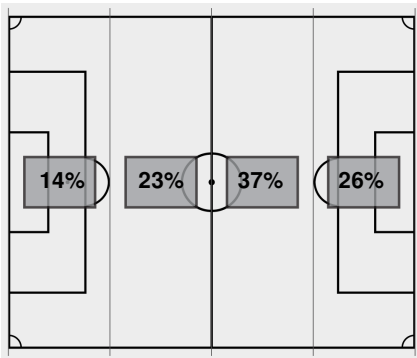

Offsides: Missouri 4, Kentucky 0.

Official Soccer Box Score - Final

Missouri vs Kentucky

10/22/2023 Wendell & Vickie Bell Soccer Complex, Lexington
2023-24 Women's Soccer

Match Time: 1:00 PM

Match Duration: 01:48

Attendance: 710

Officials: Mario Maric, Thai Huynh, Rachel Casey, Christopher Stoltz

Attacking Direction →

11	TOTAL SHOTS	6
3	SHOTS ON TARGET	3
2	SAVES	3
3	CORNERS	5
4	OFFSIDES	0
0	YELLOW CARDS	2
0	RED CARDS	0
47%	POSSESSION TOTAL	53%