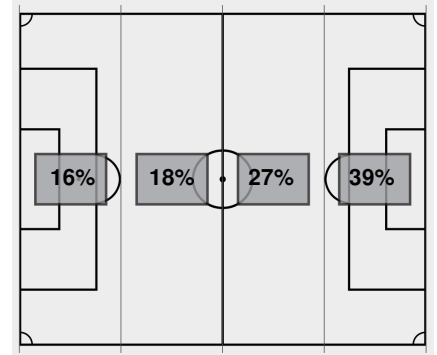

Official Soccer Box Score - First Half

Missouri vs Kentucky

10/22/2023 Wendell & Vickie Bell Soccer Complex, Lexington
2023-24 Women's Soccer

Match Time: 1:00 PM

Match Duration: 01:48

Attendance: 710

Officials: Mario Maric, Thai Huynh, Rachel Casey, Christopher Stoltz

Attacking Direction →

3	TOTAL SHOTS	2
1	SHOTS ON TARGET	1
0	SAVES	1
1	CORNERS	0
1	OFFSIDES	0
0	YELLOW CARDS	0
0	RED CARDS	0
44%	POSSESSION TOTAL	56%

← Attacking Direction

Official's signature

**Missouri vs Kentucky**10/22/2023 Wendell & Vickie Bell Soccer Complex, Lexington
2023-24 Women's Soccer**Match Time:** 1:00 PM**Match Duration:** 01:48**Attendance:** 710**Officials:** Mario Maric, Thai Huynh, Rachel Casey, Christopher Stoltz