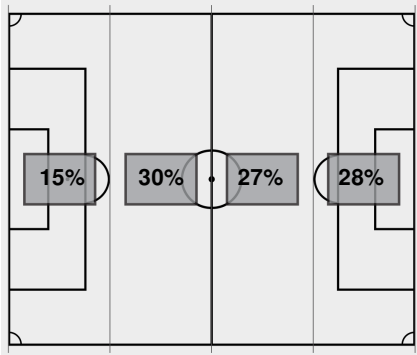

Official Soccer Box Score - First Half

Missouri vs Kentucky

10/22/2023 Wendell & Vickie Bell Soccer Complex, Lexington
2023-24 Women's Soccer

Match Time: 1:00 PM

Match Duration: 01:48

Attendance: 710

Officials: Mario Maric, Thai Huynh, Rachel Casey, Christopher Stoltz

Attacking Direction →

3	TOTAL SHOTS	2
1	SHOTS ON TARGET	1
0	SAVES	1
1	CORNERS	0
1	OFFSIDES	0
0	YELLOW CARDS	0
0	RED CARDS	0
44%	POSSESSION TOTAL	56%

← Attacking Direction

Official's signature

**Missouri vs Kentucky**10/22/2023 Wendell & Vickie Bell Soccer Complex, Lexington
2023-24 Women's Soccer**Match Time:** 1:00 PM**Match Duration:** 01:48**Attendance:** 710**Officials:** Mario Maric, Thai Huynh, Rachel Casey, Christopher Stoltz