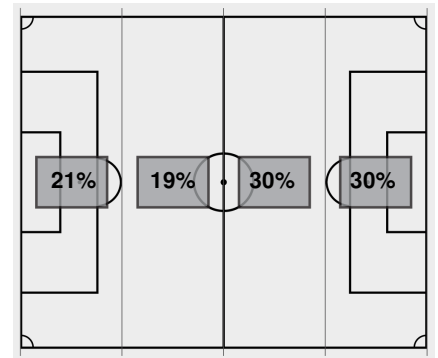

Offsides: Missouri 4, Kentucky 0.

Official Soccer Box Score - Final

Missouri vs Kentucky

10/22/2023 Wendell & Vickie Bell Soccer Complex, Lexington
2023-24 Women's Soccer

Match Time: 1:00 PM

Match Duration: 01:48

Attendance: 710

Officials: Mario Maric, Thai Huynh, Rachel Casey, Christopher Stoltz

Attacking Direction →

11	TOTAL SHOTS	6
3	SHOTS ON TARGET	3
2	SAVES	3
3	CORNERS	5
4	OFFSIDES	0
0	YELLOW CARDS	2
0	RED CARDS	0
47%	POSSESSION TOTAL	53%