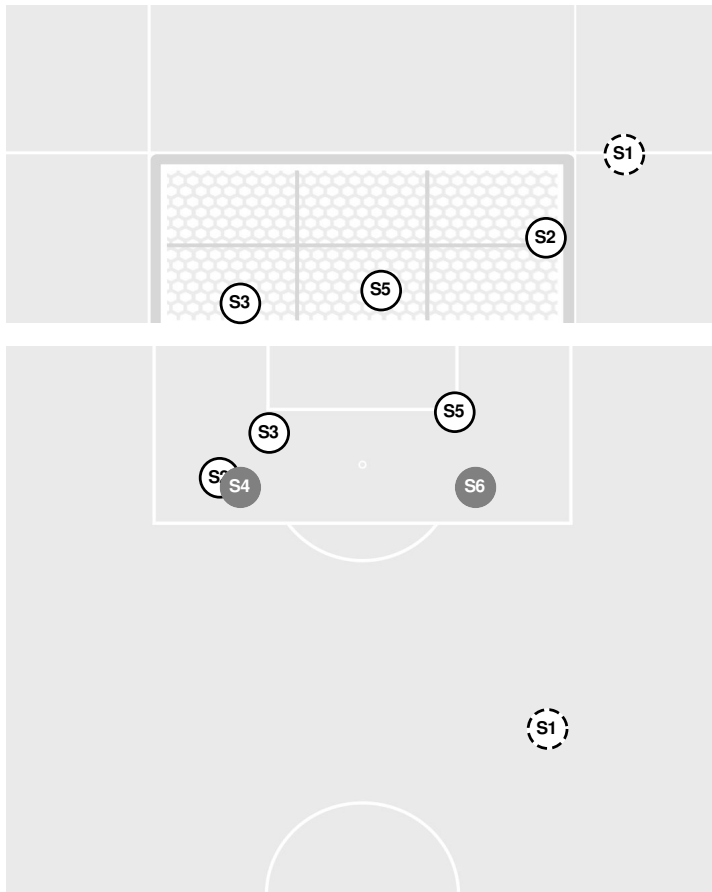

Official Soccer Shot Chart - Final
Mississippi St. vs No. 18 Kentucky
10/15/2023 Wendell & Vickie Bell Soccer Complex, Lexington
2023-24 Women's Soccer

Match Time: 3:00 PM
Match Duration: 01:54
Attendance: 834

Officials: Noah Matos, Maggie Short, Aaron Fong, Thai Huynh

Shots by Half Intervals	Wildcats	1st Half	2nd Half	
		Wildcats	0	6
Bulldogs	5	4		

Shot Chart

WILDCATS