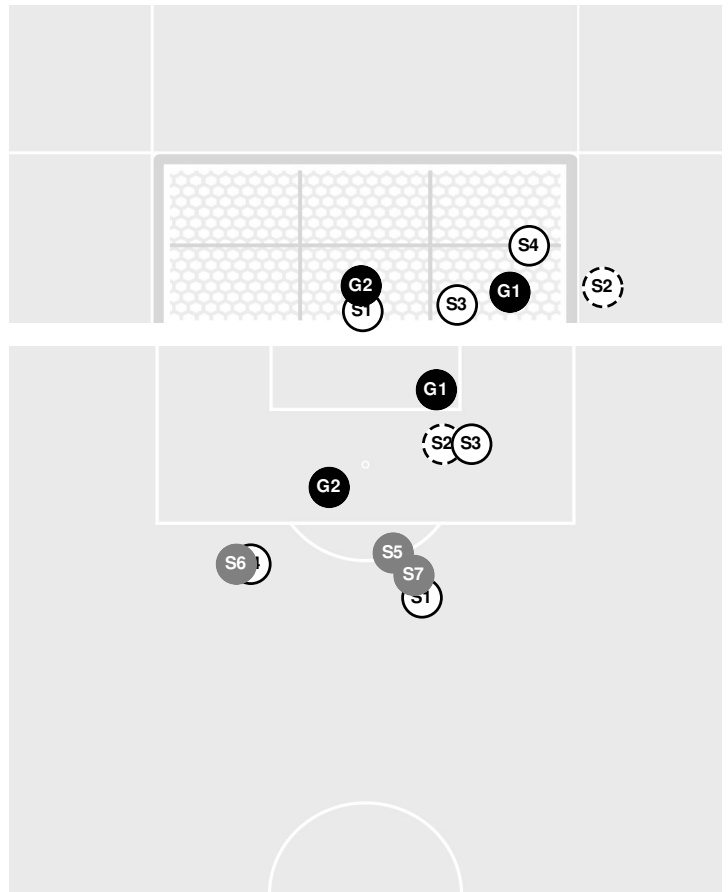

MISSISSIPPI ST. 2, NO. 18 KENTUCKY 0

Official Soccer Shot Chart - Final
Mississippi St. vs No. 18 Kentucky
 10/15/2023 Wendell & Vickie Bell Soccer Complex, Lexington
 2023-24 Women's Soccer

Match Time: 3:00 PM
Match Duration: 01:54
Attendance: 834

Officials: Noah Matos, Maggie Short, Aaron Fong, Thai Huynh

Shots by Half Intervals	Wildcats	1st Half	2nd Half
		Wildcats	0
Bulldogs	5	4	

Shot Chart

WILDCATS

BULLDOGS

⊖ Shot Off Target ⊙ Shot On Target ⊛ Blocked ⊚ Goal / Own Goal

Shot Summary

WILDCATS

No	Time	Player	Description
S1	56'	24, Grace Phillipotts	Shot Off Target
S2	61'	24, Grace Phillipotts	Saved
S3	65'	20, Úlfa Úlfarsdóttir	Saved
S4	65'	29, Sophia Caruso	Blocked
S5	73'	30, Jordyn Rhodes	Saved
S6	88'	40, Payton Robertson	Blocked