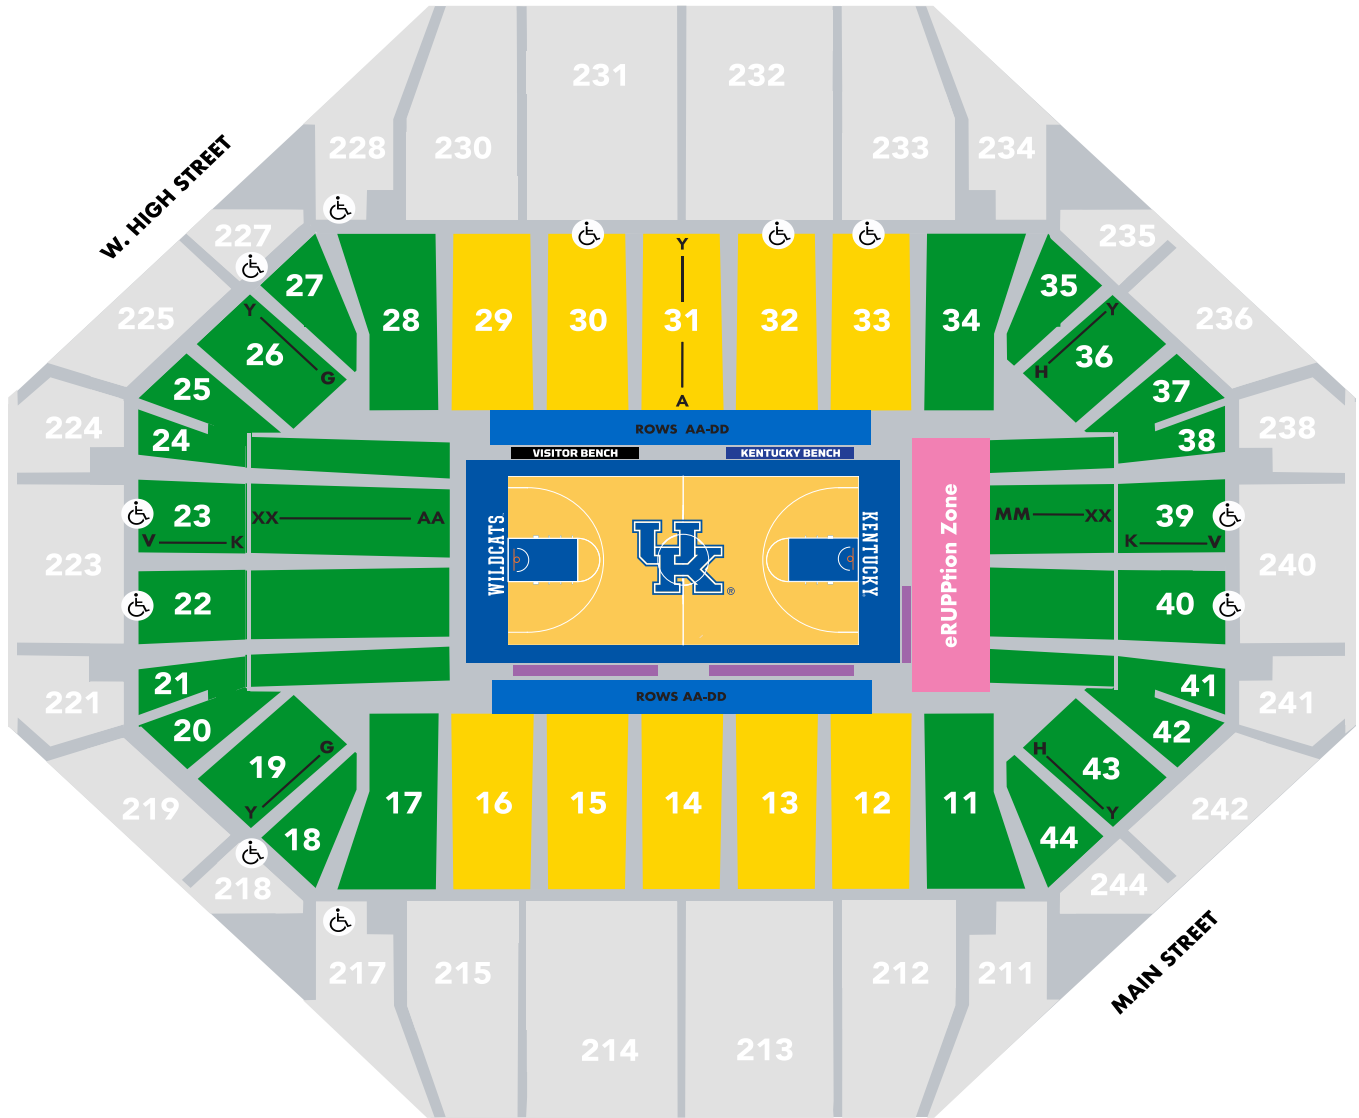

KENTUCKY[®]

WOMEN'S BASKETBALL

2023-24 SEASON TICKET PRICING AT RUPP ARENA

LOCATION	TICKET PRICE
 Courtside*	\$130
 Premium Chairback	\$110
 Reserved Chairback	\$90
 General Admission	\$60

*Courtside seating requires Victory Club membership at a specific level.

When standing on the court and looking into each section, seat 1 is on your left and the highest seat number is on your right.

200-level general admission open based on demand.