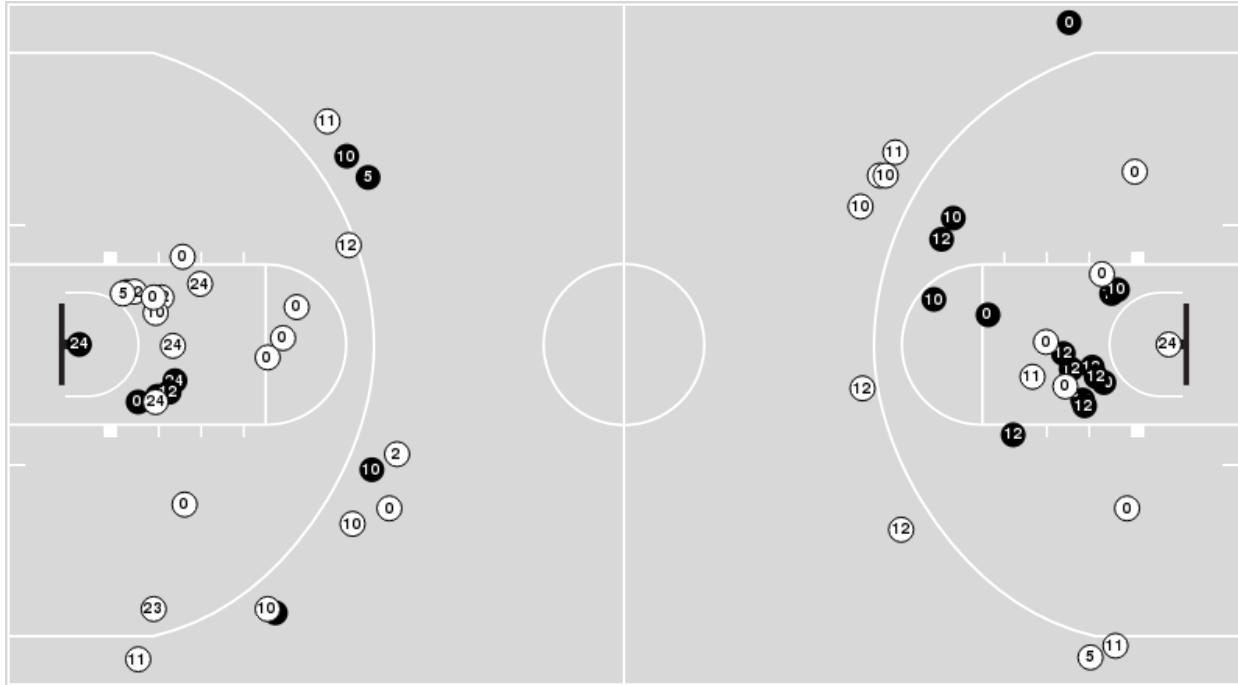

ETSU at Kentucky

11/07/23 Rupp Arena, Lexington
2023-24 Women's Basketball

Players => AllFG Types=>AllResults=>All

ETSU

All Field Goals