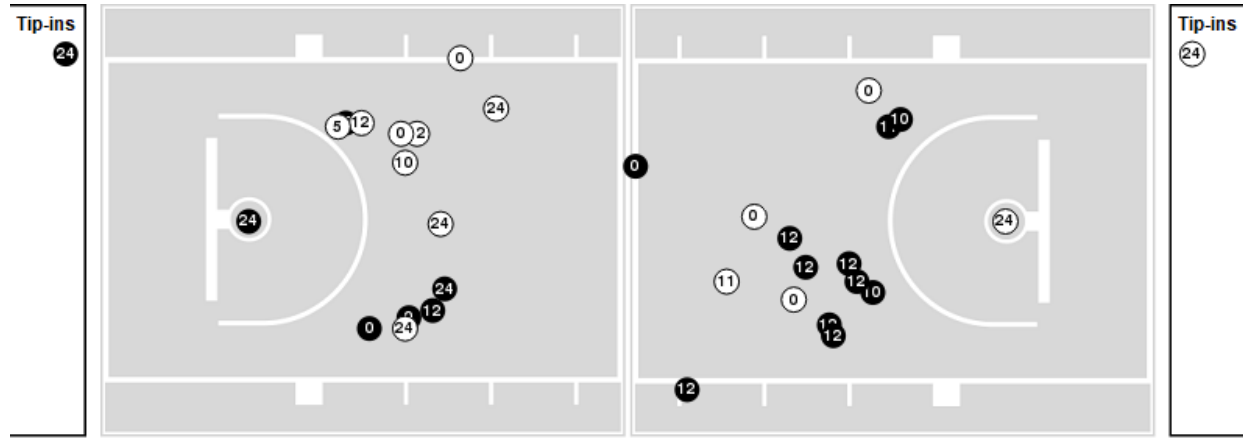

ETSU at Kentucky

11/07/23 Rupp Arena, Lexington
2023-24 Women's Basketball

Players => AllFG Types=>AllResults=>All

ETSU

All Field Goals

Blow Up Chart

● Made ○ Missed N - Player Number

ETSU	M/A	%
Field Goals	25/61	41
2 Points	20/42	48
3 Points	5/19	26
Free Throws	11/18	61