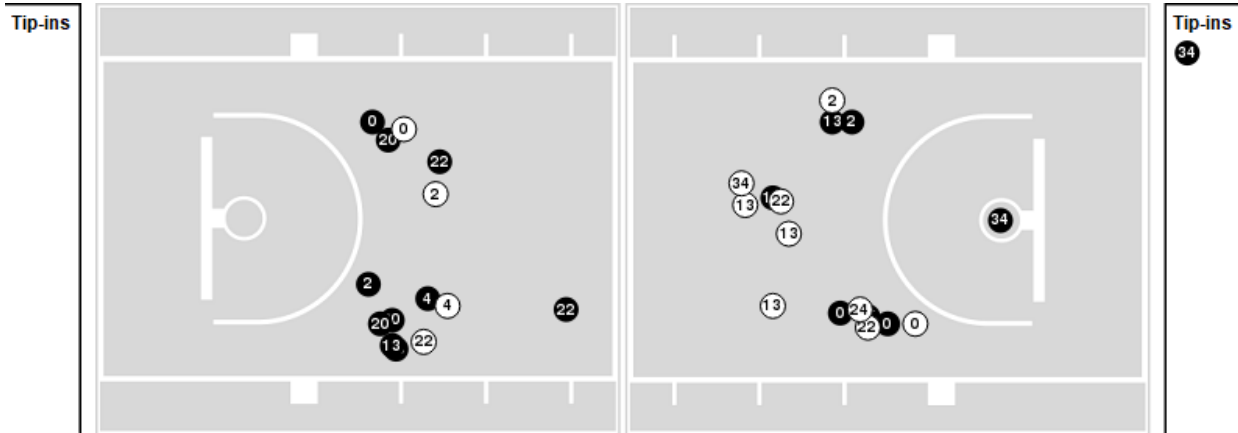

Blow Up Chart

● Made   ○ Missed   N - Player Number

Kentucky	M/A	%
Field Goals	25/58	43
2 Points	23/43	53
3 Points	2/15	13
Free Throws	22/36	61

Kentucky	M/A	%
Points in the Paint	36 (18 / 31)	58
Fast Break Points	11 (7/9)	78
Second Chance Points	15 (10/15)	67
Effective FG%	45