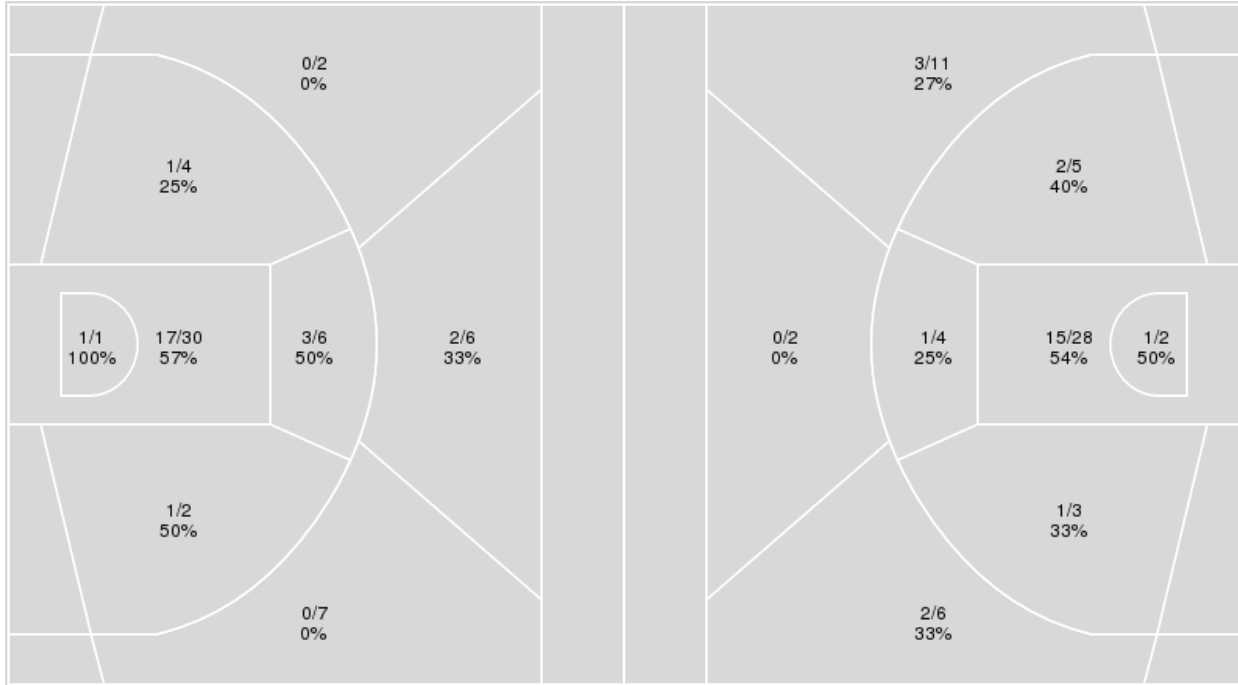

ETSU at Kentucky

11/07/23 Rupp Arena, Lexington
2023-24 Women's Basketball

Officials: Kevin Pathtel, Felicia Grinter, Molly Caldwell

{ Players => All; } FG Types => All; Results => All;

{ Players => All; } FG Types => All; Results => All;

Kentucky

ETSU

Kentucky	M/A	%
Field Goals	25/58	43
2 Points	23/43	53
3 Points	2/15	13
Free Throws	22/36	61

ETSU	M/A	%
Field Goals	25/61	41
2 Points	20/42	48
3 Points	5/19	26
Free Throws	11/18	61