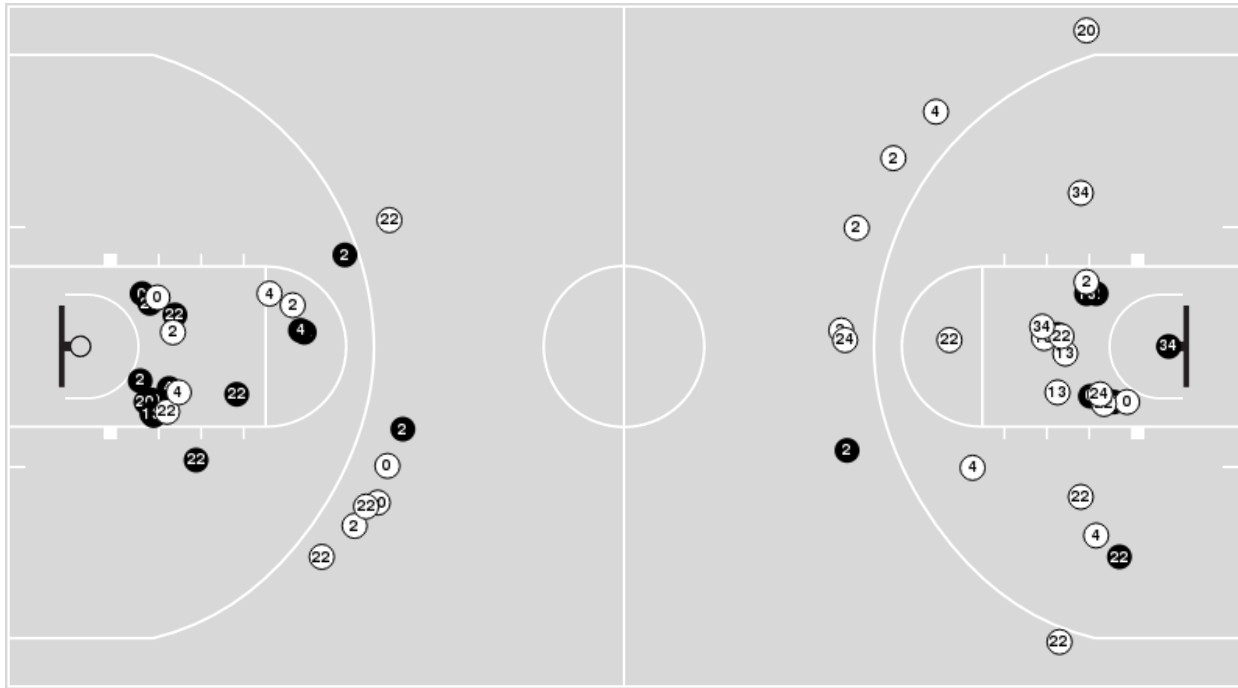

ETSU at Kentucky

11/07/23 Rupp Arena, Lexington
2023-24 Women's Basketball

Officials: Kevin Pathtel, Felicia Grinter, Molly Caldwell

Players => AllFG Types=>AllResults=>All

Kentucky

All Field Goals