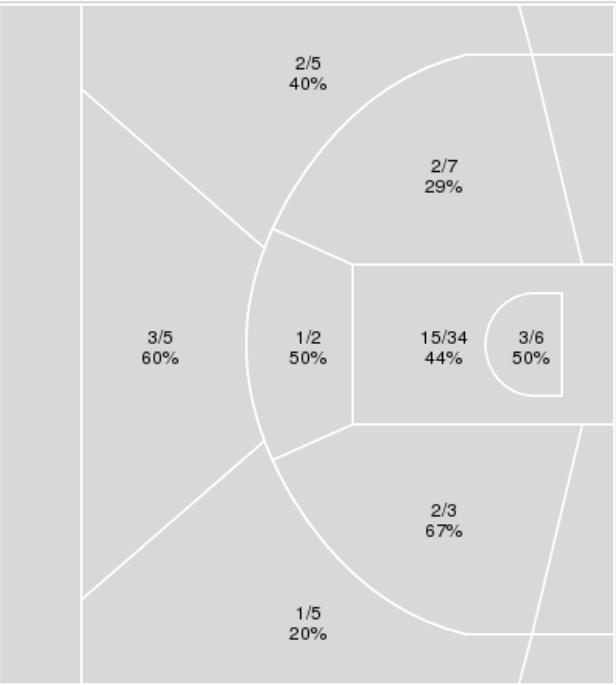

Kentucky St.

Kentucky	M/A	%
Field Goals	32/59	54
2 Points	29/47	62
3 Points	3/12	25
Free Throws	21/32	66

Kentucky St.	M/A	%
Field Goals	29/67	43
2 Points	23/52	44
3 Points	6/15	40
Free Throws	7/9	78