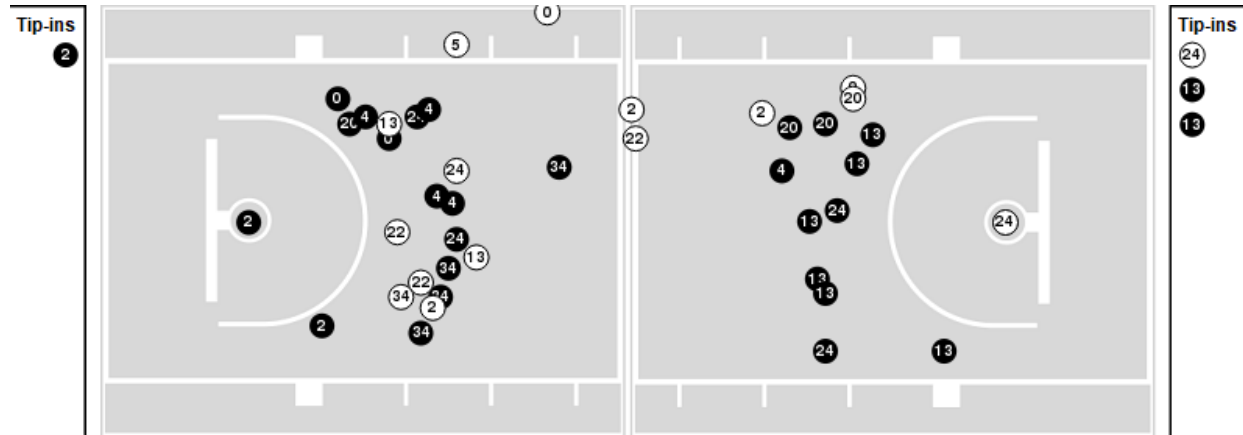

Blow Up Chart

● Made   ○ Missed   N - Player Number

Kentucky	M/A	%
Field Goals	32/59	54
2 Points	29/47	62
3 Points	3/12	25
Free Throws	21/32	66

Kentucky	M/A	%
Points in the Paint	56 (28 / 41)	68
Fast Break Points	16 (9/9)	100
Second Chance Points	11 (6/11)	55
Effective FG%	57