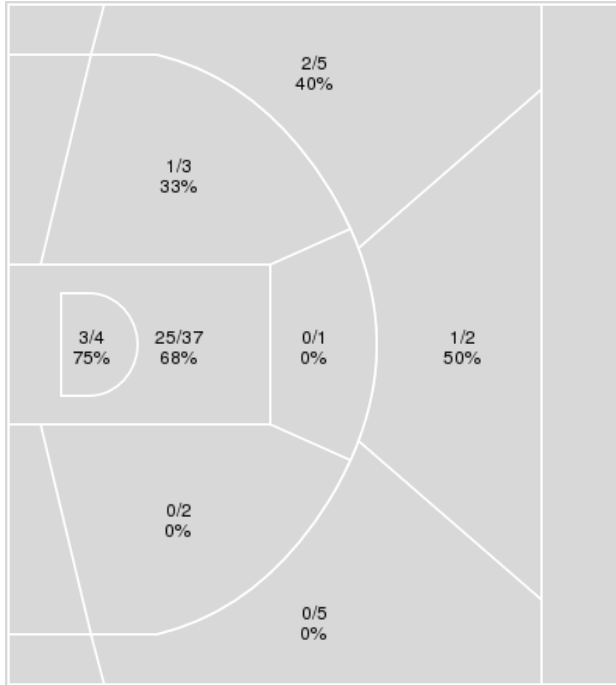

Kentucky St. at Kentucky

11/01/23 Rupp Arena, Lexington
2023-24 Women's Basketball

Officials: Troy Winders, Charles Watson, Lauren Niemiera

{ Players => All; } FG Types => All; Results => All;

{ Players => All; } FG Types => All; Results => All;

Kentucky