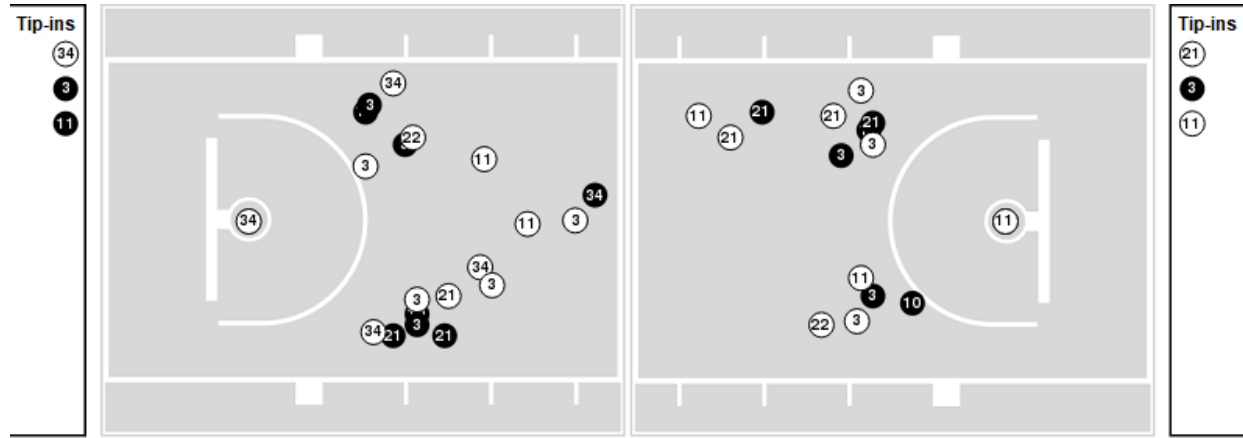

Blow Up Chart

N Made   **O** Missed   N - Player Number

Kentucky St.	M/A	%
Field Goals	29/67	43
2 Points	23/52	44
3 Points	6/15	40
Free Throws	7/9	78

Kentucky St.	M/A	%
Points in the Paint	36 (18 / 40)	45
Fast Break Points	2 (1/1)	100
Second Chance Points	14 (8/14)	57
Effective FG%	48