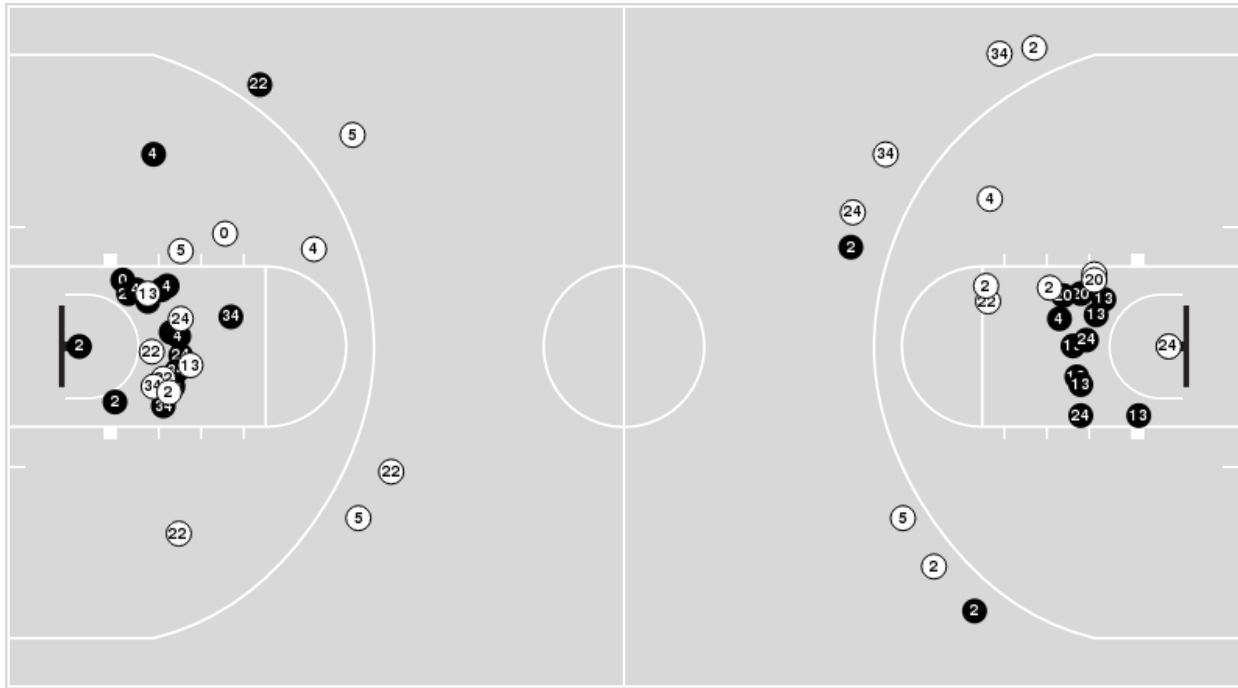

Officials: Troy Winders, Charles Watson, Lauren Niemiera

Players => AllFG Types=>AllResults=>All

Kentucky

All Field Goals