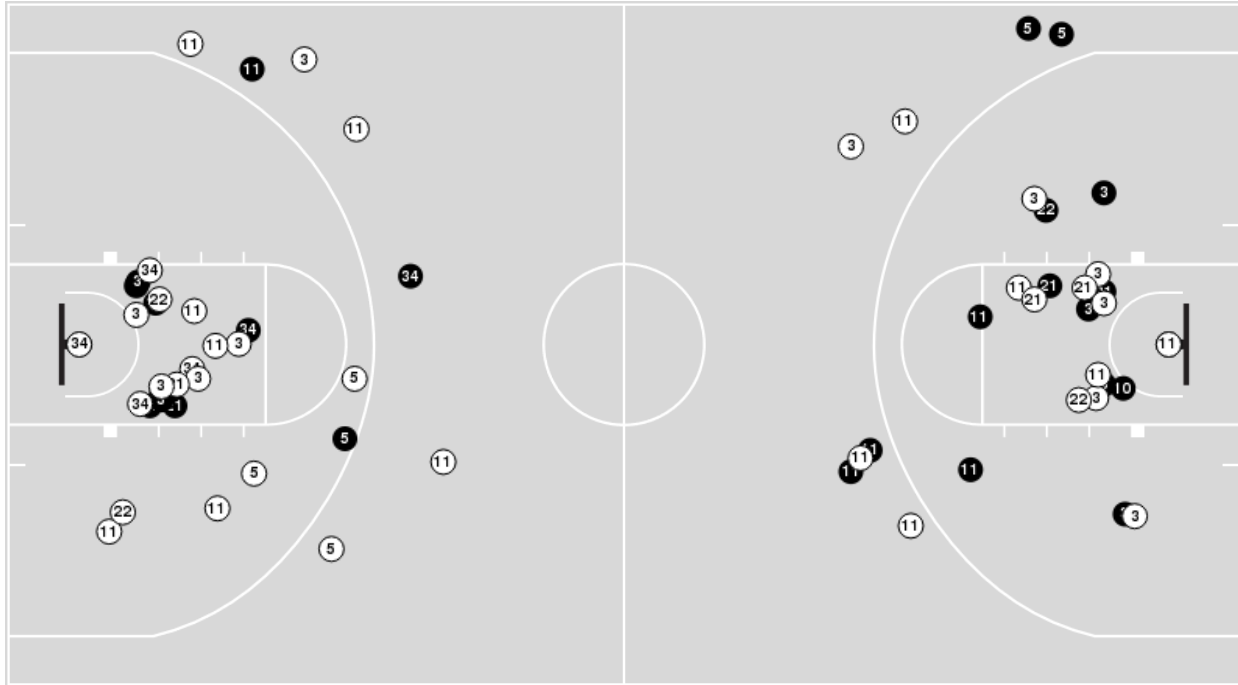

Players => AllFG Types=>AllResults=>All
Kentucky St.

All Field Goals