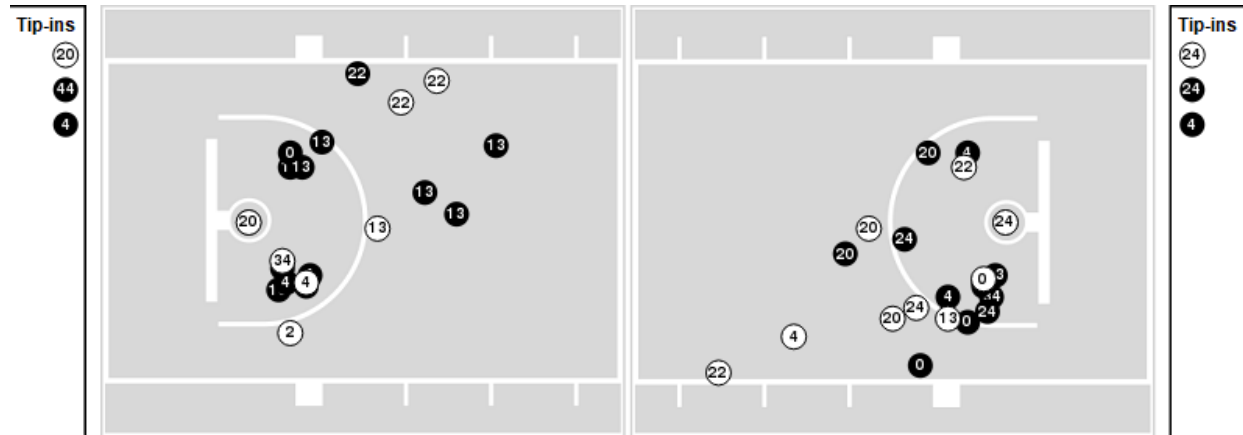

Blow Up Chart

● Made   ○ Missed   N - Player Number

Kentucky	M/A	%
Field Goals	32/66	48
2 Points	30/48	62
3 Points	2/18	11
Free Throws	16/22	73

Kentucky	M/A	%
Points in the Paint	58 (29 / 46)	63
Fast Break Points	11 (6/6)	100
Second Chance Points	15 (8/14)	57
Effective FG%	50