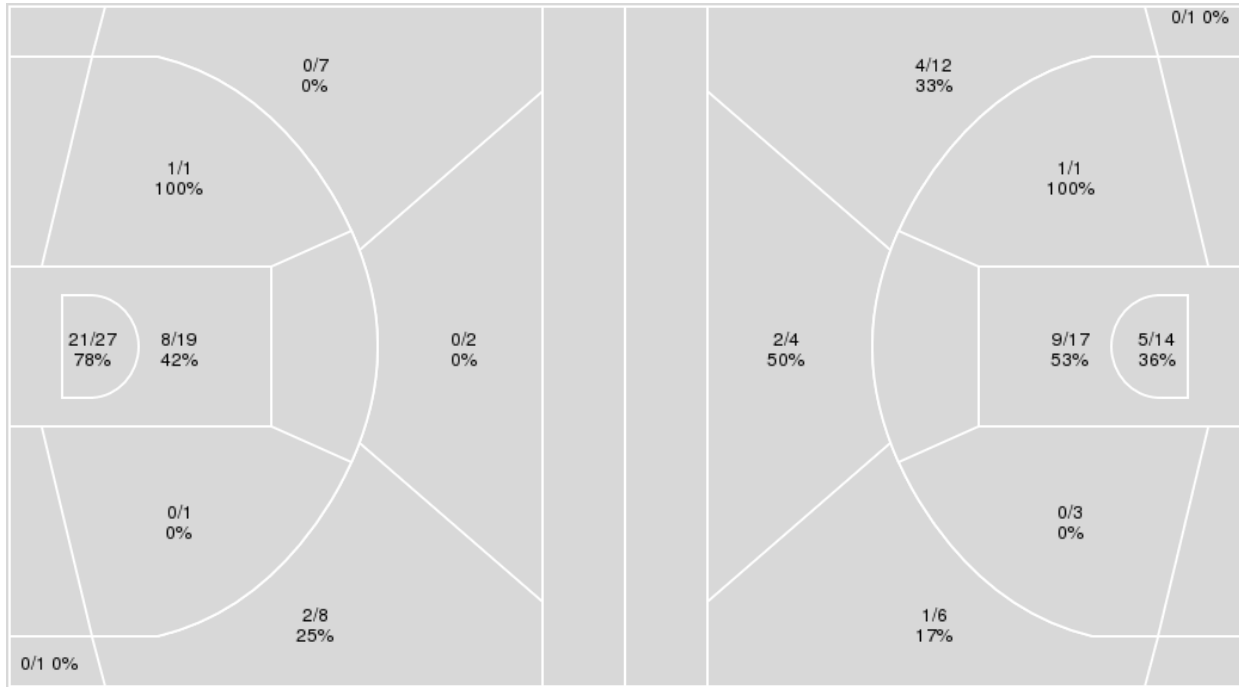

USC Upstate at Kentucky

11/11/23 Rupp Arena, Lexington
2023-24 Women's Basketball

Officials: Margaret Tieman, Michael McConnell, Kenya Kirkland

{ Players => All; } FG Types => All; Results => All;

{ Players => All; } FG Types => All; Results => All;

Kentucky

USC Upstate

Kentucky	M/A	%
Field Goals	32/66	48
2 Points	30/48	62
3 Points	2/18	11
Free Throws	16/22	73

USC Upstate	M/A	%
Field Goals	22/58	38
2 Points	15/35	43
3 Points	7/23	30
Free Throws	3/5	60