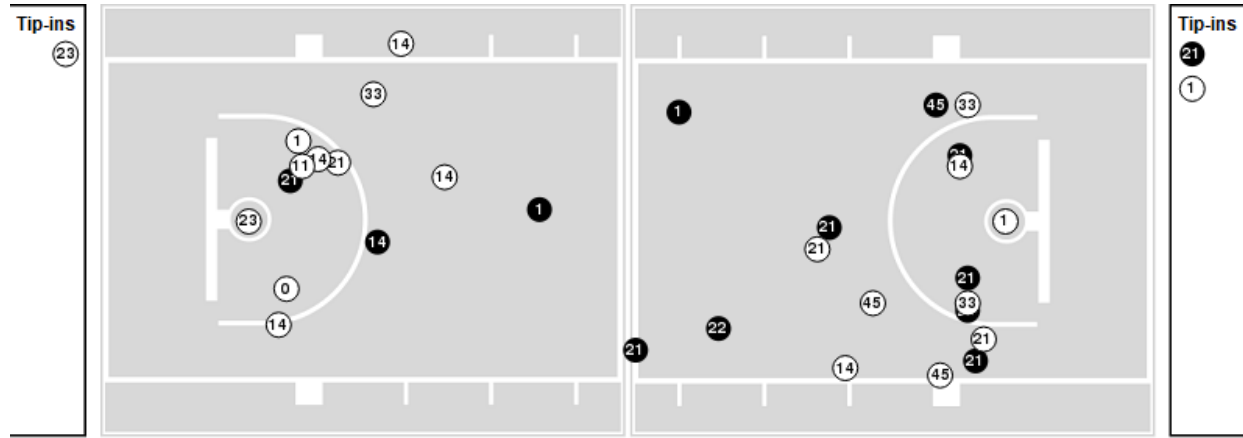

Blow Up Chart

● Made ○ Missed N - Player Number

USC Upstate	M/A	%
Field Goals	22/58	38
2 Points	15/35	43
3 Points	7/23	30
Free Throws	3/5	60

USC Upstate	M/A	%
Points in the Paint	28 (14 / 31)	45
Fast Break Points	13 (6/6)	100
Second Chance Points	2 (1/6)	17
Effective FG%	44