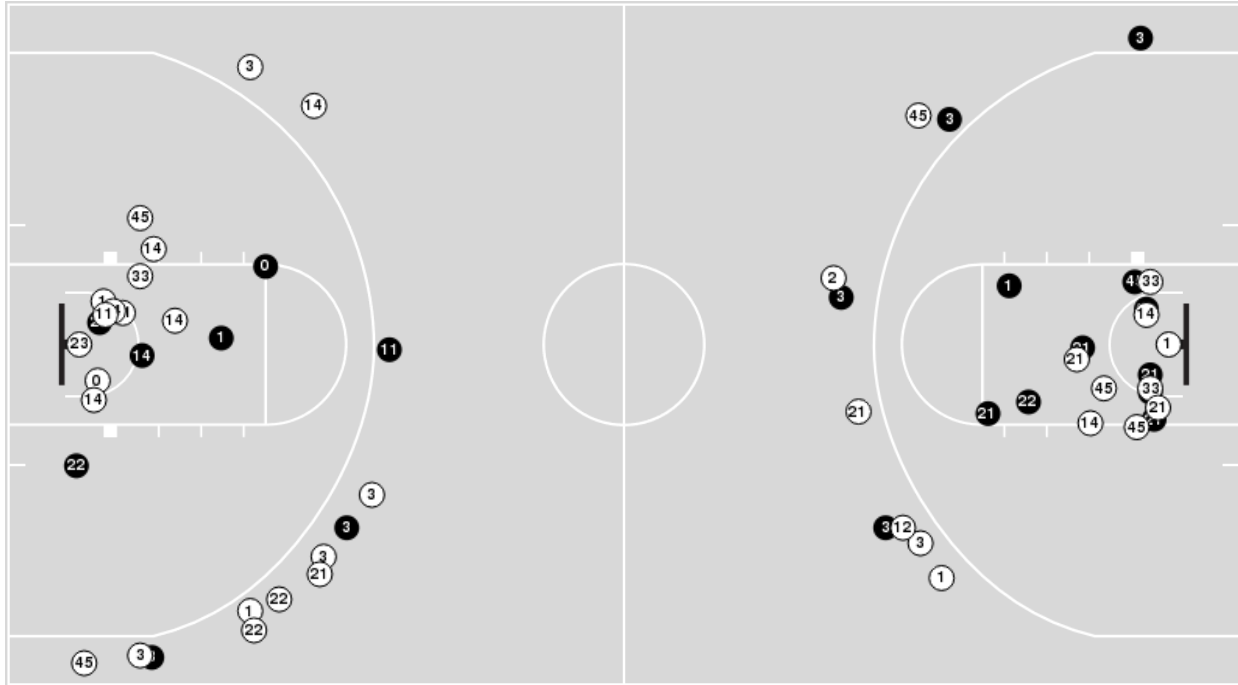

Players => AllFG Types=>AllResults=>All
USC Upstate

All Field Goals