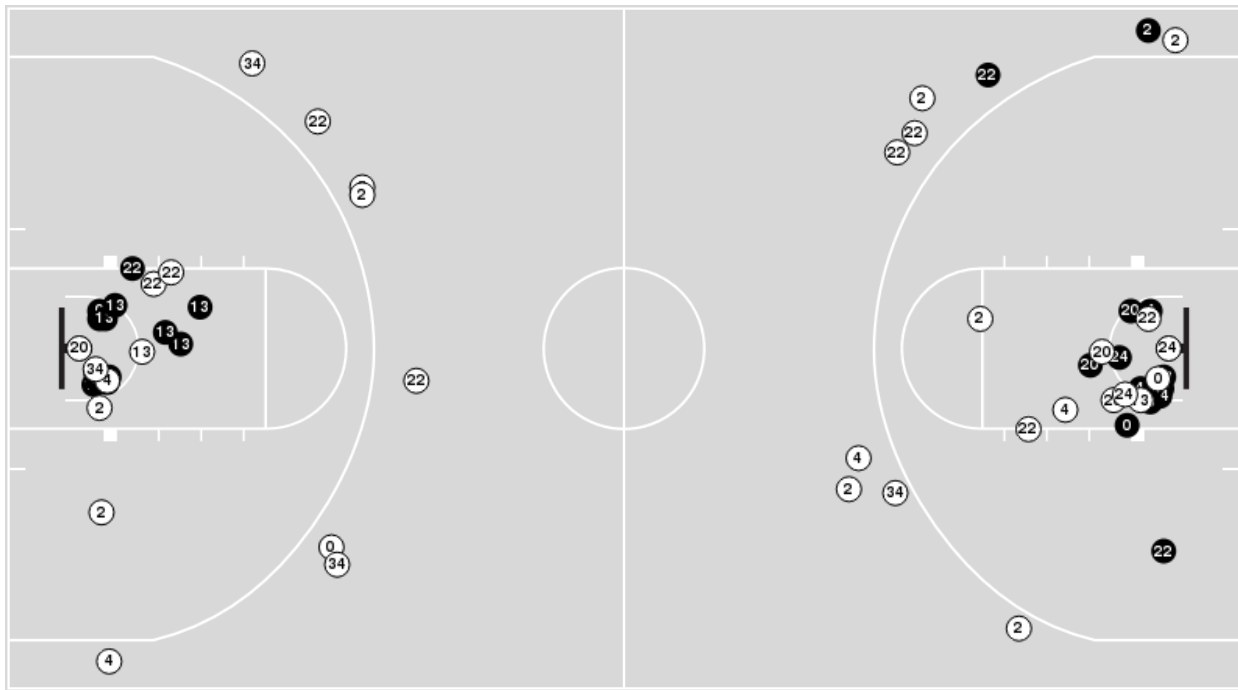

Officials: Margaret Tieman, Michael McConnell, Kenya Kirkland

Players => AllFG Types=>AllResults=>All

Kentucky

All Field Goals