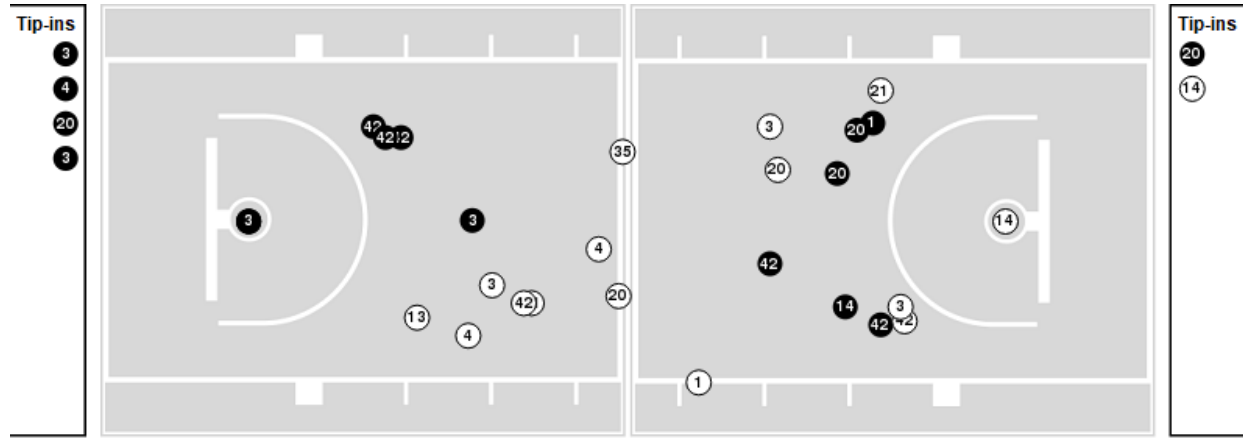

Furman at Kentucky

12/17/23 Rupp Arena, Lexington
2023-24 Women's Basketball

Players => 0, 1, 3, 4, 10, 11, 12, 13, 14, 20, 21, 24, 30, 35, 42FG Types=>AllResults=>All

Furman

All Field Goals

Blow Up Chart

● Made ○ Missed N - Player Number