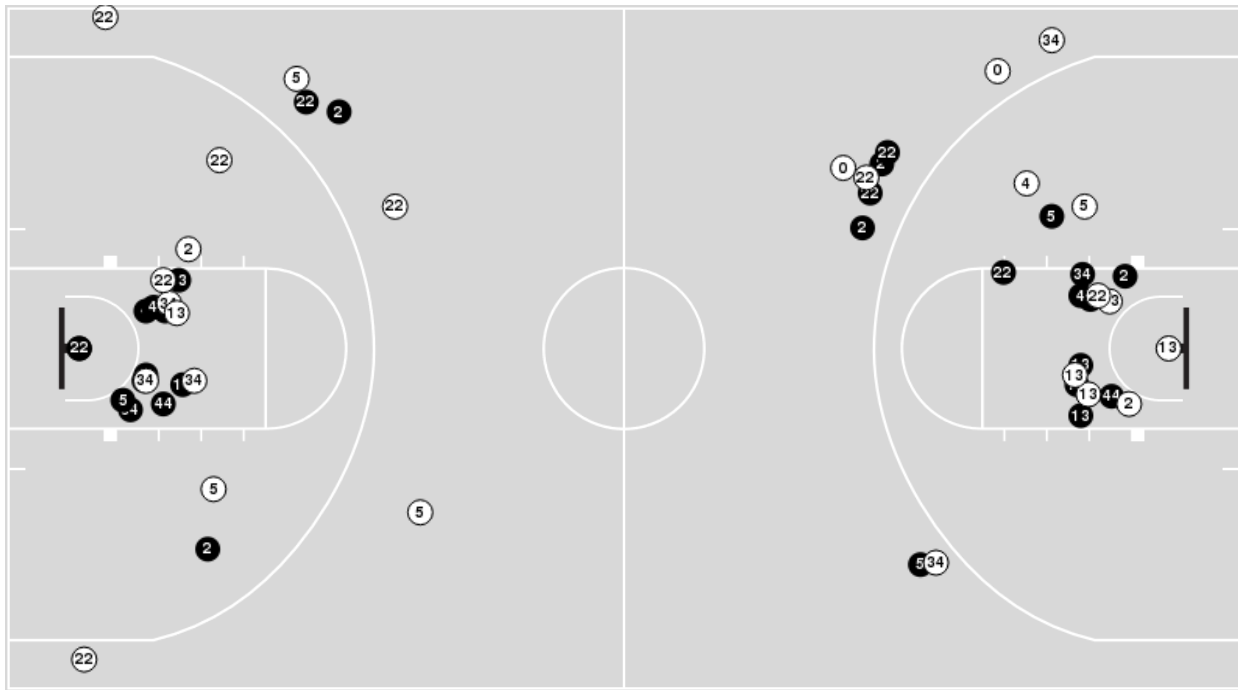

Furman at Kentucky

12/17/23 Rupp Arena, Lexington
2023-24 Women's Basketball

Officials: Eric Koch, Charles Watson, Leah Lanie

Players => 0, 2, 3, 4, 5, 13, 20, 21, 22, 24, 34, 44FG Types=>AllResults=>All

Kentucky

All Field Goals