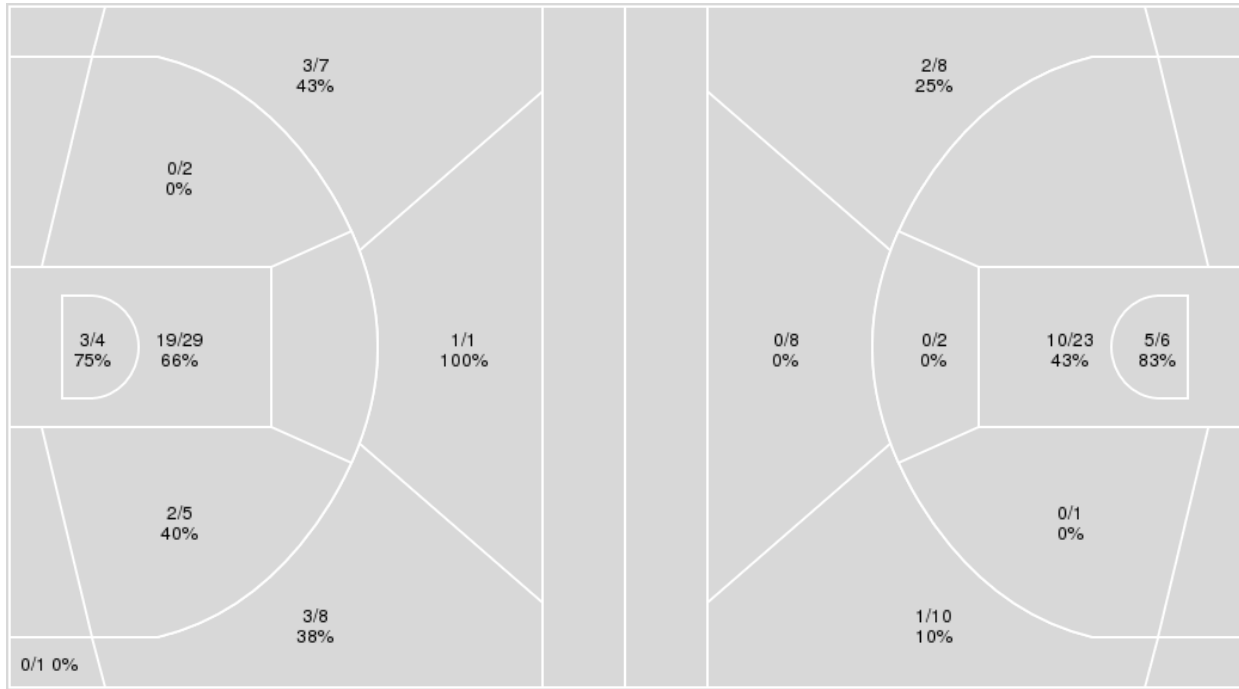

Furman at Kentucky

12/17/23 Rupp Arena, Lexington
2023-24 Women's Basketball

Officials: Eric Koch, Charles Watson, Leah Lanie

{ Players => 0, 2, 3, 4, 5, 13, 20, 21, 22, 24, 34, 44; } FG Types => All;
Results => All;

{ Players => 0, 1, 3, 4, 10, 11, 12, 13, 14, 20, 21, 24, 30, 35, 42; } FG
Types => All; Results => All;

Kentucky

Furman

Kentucky	M/A	%
Field Goals	31/57	54
2 Points	24/40	60
3 Points	7/17	41
Free Throws	6/9	67

Furman	M/A	%
Field Goals	18/58	31
2 Points	15/32	47
3 Points	3/26	12
Free Throws	6/8	75