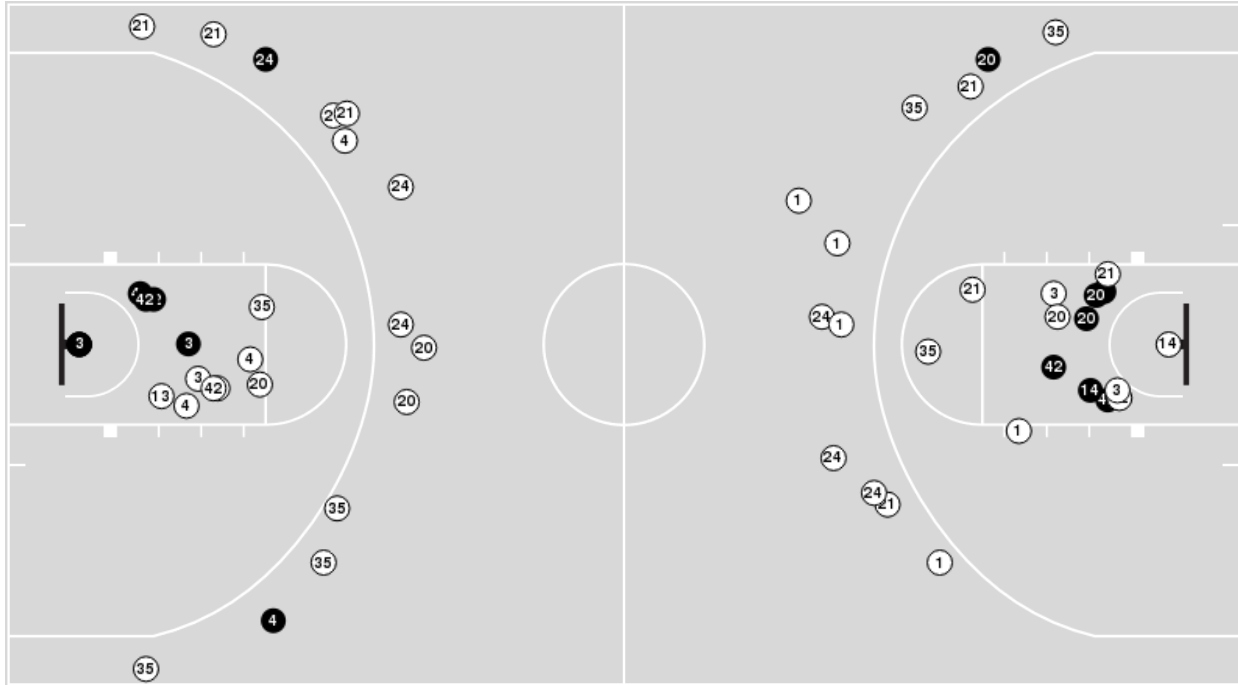

Furman at Kentucky

12/17/23 Rupp Arena, Lexington
2023-24 Women's Basketball

Players => 0, 1, 3, 4, 10, 11, 12, 13, 14, 20, 21, 24, 30, 35, 42FG Types=>AllResults=>All

Furman

All Field Goals