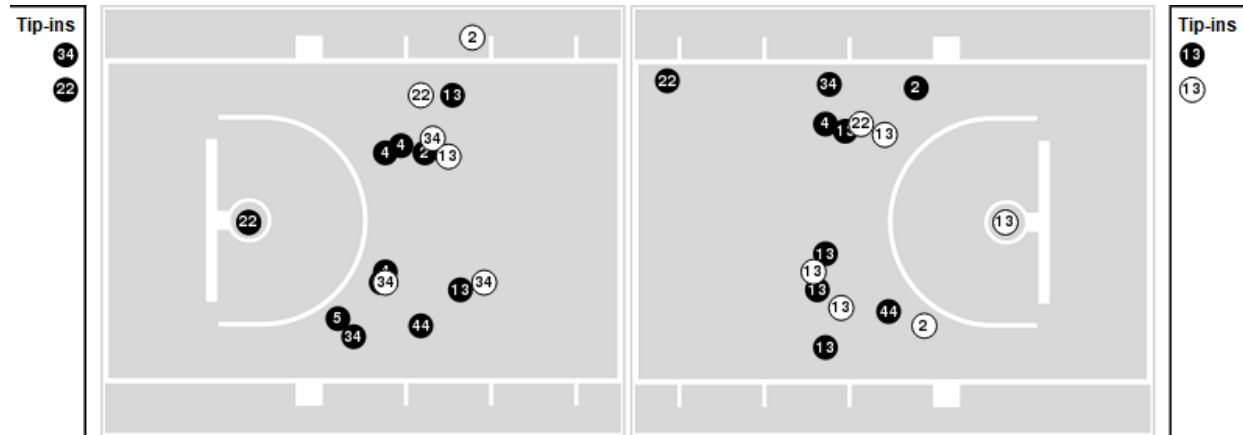

Blow Up Chart

● Made ○ Missed N - Player Number

Kentucky	M/A	%
Field Goals	31/57	54
2 Points	24/40	60
3 Points	7/17	41
Free Throws	6/9	67

Kentucky	M/A	%
Points in the Paint	44 (22 / 33)	67
Fast Break Points	18 (9/9)	100
Second Chance Points	6 (3/9)	33
Effective FG%	61