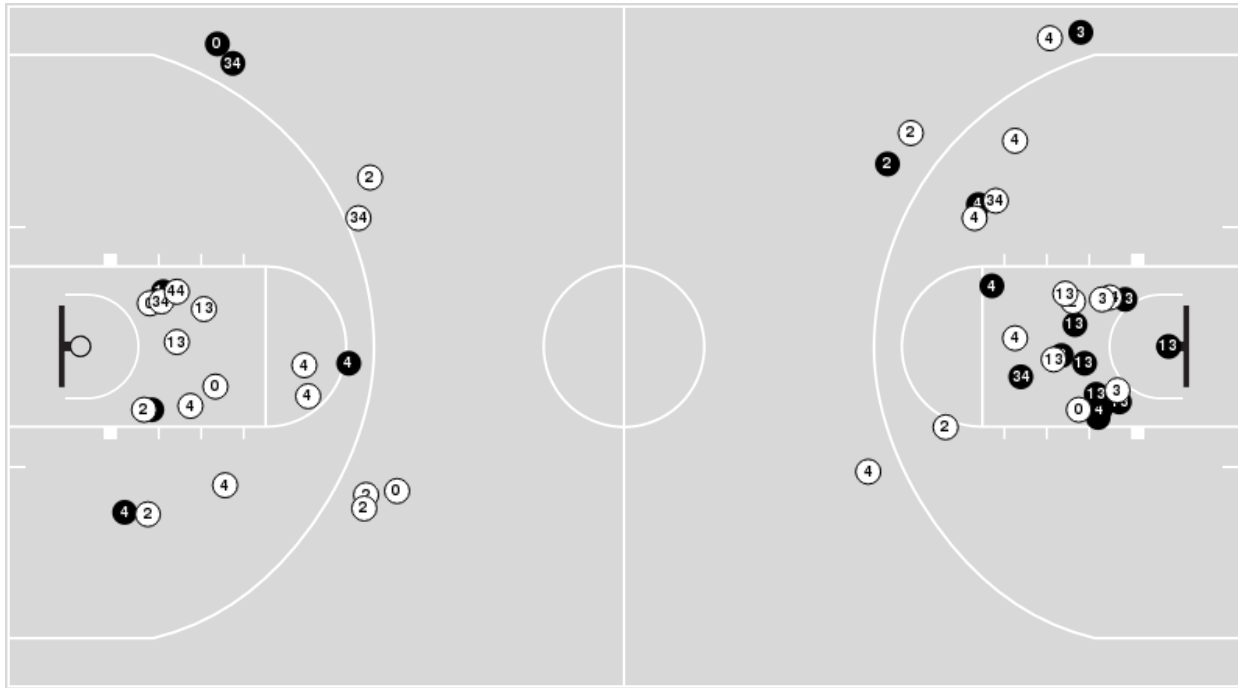

Players => 0, 2, 3, 4, 5, 13, 20, 21, 22, 24, 34, 44 FG Types=>All Results=>All

Kentucky

All Field Goals