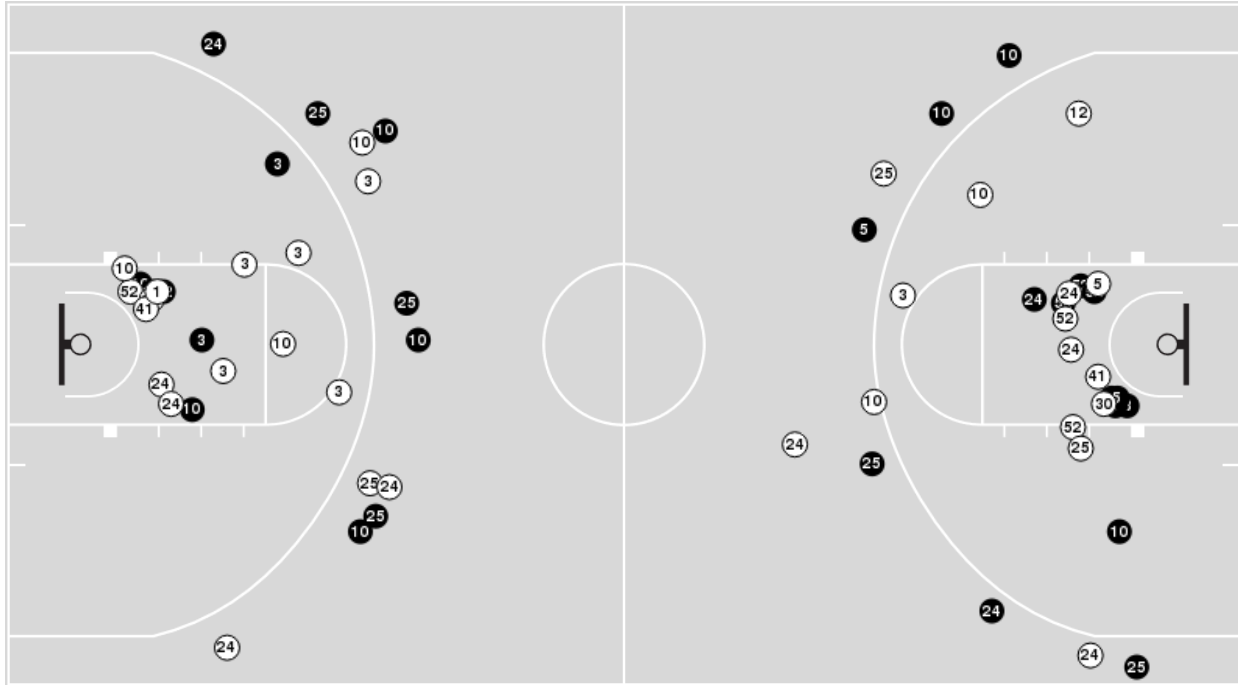

Players => 1, 3, 5, 10, 11, 12, 15, 22, 24, 25, 30, 34, 41, 52 FG Types=>All Results=>All

Minnesota

All Field Goals