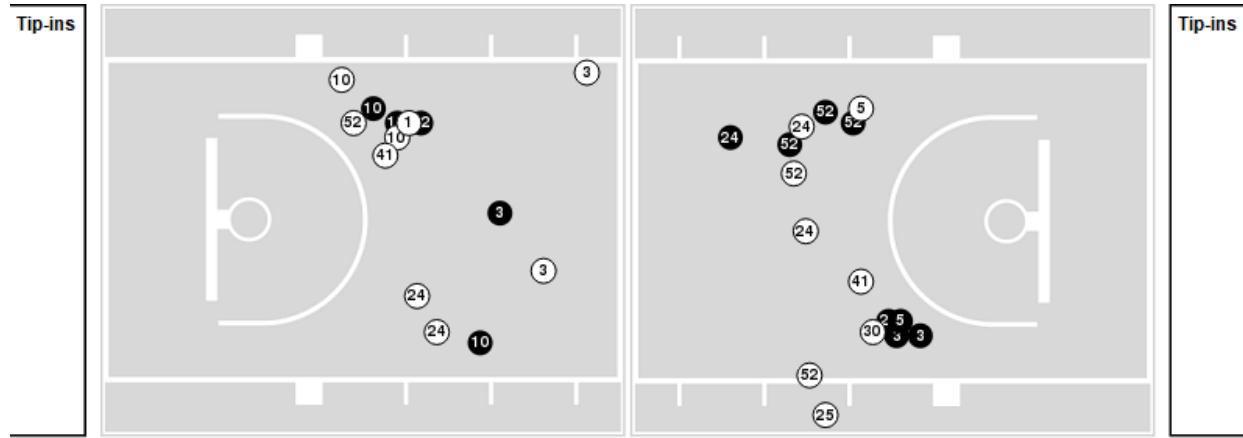

Blow Up Chart

● Made   ○ Missed   N - Player Number

Minnesota	M/A	%
Field Goals	28/60	47
2 Points	15/38	39
3 Points	13/22	59
Free Throws	7/10	70

Minnesota	M/A	%
Points in the Paint	26 (13 / 28)	46
Fast Break Points	5 (3/4)	75
Second Chance Points	14 (6/9)	67
Effective FG%	57