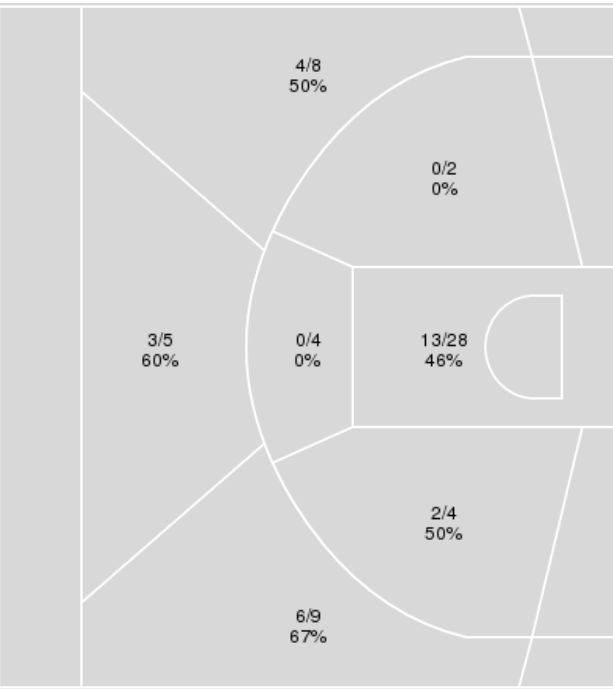

Minnesota

Kentucky	M/A	%
Field Goals	21/53	40
2 Points	17/41	41
3 Points	4/12	33
Free Throws	11/21	52

Minnesota	M/A	%
Field Goals	28/60	47
2 Points	15/38	39
3 Points	13/22	59
Free Throws	7/10	70