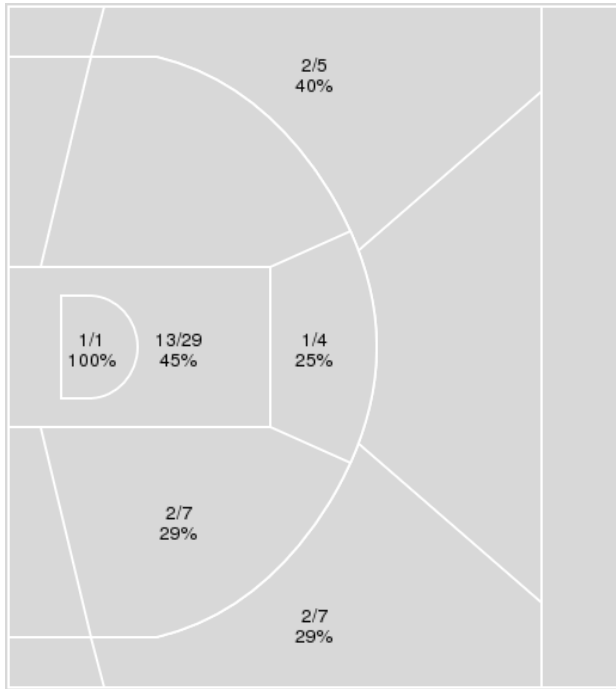

Minnesota at Kentucky

12/06/23 Memorial Coliseum, Lexington
2023-24 Women's Basketball

Officials: Kevin Pethel, Felicia Grinter, Saif Esho

{ Players => 0, 2, 3, 4, 5, 13, 20, 21, 22, 24, 34, 44; } FG Types => All;
Results => All;

{ Players => 1, 3, 5, 10, 11, 12, 15, 22, 24, 25, 30, 34, 41, 52; } FG
Types => All; Results => All;

Kentucky