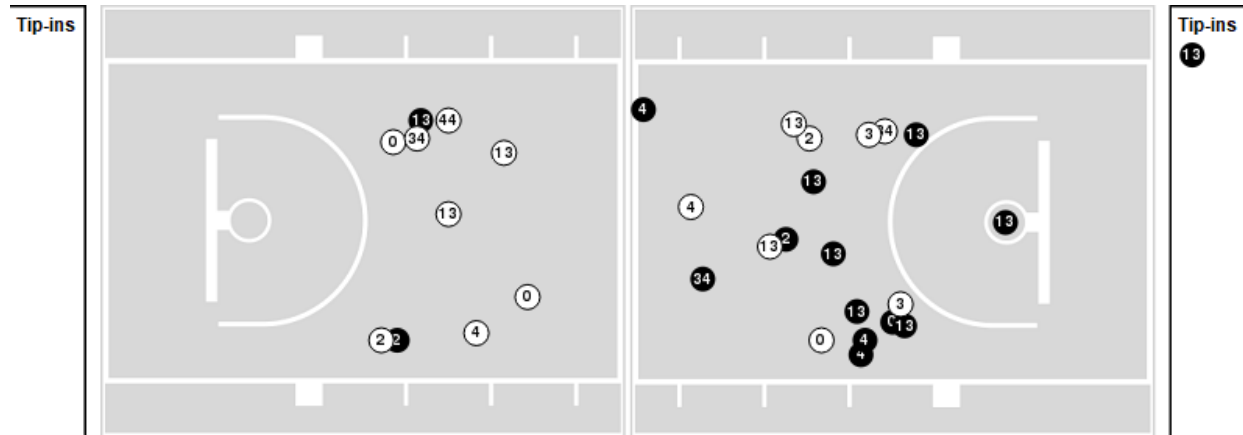

Blow Up Chart

● Made ○ Missed N - Player Number

Kentucky	M/A	%
Field Goals	21/53	40
2 Points	17/41	41
3 Points	4/12	33
Free Throws	11/21	52

Kentucky	M/A	%
Points in the Paint	28 (14 / 30)	47
Fast Break Points	4 (2/2)	100
Second Chance Points	15 (10/14)	71
Effective FG%	43