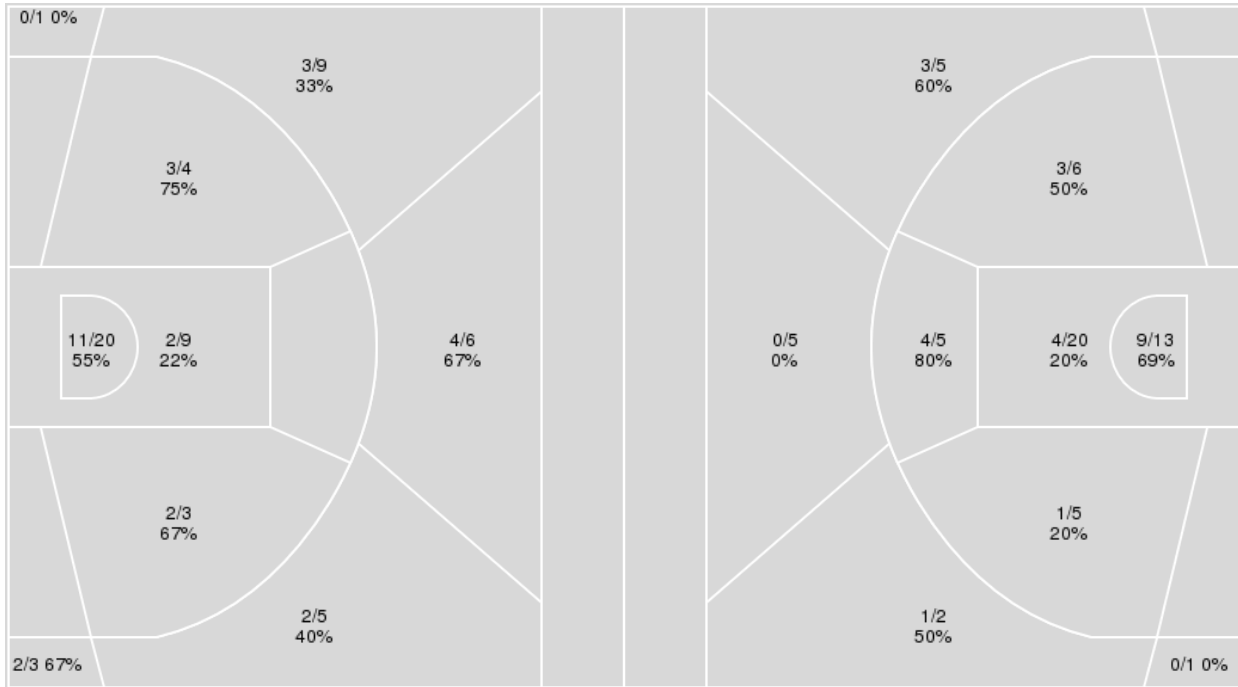

Officials: K.B. Burdett Jr., Byron Jarrett, Ron Groover

{ Players => 0, 1, 2, 4, 5, 10, 12, 13, 14, 15, 20, 21, 30, 31, 33, 55; } FG { Players => All; } FG Types => All; Results => All;
Types => All; Results => All;

South Carolina

Kentucky

South Carolina	M/A	%
Field Goals	29/60	48
2 Points	18/36	50
3 Points	11/24	46
Free Throws	10/14	71

Kentucky	M/A	%
Field Goals	25/62	40
2 Points	21/49	43
3 Points	4/13	31
Free Throws	8/9	89