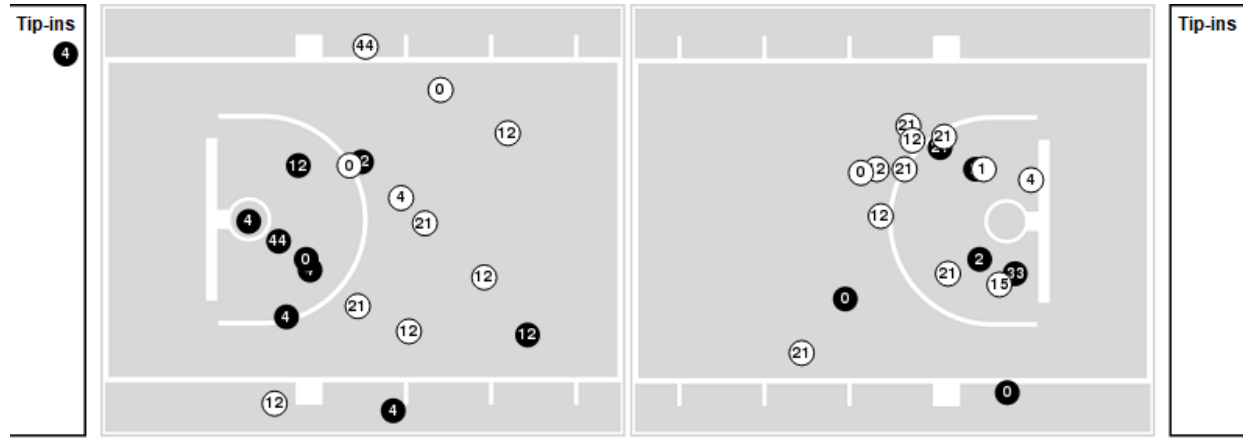

Blow Up Chart

● Made ○ Missed N - Player Number

Kentucky	M/A	%
Field Goals	25/62	40
2 Points	21/49	43
3 Points	4/13	31
Free Throws	8/9	89

Kentucky	M/A	%
Points in the Paint	26 (13 / 33)	39
Fast Break Points	7 (5/5)	100
Second Chance Points	12 (7/13)	54
Effective FG%	44