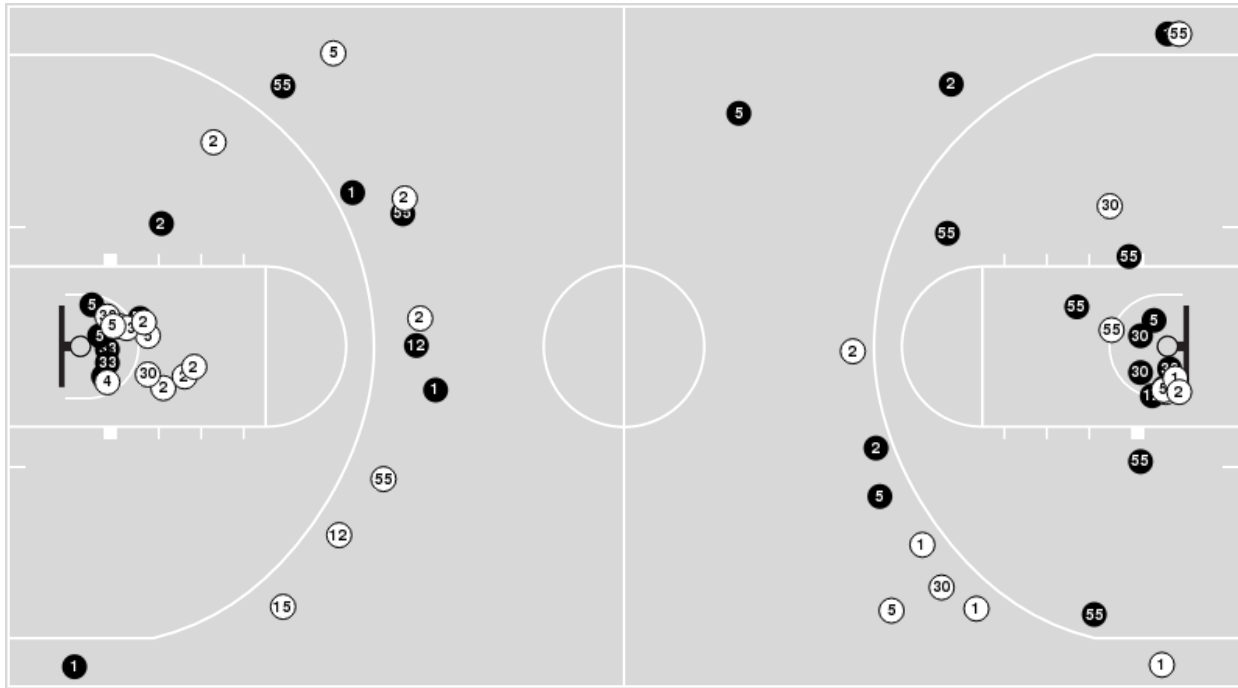

Officials: K.B. Burdett Jr., Byron Jarrett, Ron Groover

Players => 0, 1, 2, 4, 5, 10, 12, 13, 14, 15, 20, 21, 30, 31, 33, 55FG Types=>AllResults=>All

South Carolina

All Field Goals