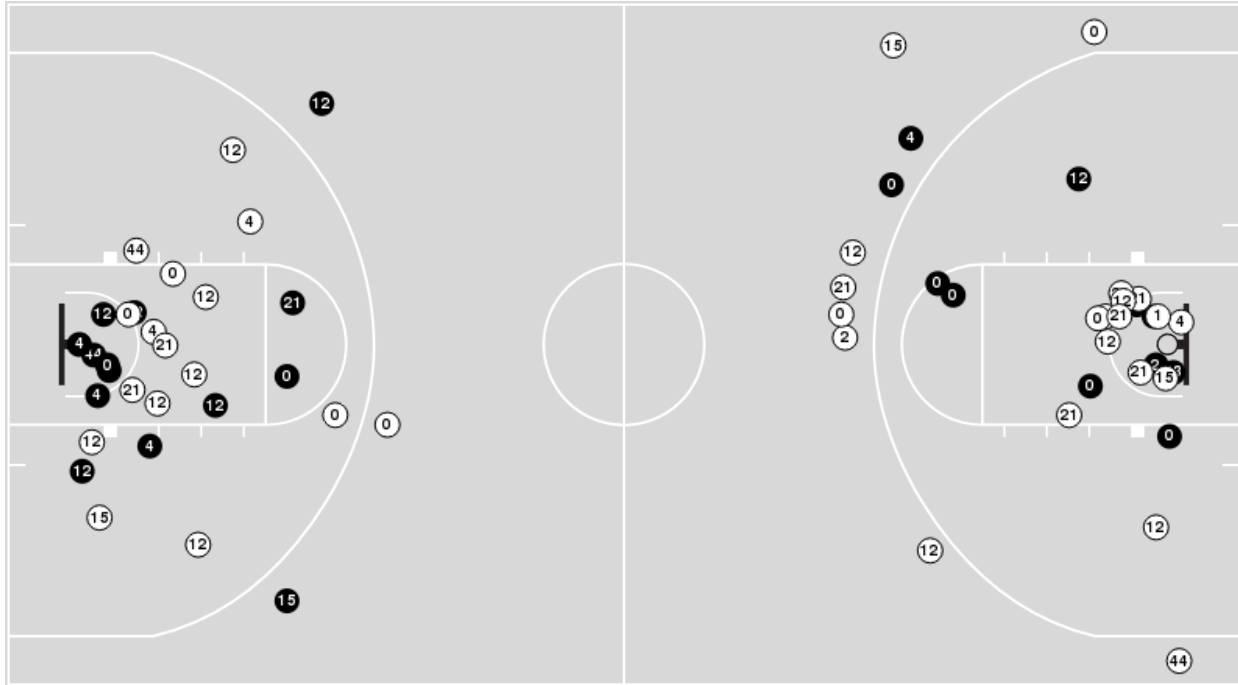

Players => AllFG Types=>AllResults=>All
Kentucky

All Field Goals