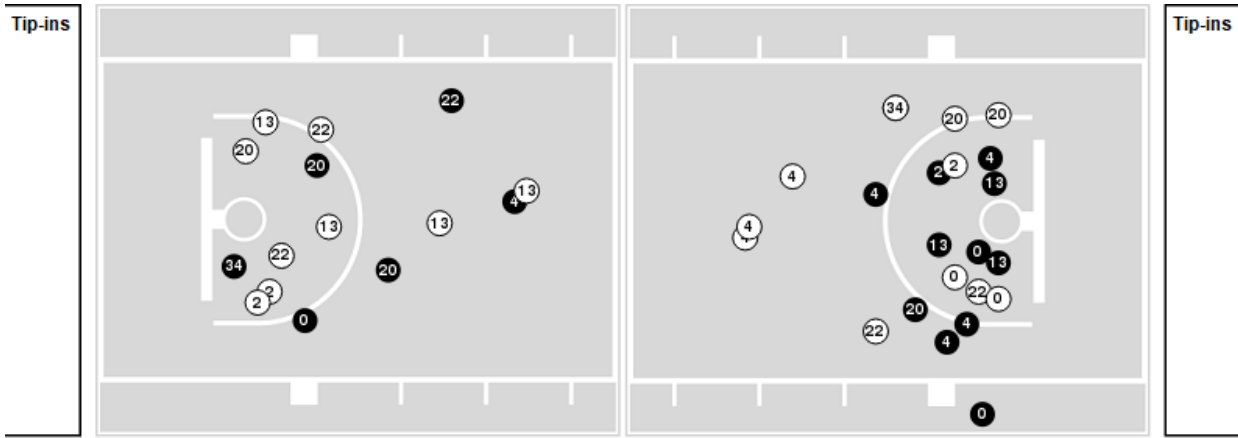

Blow Up Chart

● Made ○ Missed N - Player Number

Kentucky	M/A	%
Field Goals	24/65	37
2 Points	21/51	41
3 Points	3/14	21
Free Throws	10/23	43

Kentucky	M/A	%
Points in the Paint	34 (17 / 38)	45
Fast Break Points	8 (4/10)	40
Second Chance Points	19 (10/21)	48
Effective FG%	39