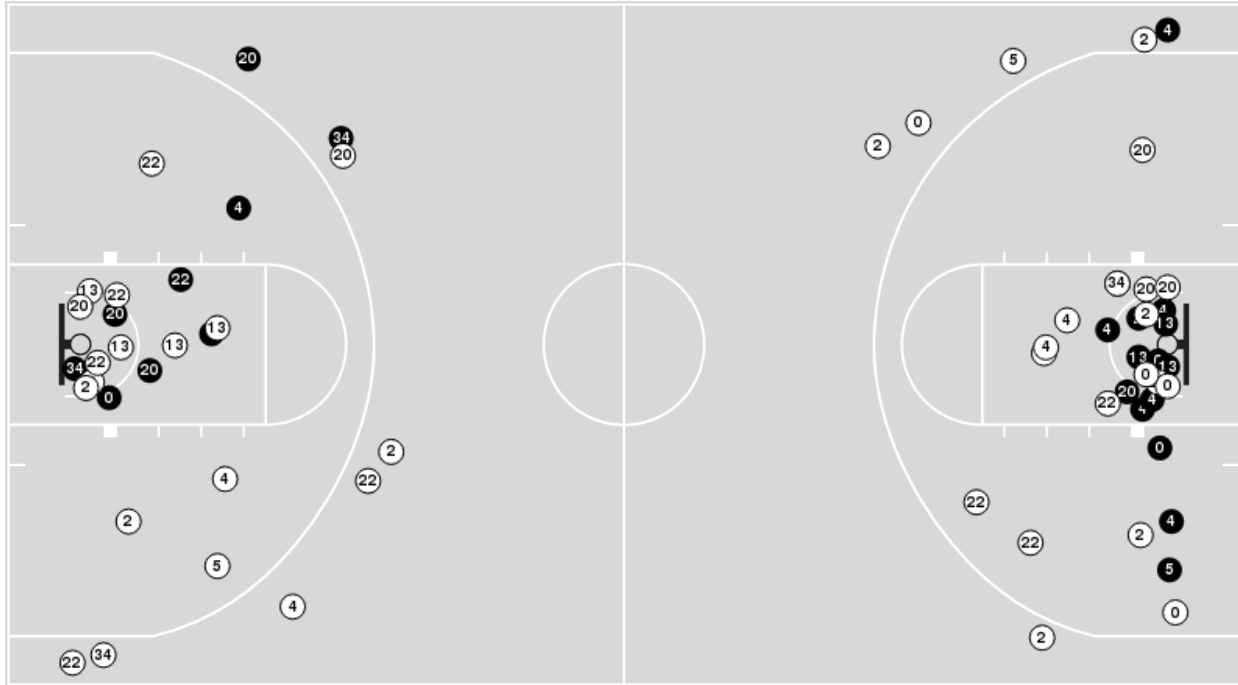

Players => 0, 2, 3, 4, 5, 13, 20, 21, 22, 24, 34, 44FG Types=>AllResults=>All

Kentucky

All Field Goals