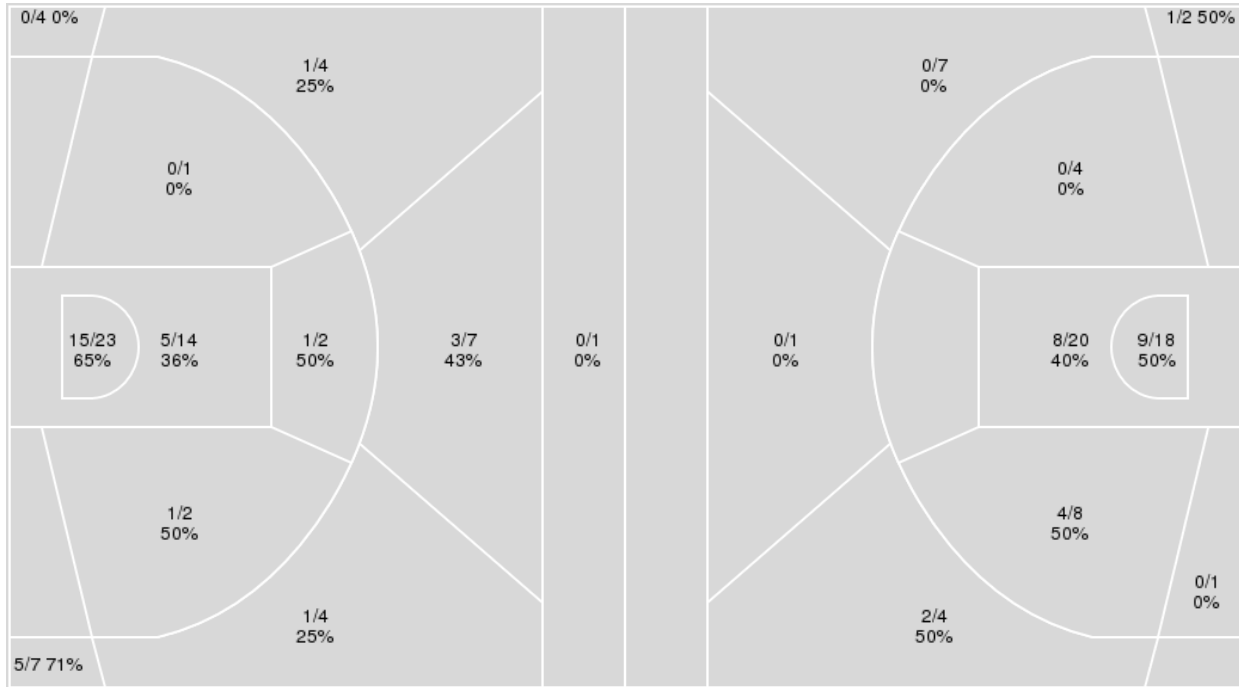

Kentucky at Arkansas

01/25/24 Bud Walton Arena, Fayetteville
2023-24 Women's Basketball

Officials: Pualani Spurlock-Welsh, Dee Kantner, Ashlee Goode

{ Players => 0, 2, 4, 8, 10, 13, 20, 21, 23, 30, 34, 43, 44, 55; } FG
Types => All; Results => All;

{ Players => 0, 2, 3, 4, 5, 13, 20, 21, 22, 24, 34, 44; } FG Types => All;
Results => All;

Arkansas

Kentucky

Arkansas	M/A	%
Field Goals	32/69	46
2 Points	22/42	52
3 Points	10/27	37
Free Throws	14/18	78

Kentucky	M/A	%
Field Goals	24/65	37
2 Points	21/51	41
3 Points	3/14	21
Free Throws	10/23	43