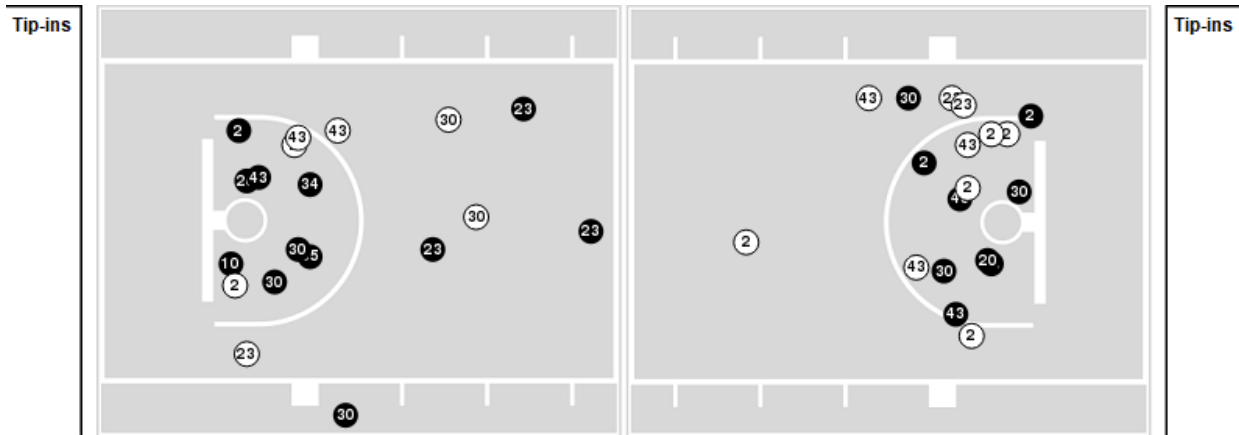

Blow Up Chart

● Made ○ Missed N - Player Number

Arkansas	M/A	%
Field Goals	32/69	46
2 Points	22/42	52
3 Points	10/27	37
Free Throws	14/18	78

Arkansas	M/A	%
Points in the Paint	40 (20 / 37)	54
Fast Break Points	3 (2/3)	67
Second Chance Points	18 (11/16)	69
Effective FG%	54