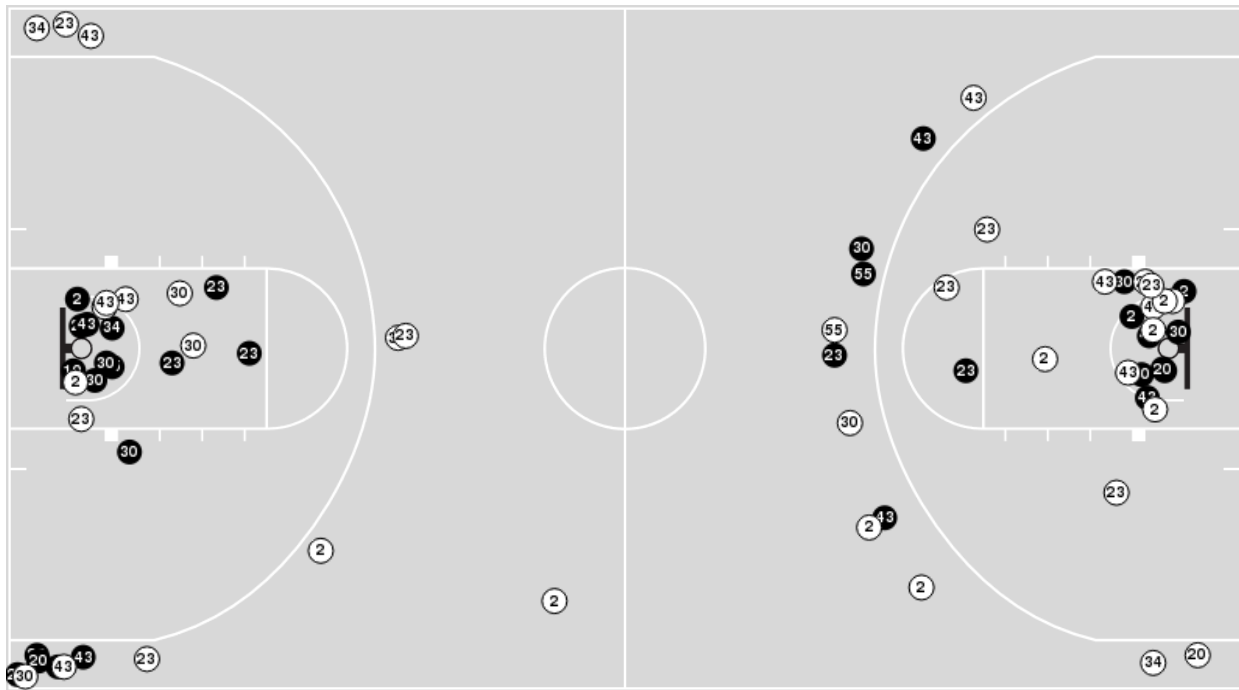

Kentucky at Arkansas

01/25/24 Bud Walton Arena, Fayetteville
2023-24 Women's Basketball

Officials: Pualani Spurlock-Welsh, Dee Kantner, Ashlee Goode

Players => 0, 2, 4, 8, 10, 13, 20, 21, 23, 30, 34, 43, 44, 55FG Types=>AllResults=>All

Arkansas

All Field Goals