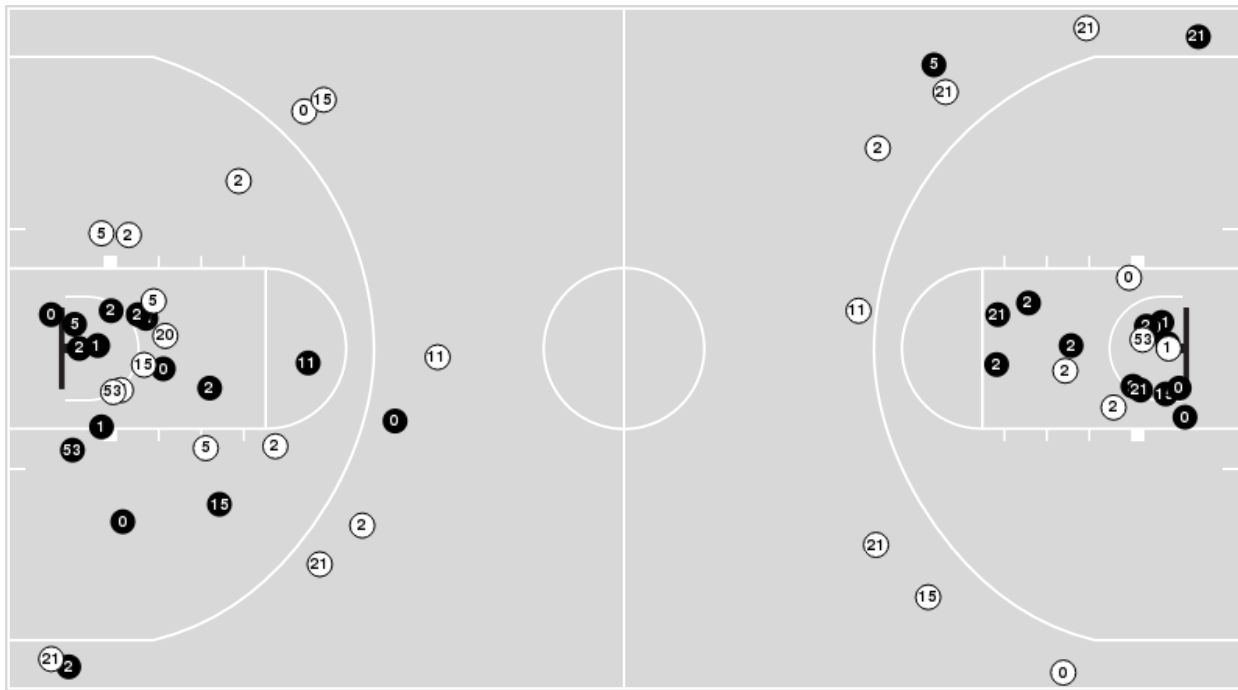

Officials: Joseph Vaszily, Cameron Inouye, Nykesha Thompson

Players => 0, 1, 2, 5, 10, 11, 12, 13, 15, 20, 21, 53, 55FG Types=>AllResults=>All

Tennessee

All Field Goals