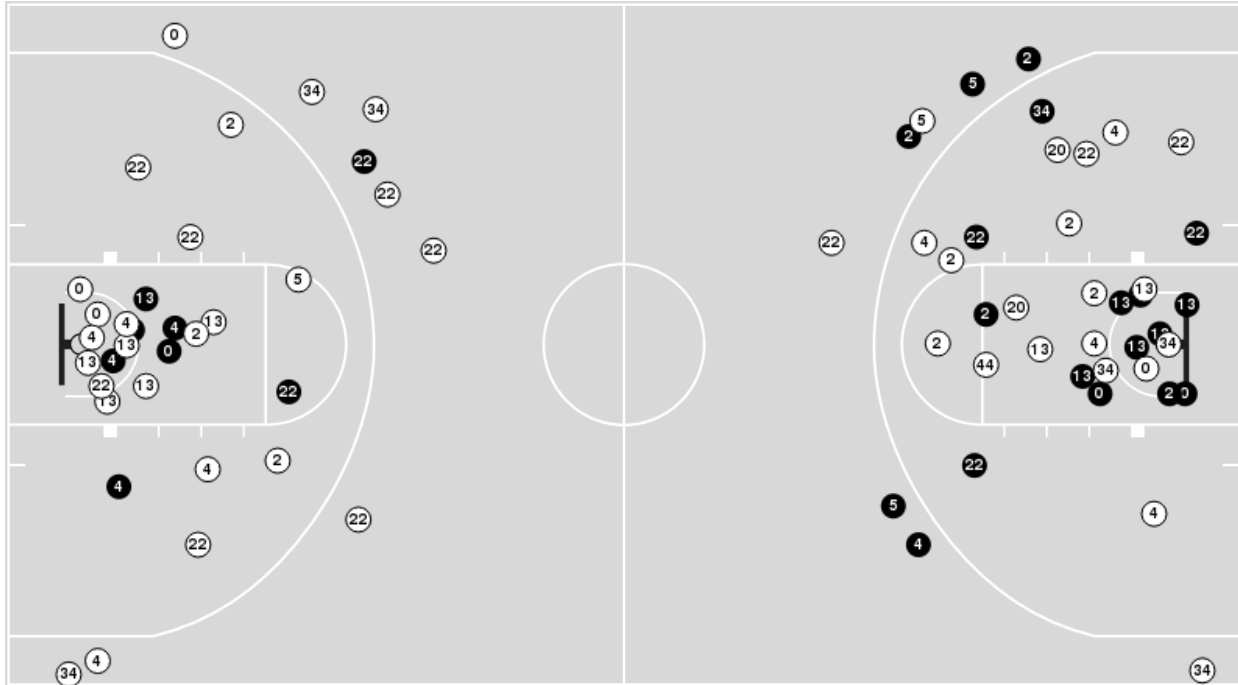

Officials: Joseph Vaszily, Cameron Inouye, Nykeshia Thompson

Players => 0, 2, 3, 4, 5, 13, 20, 21, 22, 24, 34, 44 FG Types=>All Results=>All

Kentucky

All Field Goals