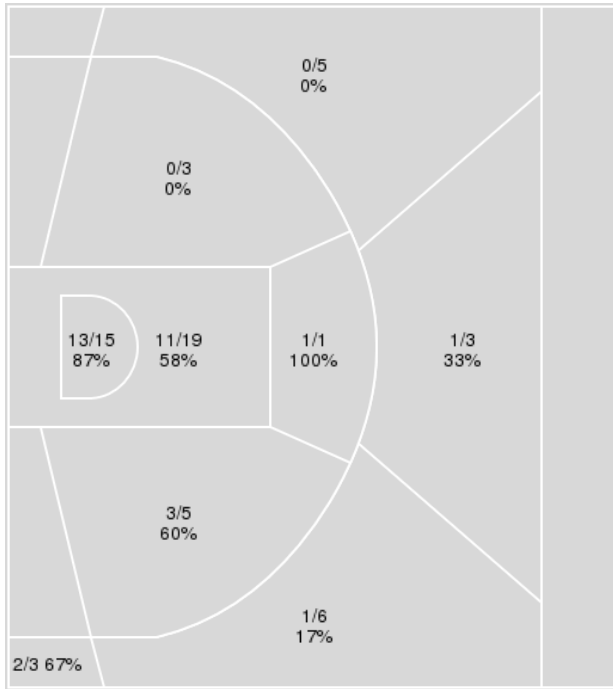

{ Players => 0, 1, 2, 5, 10, 11, 12, 13, 15, 20, 21, 53, 55; } FG Types => All; Results => All;

{ Players => 0, 2, 3, 4, 5, 13, 20, 21, 22, 24, 34, 44; } FG Types => All; Results => All;

Tennessee

Kentucky