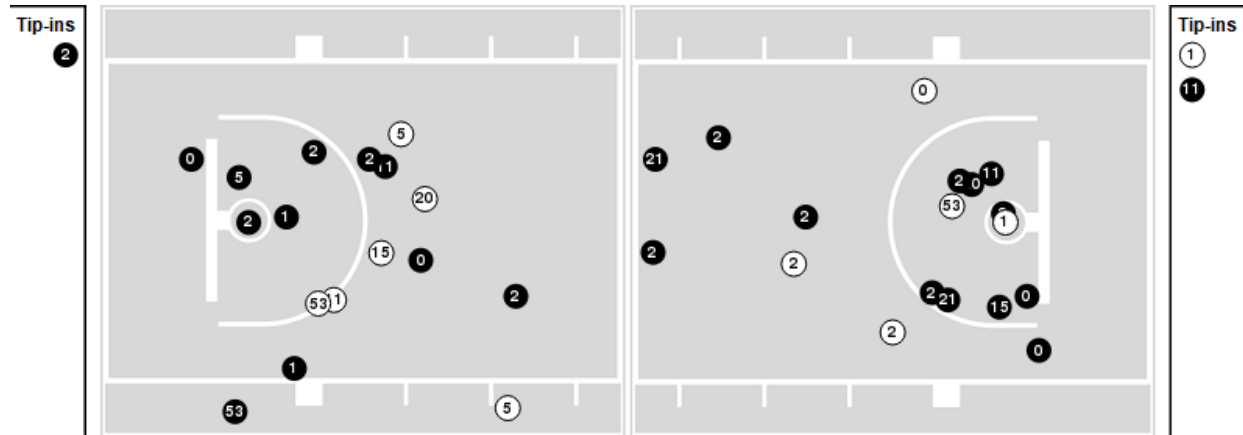

Officials: Joseph Vaszily, Cameron Inouye, Nykesha Thompson

Players => 0, 1, 2, 5, 10, 11, 12, 13, 15, 20, 21, 53, 55FG Types=>AllResults=>All

Tennessee

All Field Goals

Blow Up Chart

● Made ○ Missed N - Player Number