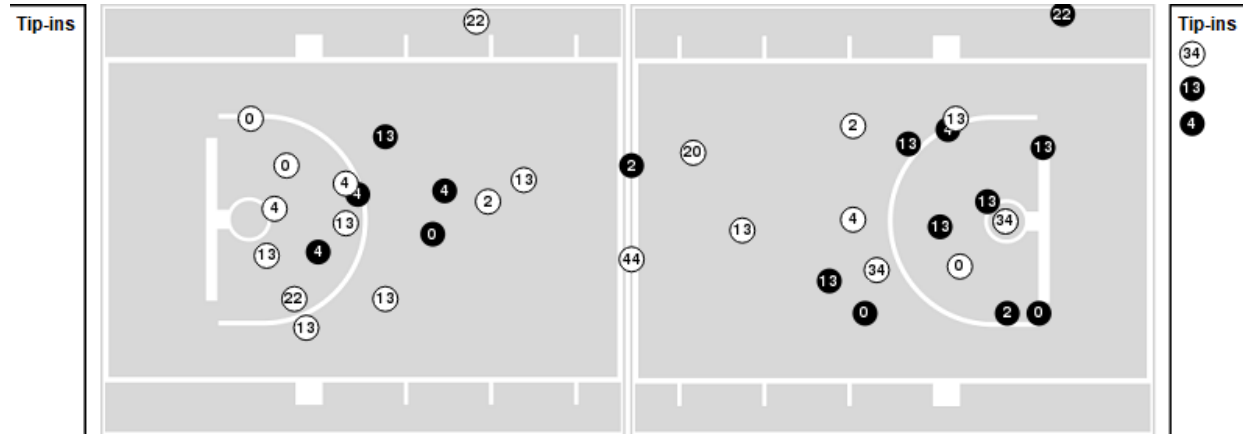

Blow Up Chart

● Made ○ Missed N - Player Number

Kentucky	M/A	%
Field Goals	29/76	38
2 Points	23/59	39
3 Points	6/17	35
Free Throws	5/8	62

Kentucky	M/A	%
Points in the Paint	34 (17 / 37)	46
Fast Break Points	9 (5/5)	100
Second Chance Points	8 (5/12)	42
Effective FG%	42