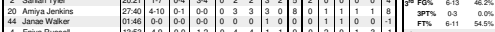

24 KENTUCKY 75, FURMAN 45 - FINAL

Dec. 17, 2023 • Lexington, Ky. (Rupp Arena)

Box score for Kentucky vs Furman. Includes player stats for points, rebounds, assists, steals, blocks, and shooting percentages.