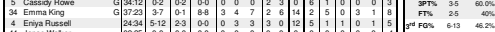

12 KENTUCKY 75, FURMAN 45 - FINAL

Dec. 17, 2023 • Lexington, Ky. (Rupp Arena)

Box score for Kentucky vs Furman. Includes player stats for points, rebounds, assists, steals, blocks, and shooting percentages.