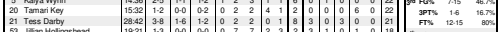

25 TENNESSEE 87, KENTUCKY 69 - FINAL

Jan. 7, 2024 • Knoxville, Tenn. (Thompson-Boling Arena)

Box score for Tennessee vs Kentucky. Includes player stats for points, rebounds, assists, steals, blocks, and shooting percentages.