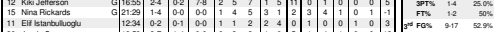

14 KENTUCKY 72, SAMFORD 59 - FINAL

Dec. 31, 2023 • Lexington, Ky. (Clive M. Beck Center)

Box score for Kentucky vs Samford. Includes player stats for points, rebounds, assists, steals, blocks, and shooting percentages.