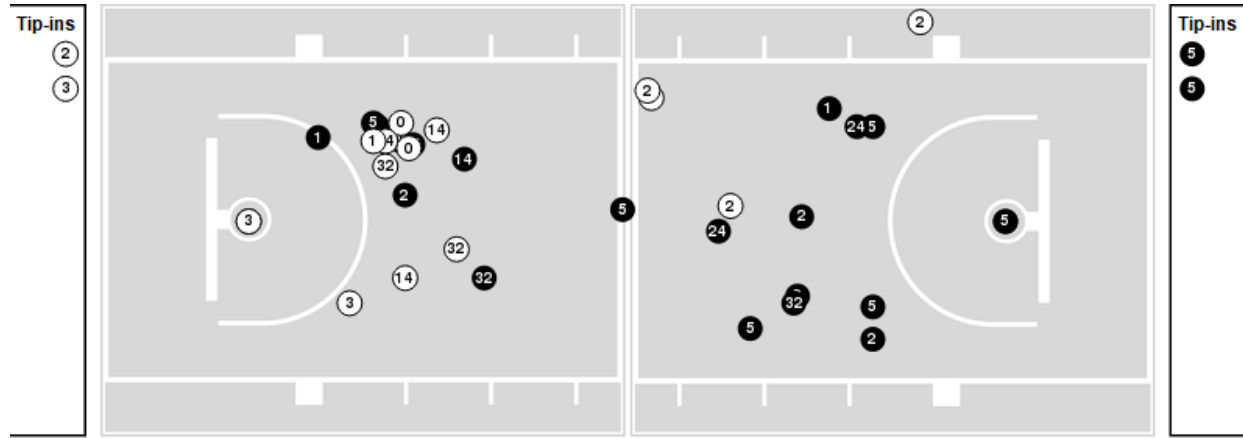

Blow Up Chart

● Made ○ Missed N - Player Number

Texas A&M	M/A	%
Field Goals	27/60	45
2 Points	23/46	50
3 Points	4/14	29
Free Throws	3/4	75

Texas A&M	M/A	%
Points in the Paint	42 (21 / 35)	60
Fast Break Points	4 (2/2)	100
Second Chance Points	13 (6/12)	50
Effective FG%	48