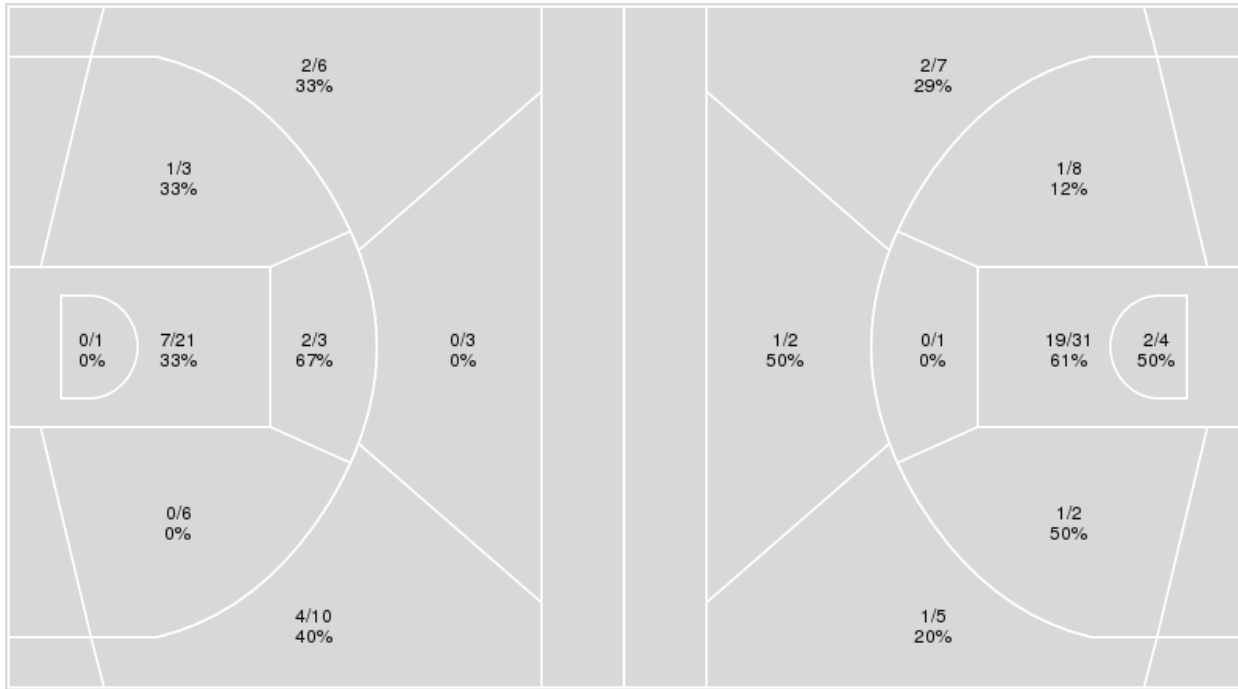

Texas A&M at Kentucky

02/11/24 Rupp Arena, Lexington
2023-24 Women's Basketball

Game Time: 4:00 PM
Game Duration: 1:44
Attendance: 3,632

Officials: Dee Kantner, Bill Larence, Royce Blevins

{ Players => 0, 2, 3, 4, 5, 13, 20, 21, 22, 24, 34, 44; } FG Types => All;
Results => All;

{ Players => 00, 1, 2, 3, 4, 5, 10, 11, 13, 14, 15, 22, 23, 24, 32; } FG
Types => All; Results => All;

Kentucky

Texas A&M

Kentucky	M/A	%
Field Goals	16/53	30
2 Points	10/34	29
3 Points	6/19	32
Free Throws	6/9	67

Texas A&M	M/A	%
Field Goals	27/60	45
2 Points	23/46	50
3 Points	4/14	29
Free Throws	3/4	75