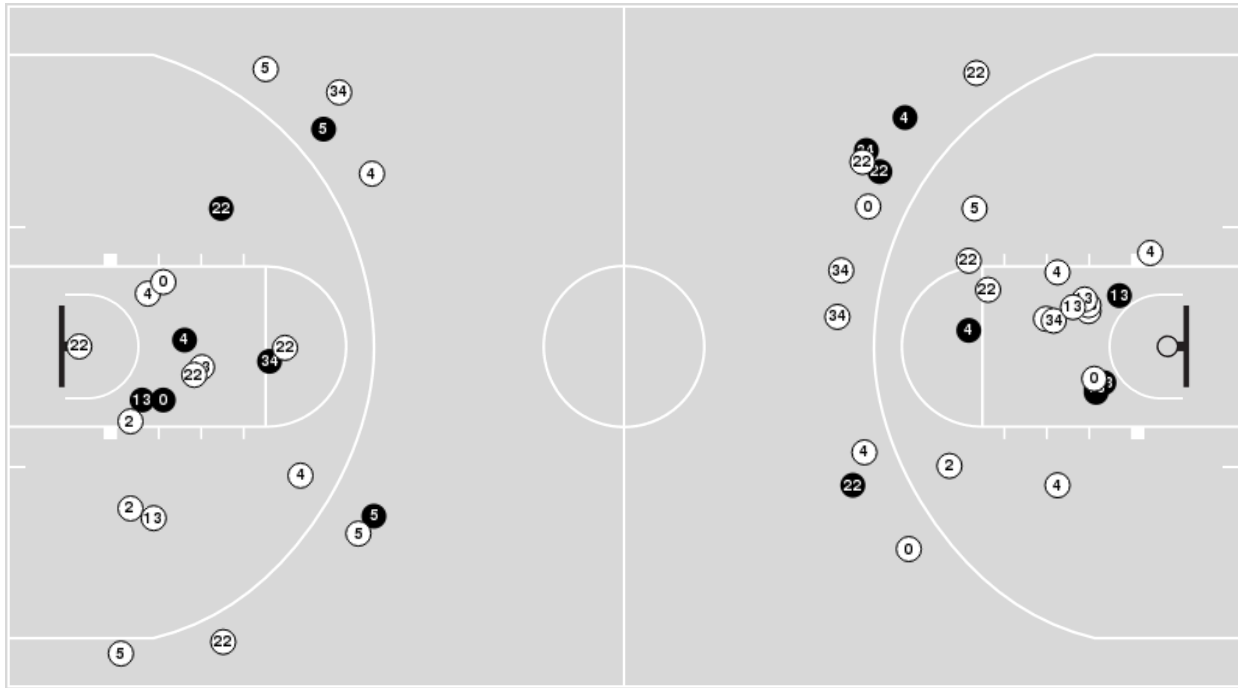

Players => 0, 2, 3, 4, 5, 13, 20, 21, 22, 24, 34, 44FG Types=>AllResults=>All

Kentucky

All Field Goals