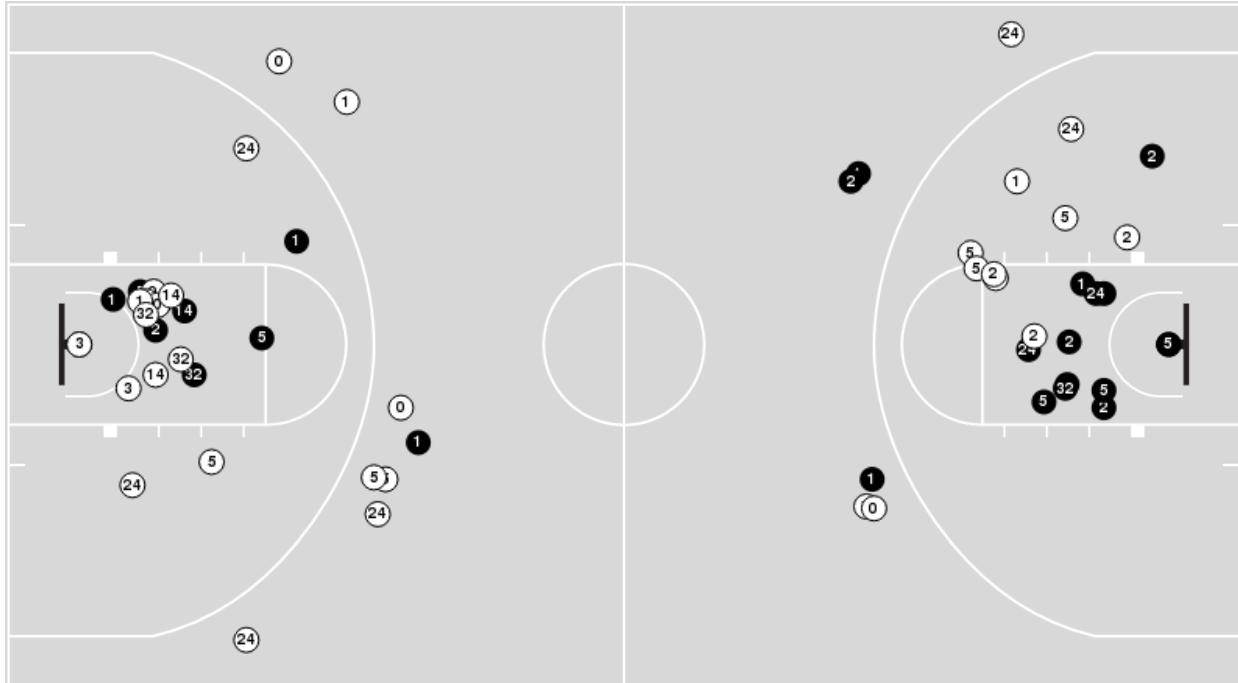

Players => 00, 1, 2, 3, 4, 5, 10, 11, 13, 14, 15, 22, 23, 24, 32FG Types=>AllResults=>All

Texas A&M

All Field Goals