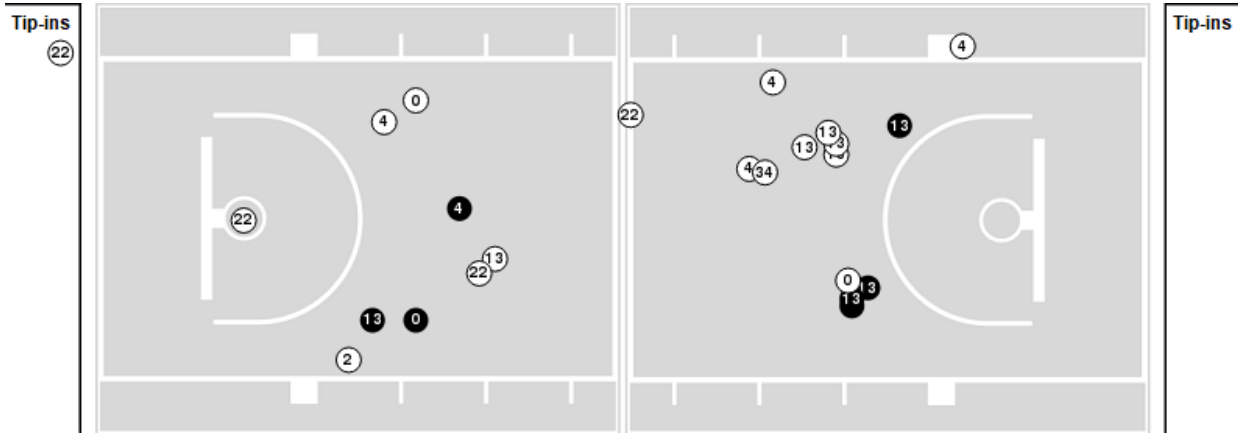

Blow Up Chart

● Made ○ Missed N - Player Number

Kentucky	M/A	%
Field Goals	16/53	30
2 Points	10/34	29
3 Points	6/19	32
Free Throws	6/9	67

Kentucky	M/A	%
Points in the Paint	14 (7 / 22)	32
Fast Break Points	4 (2/2)	100
Second Chance Points	6 (3/7)	43
Effective FG%	36