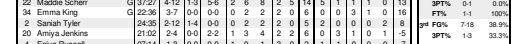

20 1818 LOUISVILLE 73, KENTUCKY 61 - FINAL

Dec. 10, 2023 • Louisville, Ky. (KFC Yum! Center)

Box score for Louisville vs Kentucky. Louisville wins 73-61. Kentucky's defense struggled, allowing 22 points in the second half.