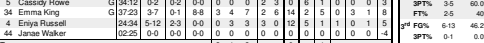

12 KENTUCKY 75, FURMAN 45 - FINAL

Dec. 17, 2023 • Lexington, Ky. (Rupp Arena)

Box score for Kentucky vs Furman. Kentucky wins 75-45. Kentucky dominated the paint with 25 rebounds.