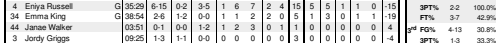

13 KENTUCKY 87, LIPSOMB 80 - FINAL

Dec. 21, 2023 • Lexington, Ky. (Rupp Arena)

Box score for Kentucky vs Lipscomb. Kentucky wins 87-80. Kentucky's offense was efficient, shooting 47.9% from the field.