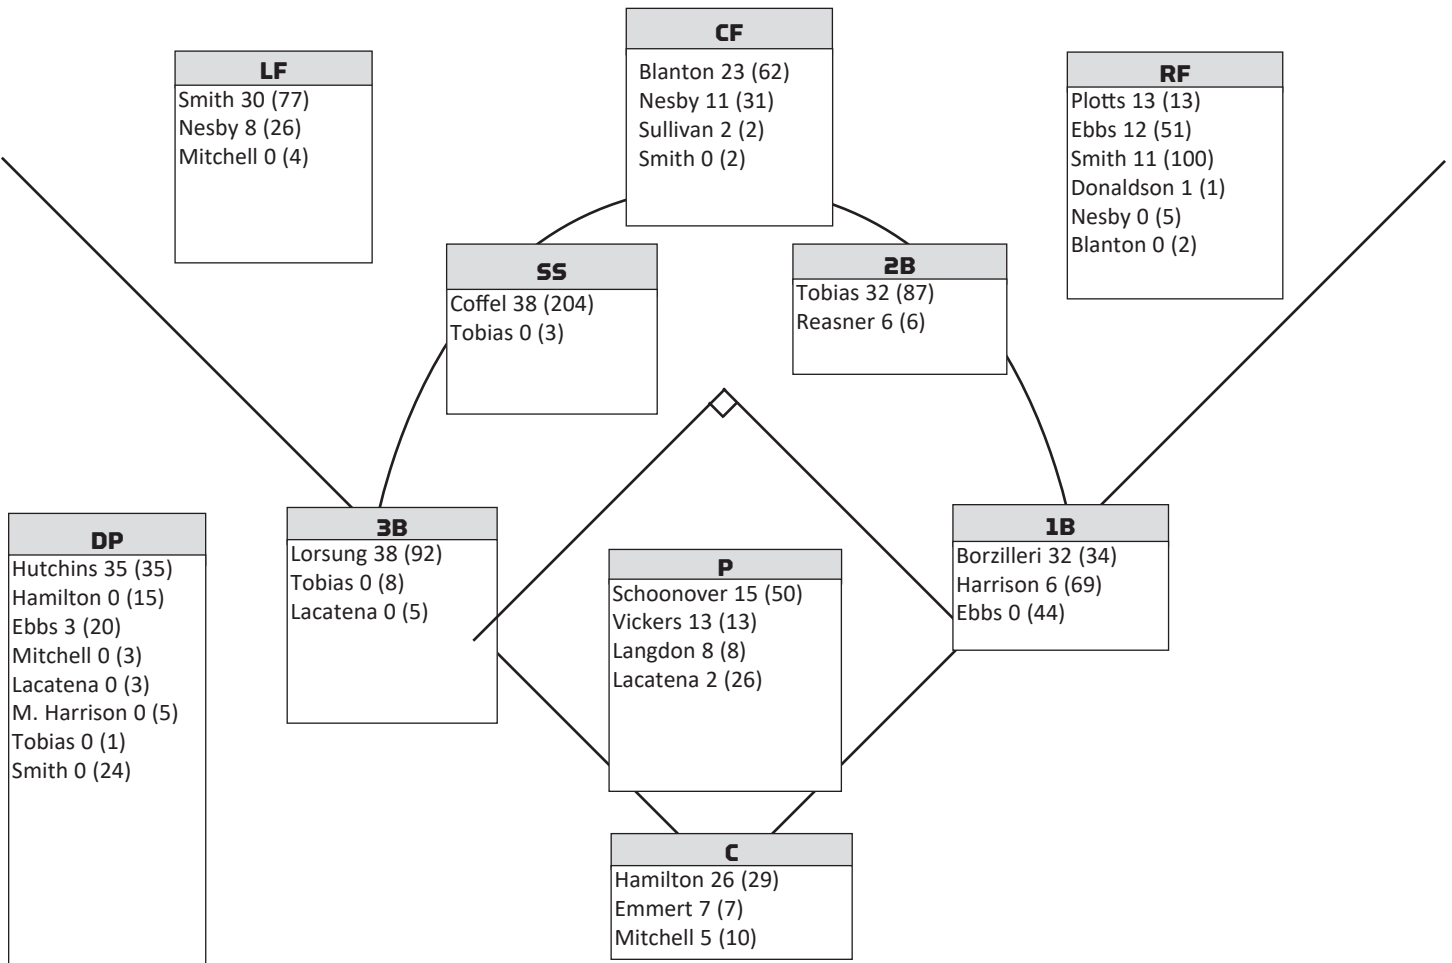

2024 KENTUCKY SOFTBALL | WEEK 10 | LOUISVILLE

2024 STARTS BY BATTING ORDER

Player	1	2	3	4	5	6	7	8	9
Jenna Blanton	.	.	.	.	.	2	11	9	3
Lauryn Borzilleri	.	3	5	1	1	3	3	3	13
Erin Coffel	24	13	1	.	.	.	.	.	.
Emory Donaldson	.	.	.	.	.	.	.	1	.
Taylor Ebbs	.	.	2	1	11	3	.	.	1
Ella Emmert	.	.	.	.	.	1	2	4	.
Karissa Hamilton	.	.	.	1	5	15	5	.	.
Meeko Harrison	.	.	.	.	.	2	4	.	.
Taylor Hess	.	.	.	.	.	.	.	.	.
Ally Hutchins	5	5	7	16	1	.	.	.	.
Alexia Lacatena	.	.	.	.	.	.	.	.	.
Sydney Langdon	.	.	.	.	.	.	.	.	.
Camryn Lookadoo	.	.	.	.	.	.	.	.	.
Grace Lorsung	.	.	2	10	14	8	4	.	.
Hallie Mitchell	.	.	.	.	.	.	1	4	.
Vanessa Nesby	3	3	.	.	.	.	5	4	4
Peyton Plotts	.	.	2	9	6	.	.	.	.
Cassie Reasner	.	.	.	.	.	3	1	1	.
Stephanie Schoonover	.	.	.	.	.	.	.	.	.
Rylea Smith	6	10	19	.	.	.	.	.	1
Delani Sullivan	.	.	.	.	.	1	1	.	.
Erica Thulen	.	.	.	.	.	.	.	.	.
Margaret Tobias	.	4	.	.	.	.	1	12	16
Jaden Vickers	.	.	.	.	.	.	.	.	.

STARTS BY POSITION IN 2024 (CAREER)