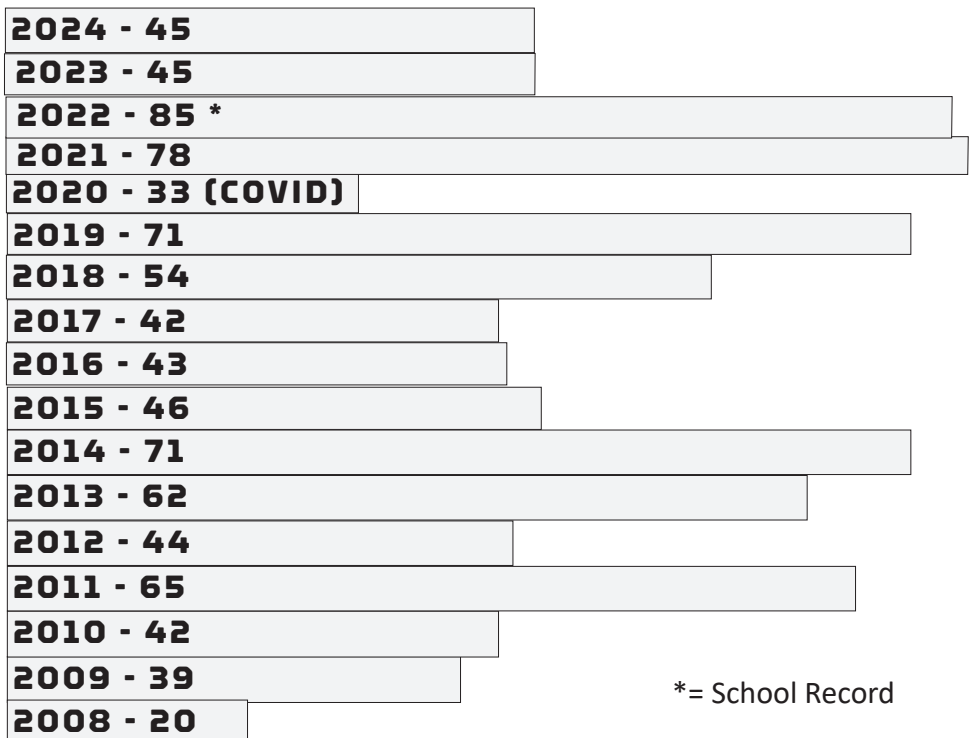

KENTUCKY HOME RUN TRACKER UNDER COACH KRISTINE HIMES

*= School Record