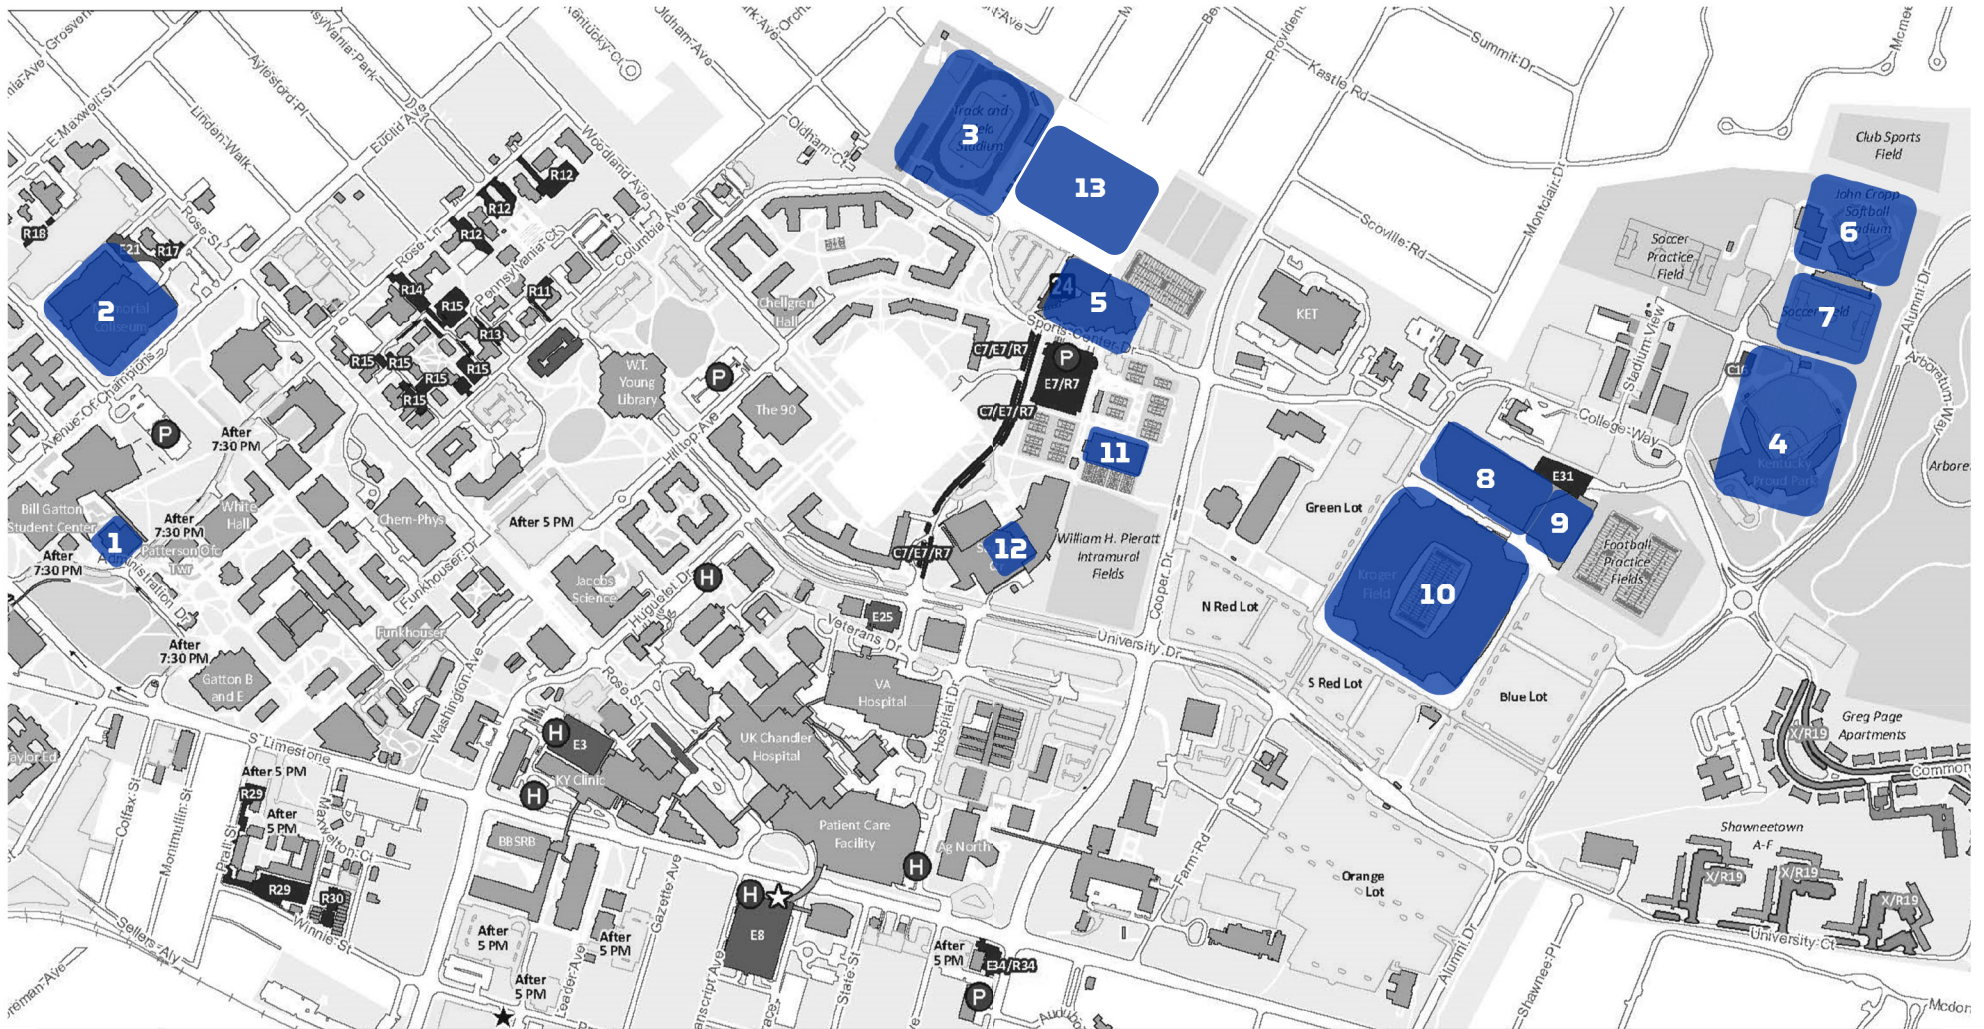

510 Wildcat Court

Hilary J. Boone Tennis Complex

454 Complex Drive

Memorial Coliseum

201 Avenue of Champions

UK FACILITIES

**Rifle Range at
Barker Hall**
408 Administration Drive

**UK Track & Field
Complex**
698 Sports Center Drive

Joe Craft Center
338 Lexington Avenue

**Wendell & Vickie
Bell Soccer Complex**
570 Wildcat Court

**Joe Craft Football
Training Facility**
295 Alumni Drive

**Under Construction
Completion Scheduled
Fall 2023**

**Jim Green Indoor
Track & Field Center**
Sports Center Drive

UK ATHLETICS FACILITIES

- | | | |
|---|---|---|
| 1. Barker Hall | 6. John Cropp Softball Stadium | 11. Boone Tennis Center |
| 2. Memorial Coliseum/Joe Craft Center | 7. Wendell & Vickie Bell Soccer Complex | 12. Lancaster Aquatics |
| 3. Outdoor Track & Field | 8. Nutter Field House | 13. Jim Green Indoor Track & Field Facility |
| 4. Kentucky Proud Park | 9. Joe Craft Football Training Facility | |
| 5. Nutter Training Center/Shively Sports Center | 10. Kroger Field | |