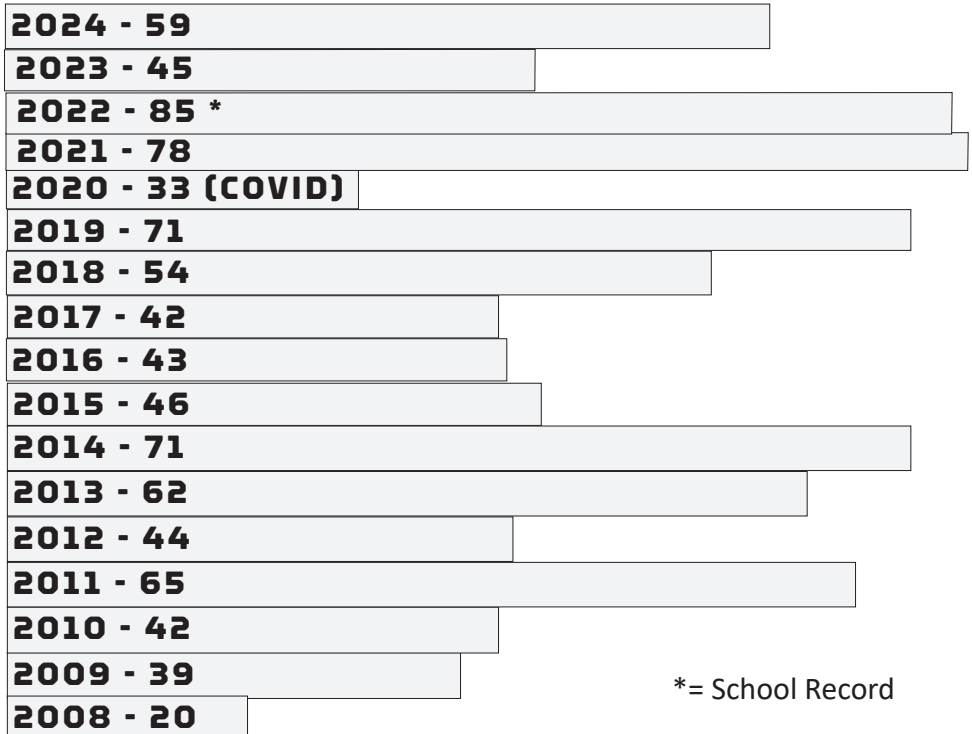

KENTUCKY HOME RUN TRACKER UNDER COACH KRISTINE HIMES

*= School Record