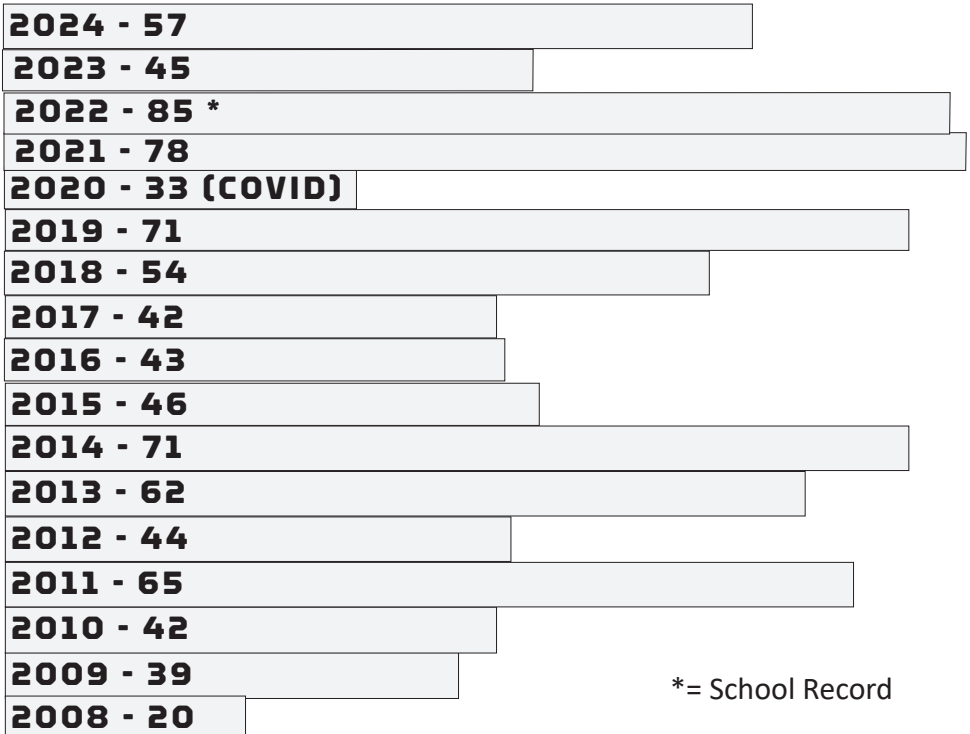

KENTUCKY HOME RUN TRACKER UNDER COACH KRISTINE HIMES

*= School Record