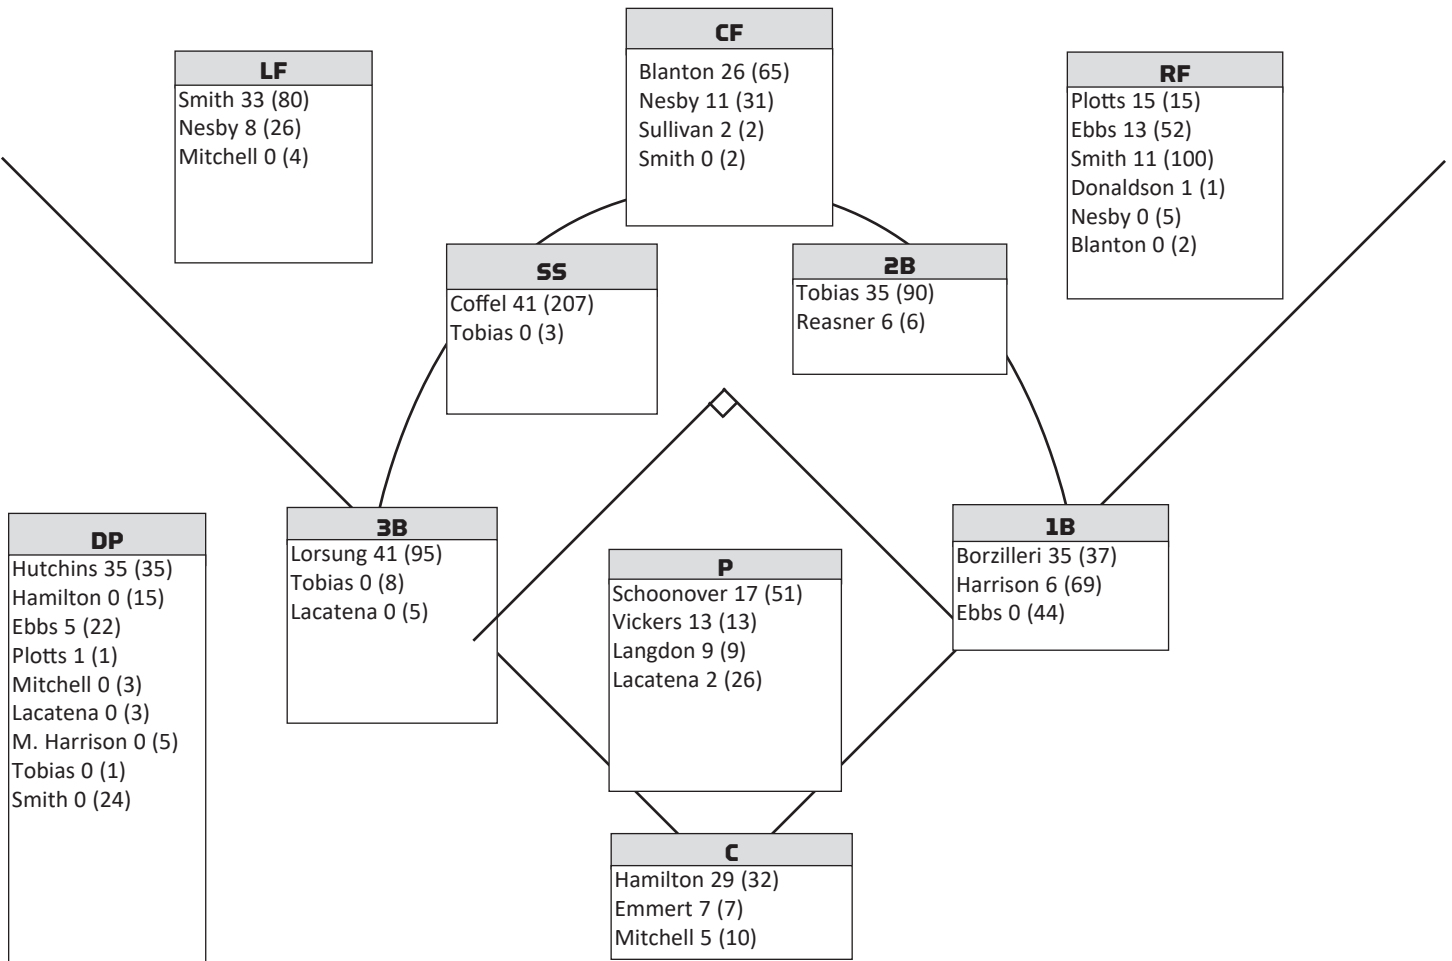

2024 STARTS BY BATTING ORDER

Player	1	2	3	4	5	6	7	8	9
Jenna Blanton	.	.	.	.	.	3	11	10	4
Lauryn Borzilleri	.	3	5	3	1	3	3	3	14
Erin Coffel	24	16	1	.	.	.	.	.	.
Emory Donaldson	.	.	.	.	.	.	.	1	.
Taylor Ebbs	.	.	5	1	11	3	.	.	1
Ella Emmert	.	.	.	.	.	1	2	4	.
Karissa Hamilton	.	.	.	1	5	15	8	.	.
Meeko Harrison	.	.	.	.	.	2	4	.	.
Taylor Hess	.	.	.	.	.	.	.	.	.
Ally Hutchins	5	5	7	16	1	.	.	.	.
Alexia Lacatena	.	.	.	.	.	.	.	.	.
Sydney Langdon	.	.	.	.	.	.	.	.	.
Camryn Lookadoo	.	.	.	.	.	.	.	.	.
Grace Lorsung	.	.	2	10	15	10	4	.	.
Hallie Mitchell	.	.	.	.	.	.	1	4	.
Vanessa Nesby	3	3	.	.	.	.	5	4	4
Peyton Plotts	.	.	2	10	8	.	.	.	.
Cassie Reasner	.	.	.	.	.	3	1	1	.
Stephanie Schoonover	.	.	.	.	.	.	.	.	.
Rylea Smith	9	10	19	.	.	.	.	.	1
Delani Sullivan	.	.	.	.	.	1	1	.	.
Erica Thulen	.	.	.	.	.	.	.	.	.
Margaret Tobias	.	4	.	.	.	.	1	14	17
Jaden Vickers	.	.	.	.	.	.	.	.	.

STARTS BY POSITION IN 2024 (CAREER)