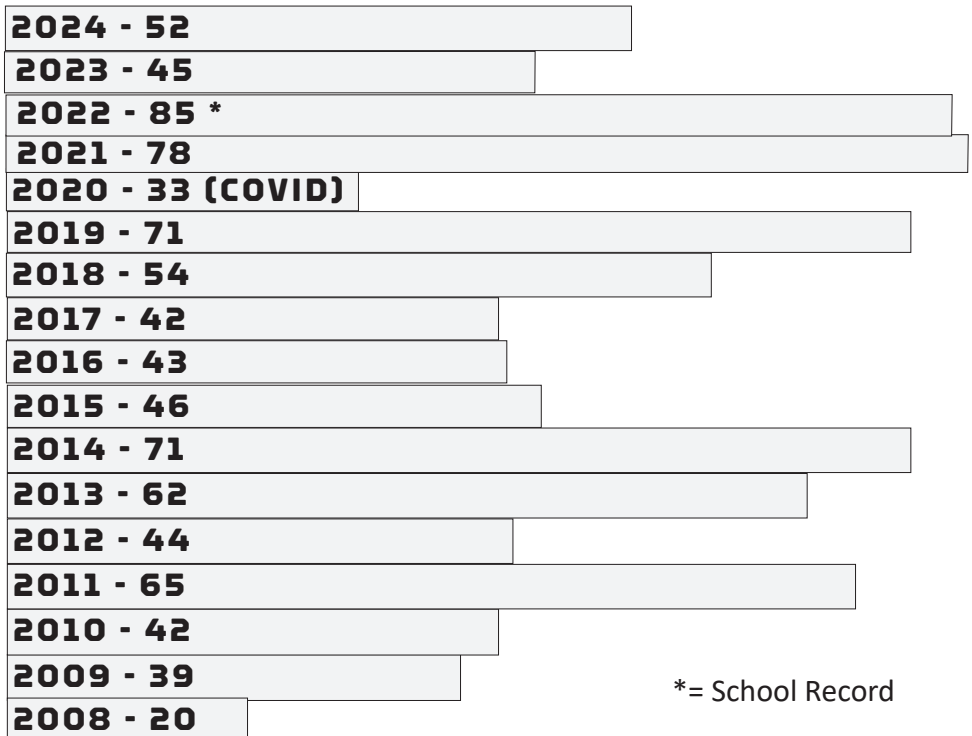

KENTUCKY HOME RUN TRACKER UNDER COACH KRISTINE HIMES

*= School Record