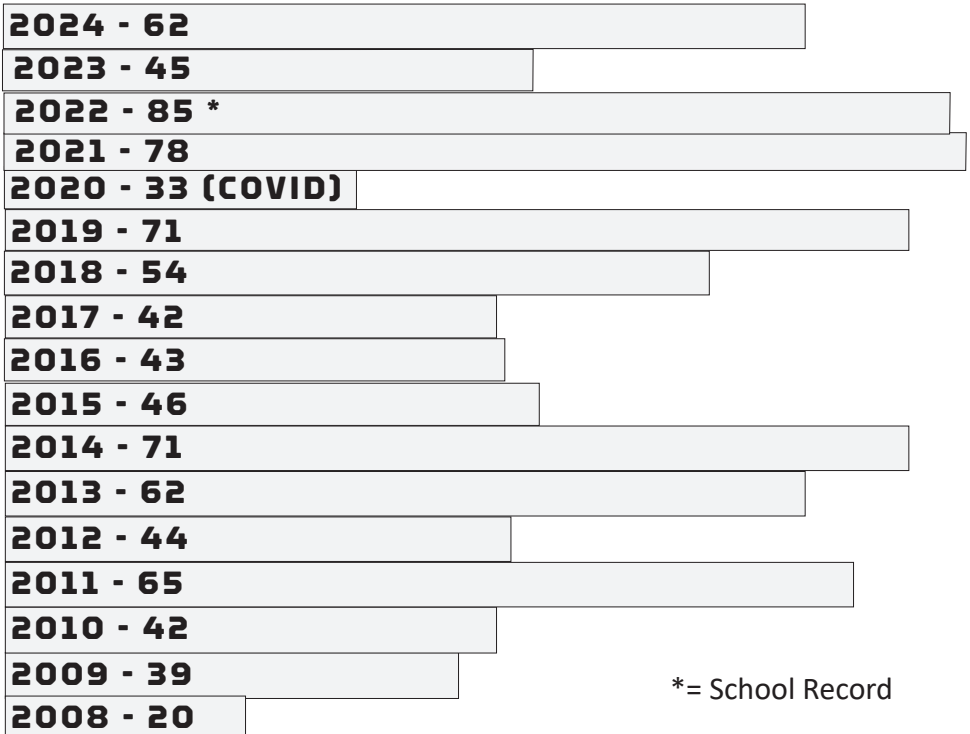

KENTUCKY HOME RUN TRACKER UNDER COACH KRISTINE HIMES

*= School Record