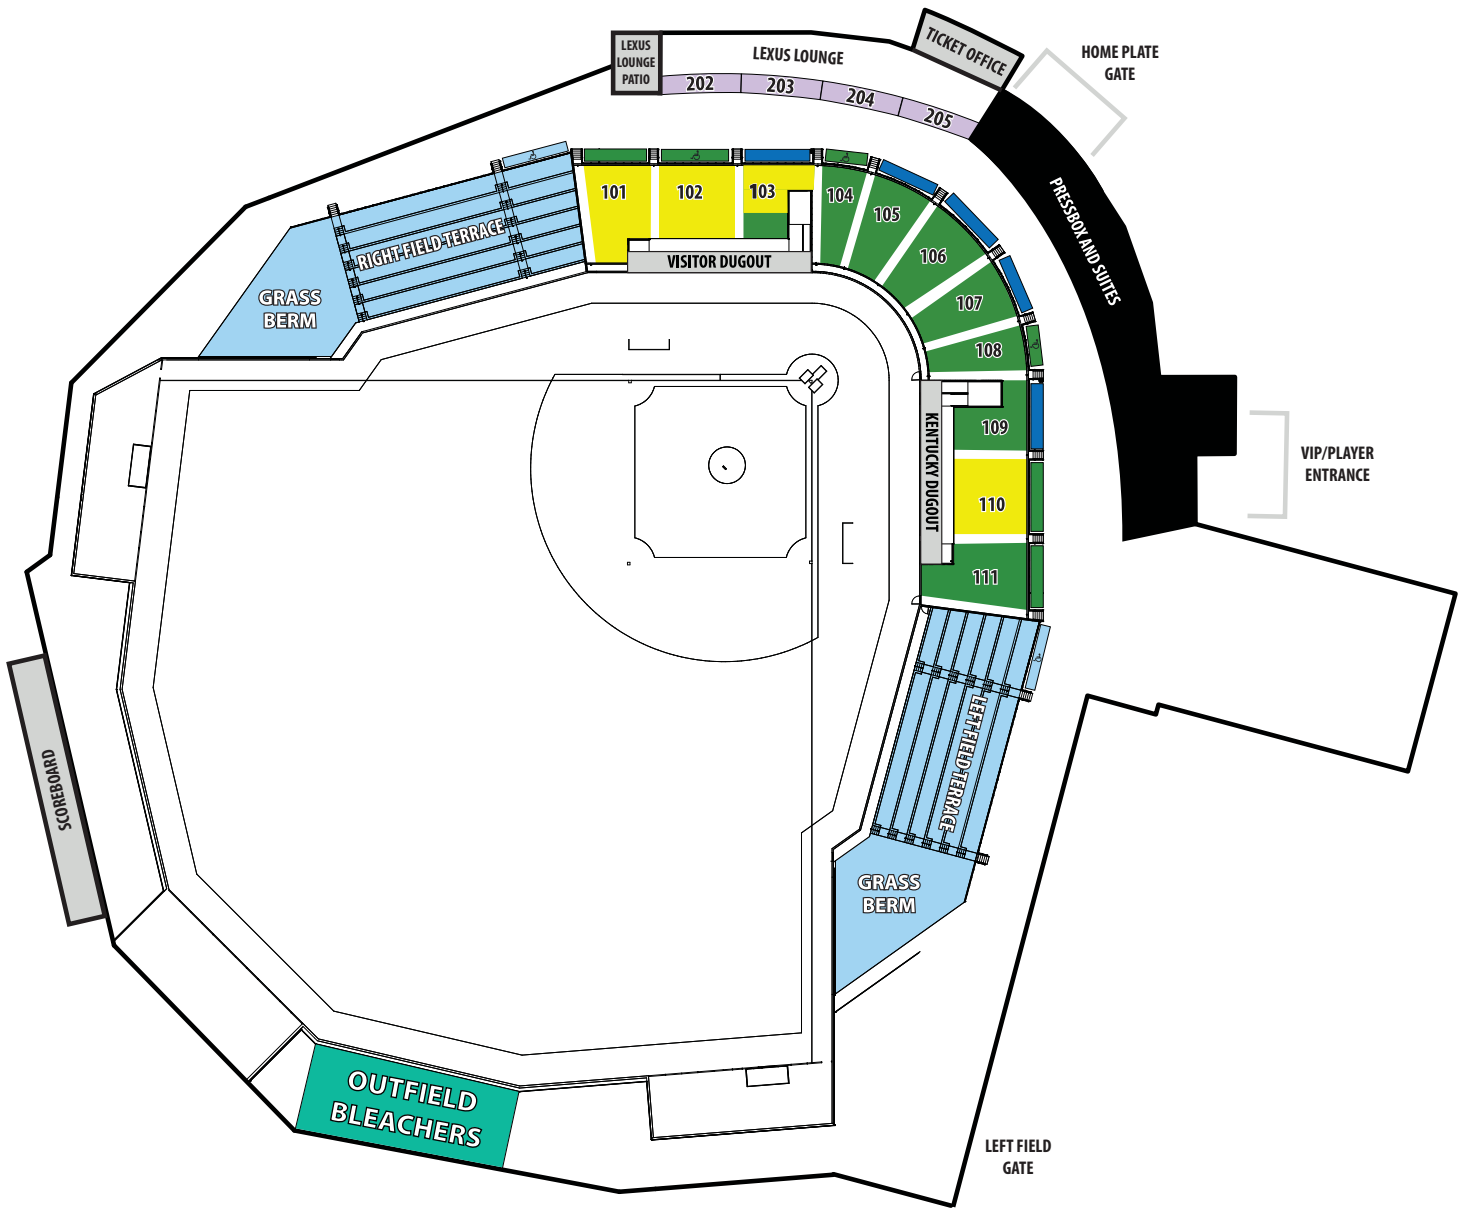

## 2024 NCAA BASEBALL SUPER REGIONAL

Institutional Seating
  Outfield Bleachers
  Reserved Seating
  Terrace Berm
  Lexus Lounge
  Loge Seating

When standing on the field and looking up into each section, seat 1 is on your left and the highest seat number is on your right. Outfield bleachers are general admission seats. A separate ticket is required for the Outfield Bleachers.

Chairbacks in section 101-111 and 202-205

\*Terrace/Berm is open seating with no permanent seats