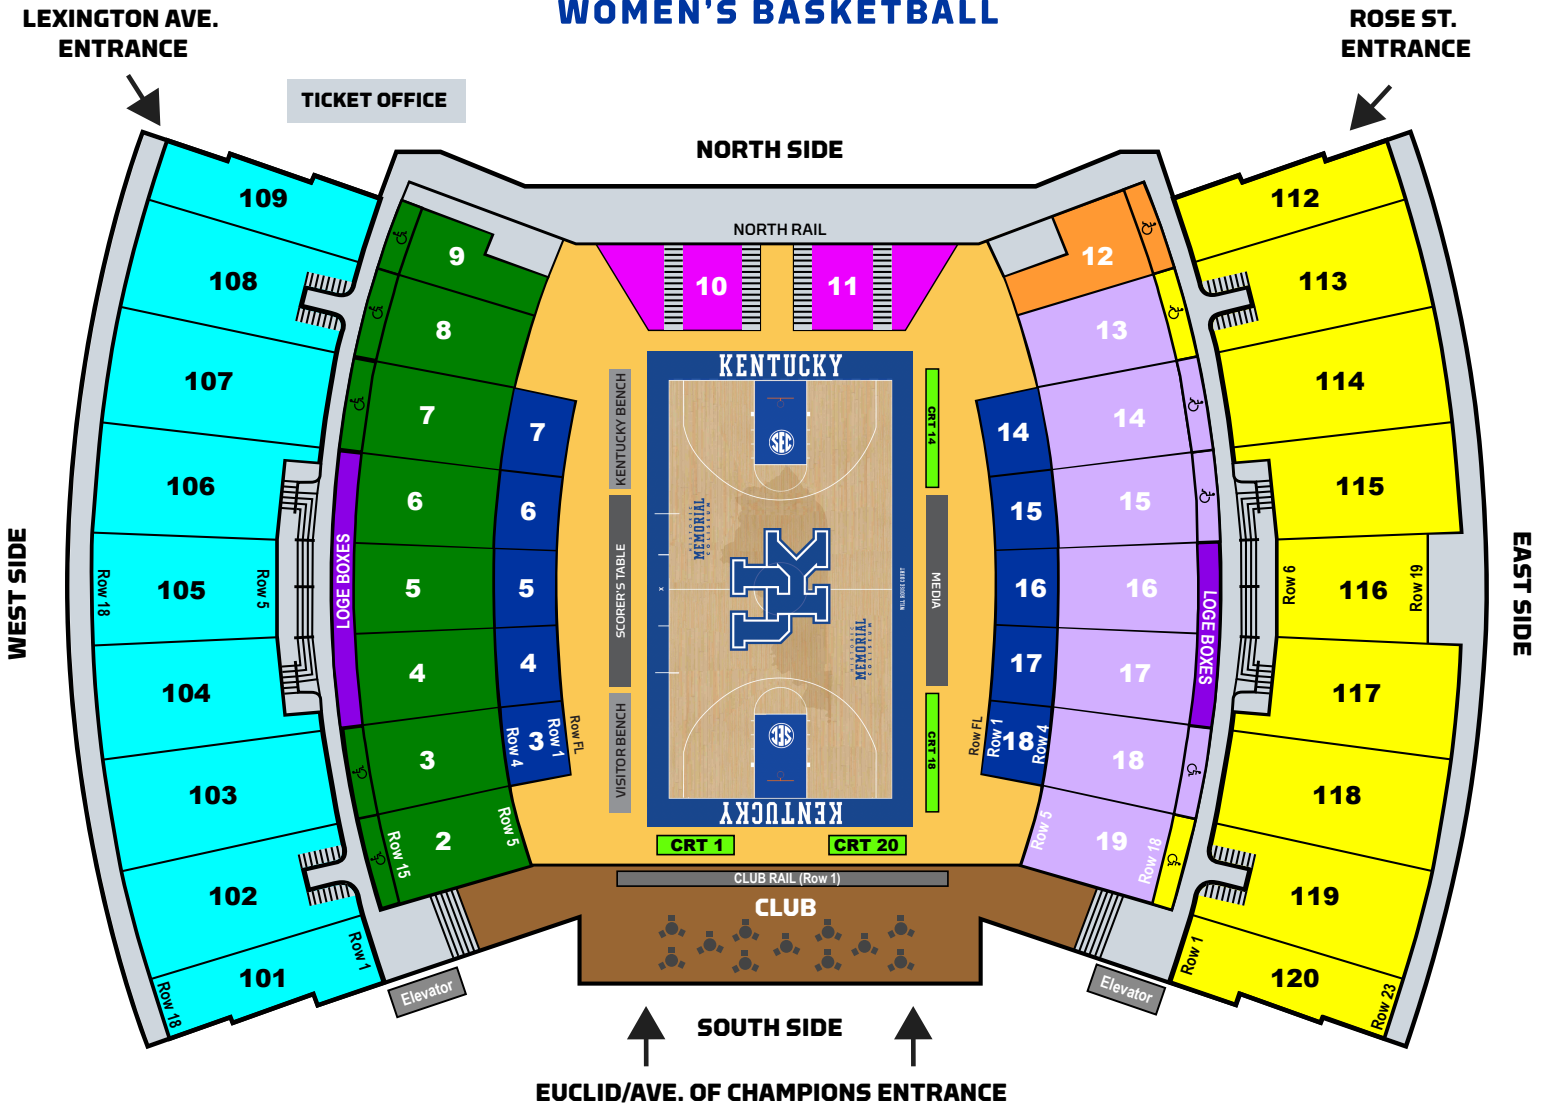

KENTUCKY[®]

VOLLEYBALL

2024 SEASON TICKET PRICING

LOCATION	TICKET PRICE	K FUND DONATION	TOTAL (PER SEAT)
Courtside	\$160	\$400	\$560
Loge Boxes	\$160	\$200	\$360
Champions Club - South Rail	\$160	\$200	\$360
Winners Circle (Padded Chairbacks)	\$130	\$0	\$130
West Lower Level (Chairback Seating)	\$110	\$0	\$110
West 100-Level (Chairback Seating)	\$95	\$0	\$95
East Lower Level (Bench Seating)	\$95	\$0	\$95
General Admission	\$70	\$0	\$70

OTHER SEATING AREAS	
UK Students	
Media	

When standing on the court and looking into each section, seat 1 is on your left and the highest seat number is on your right.

Elevator access goes from court/floor level to the main concourse between the lower level and 100-level. The entry from the main concourse into the 100-Level sections is then via stairs.

KENTUCKY®

WOMEN'S BASKETBALL

2024-2025 SEASON TICKET PRICING

LOCATION	TICKET PRICE	K FUND DONATION	TOTAL (PER SEAT)
Courtside	\$175	\$575	\$750
Loge Boxes	\$175	\$325	\$500
Champions Club - South Rail	\$175	\$325	\$500
Winners Circle (Padded Chairbacks)	\$125	\$50	\$175
West Lower Level (Chairback Seating)	\$125	\$0	\$125
West 100-Level (Chairback Seating)	\$100	\$0	\$100
East Lower Level (Bench Seating)	\$100	\$0	\$100
General Admission (Bench Seating)	\$80	\$0	\$80

KENTUCKY[®]

GYMNASTICS

2025 SEASON TICKET PRICING

LOCATION	TICKET PRICE	K FUND DONATION	TOTAL (PER SEAT)
Loge Boxes	\$100	\$100	\$200
Champions Club - South Rail	\$100	\$100	\$200
Winners Circle (Padded Chairbacks)	\$75	\$0	\$75
West Lower Level (Chairback Seating)	\$60	\$0	\$60
West 100-Level (Chairback Seating)	\$50	\$0	\$50
East Lower Level (Bench Seating)	\$50	\$0	\$50
General Admission (Bench Seating)	\$40	\$0	\$40