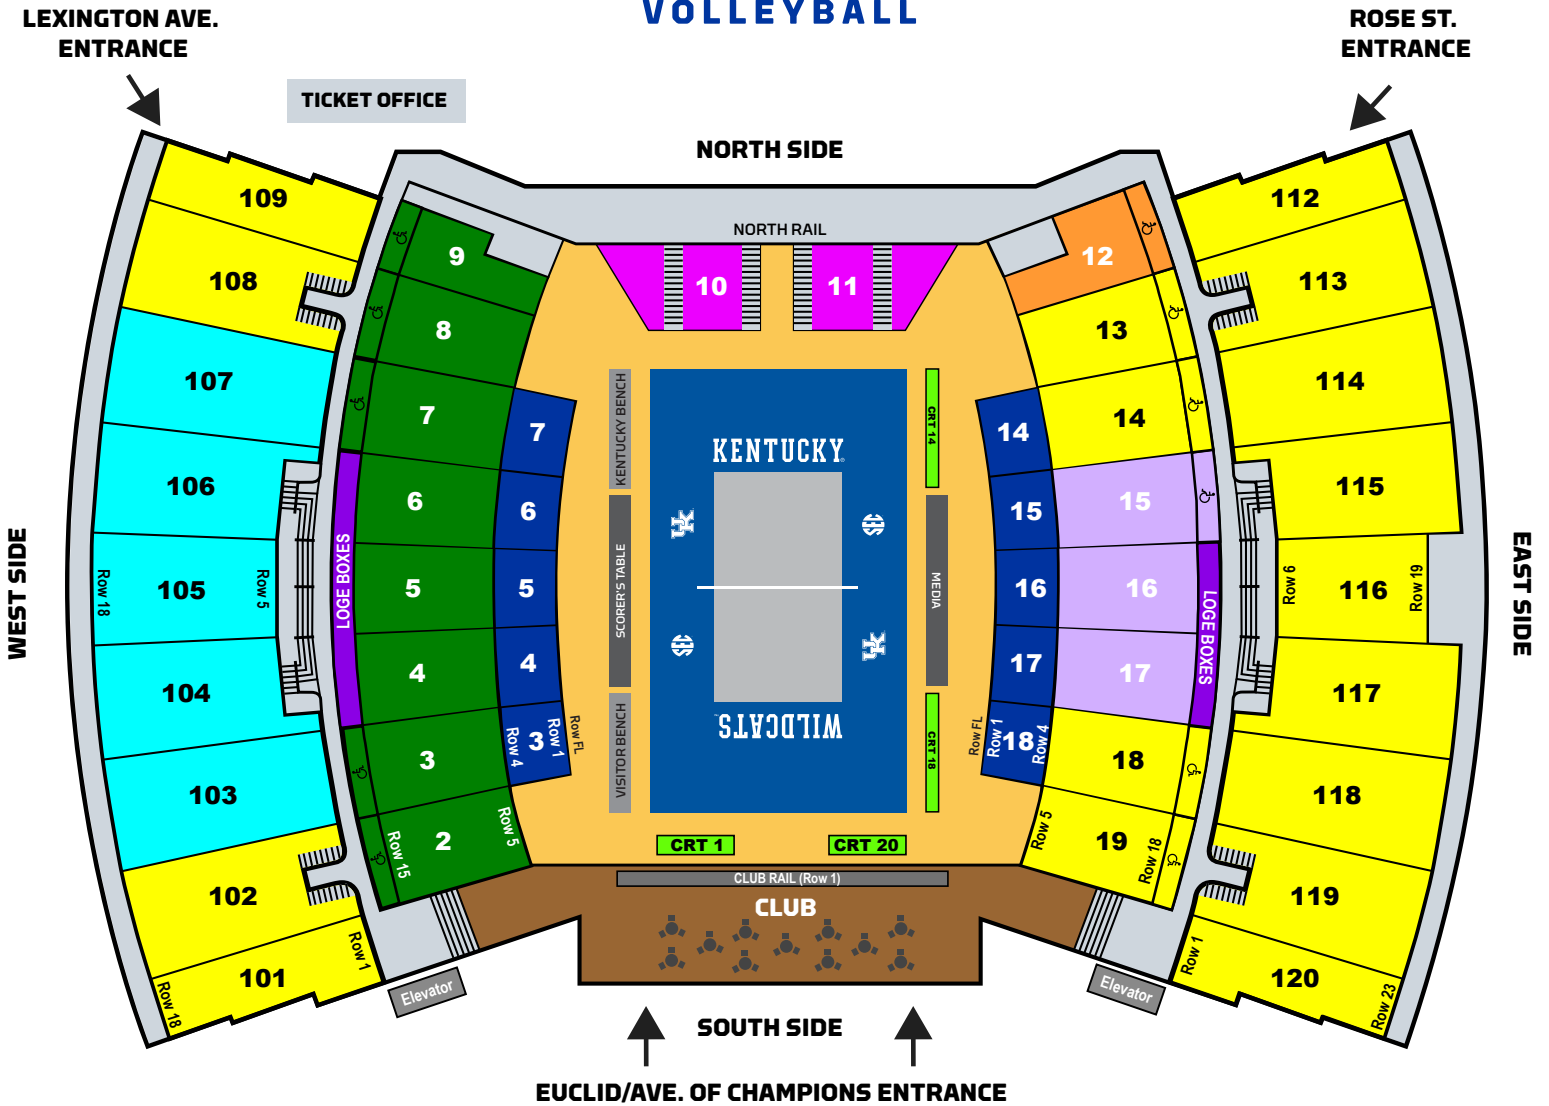

KENTUCKY[®]

VOLLEYBALL

2024 SEASON TICKET PRICING

LOCATION	TICKET PRICE	K FUND DONATION	TOTAL (PER SEAT)
Courtside	\$160	\$400	\$560
Loge Boxes	\$160	\$200	\$360
Champions Club - South Rail	\$160	\$200	\$360
Winners Circle (Padded Chairbacks)	\$130	\$0	\$130
West Lower Level (Chairback Seating)	\$110	\$0	\$110
West 100-Level (Chairback Seating)	\$95	\$0	\$95
East Lower Level (Bench Seating)	\$95	\$0	\$95
General Admission	\$70	\$0	\$70

OTHER SEATING AREAS	
UK Students	
Media	

When standing on the court and looking into each section, seat 1 is on your left and the highest seat number is on your right.

Elevator access goes from court/floor level to the main concourse between the lower level and 100-level. The entry from the main concourse into the 100-Level sections is then via stairs.

KENTUCKY®

WOMEN'S BASKETBALL

2024-2025 SEASON TICKET PRICING

LOCATION	TICKET PRICE	K FUND DONATION	TOTAL (PER SEAT)
Courtside	\$175	\$575	\$750
Loge Boxes	\$175	\$325	\$500
Champions Club - South Rail	\$175	\$325	\$500
Winners Circle (Padded Chairbacks)	\$125	\$50	\$175
West Lower Level (Chairback Seating)	\$125	\$0	\$125
West 100-Level (Chairback Seating)	\$100	\$0	\$100
East Lower Level (Bench Seating)	\$100	\$0	\$100
General Admission (Bench Seating)	\$80	\$0	\$80