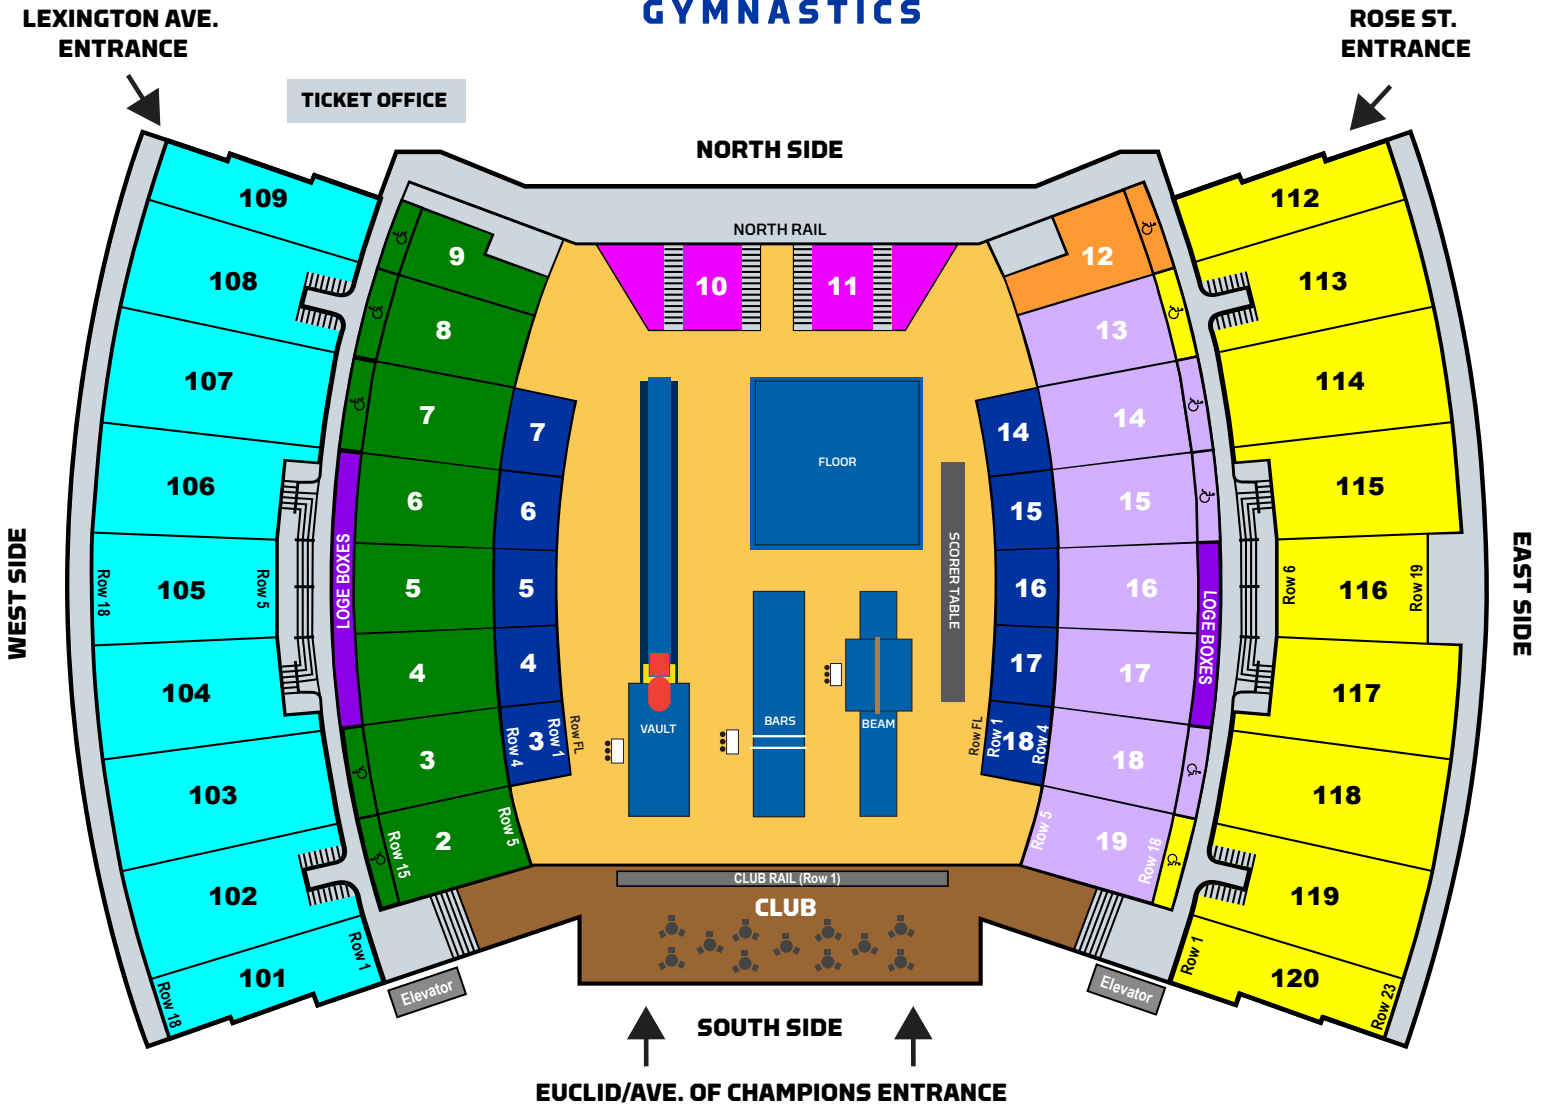

OTHER SEATING AREAS	
UK Students	
Media	

When standing on the court and looking into each section, seat 1 is on your left and the highest seat number is on your right.

Elevator access goes from court/floor level to the main concourse between the lower level and 100-level. The entry from the main concourse into the 100-Level sections is then via stairs.

KENTUCKY®

WOMEN'S BASKETBALL

2024-2025 SEASON TICKET PRICING

LOCATION	TICKET PRICE	K FUND DONATION	TOTAL (PER SEAT)
Courtside	\$175	\$575	\$750
Loge Boxes	\$175	\$325	\$500
Champions Club - South Rail	\$175	\$325	\$500
Winners Circle (Padded Chairbacks)	\$125	\$50	\$175
West Lower Level (Chairback Seating)	\$125	\$0	\$125
West 100-Level (Chairback Seating)	\$100	\$0	\$100
East Lower Level (Bench Seating)	\$100	\$0	\$100
General Admission (Bench Seating)	\$80	\$0	\$80

KENTUCKY[®]

GYMNASTICS

2025 SEASON TICKET PRICING

LOCATION	TICKET PRICE	K FUND DONATION	TOTAL (PER SEAT)
Loge Boxes	\$100	\$100	\$200
Champions Club - South Rail	\$100	\$100	\$200
Winners Circle (Padded Chairbacks)	\$75	\$0	\$75
West Lower Level (Chairback Seating)	\$60	\$0	\$60
West 100-Level (Chairback Seating)	\$50	\$0	\$50
East Lower Level (Bench Seating)	\$50	\$0	\$50
General Admission (Bench Seating)	\$40	\$0	\$40