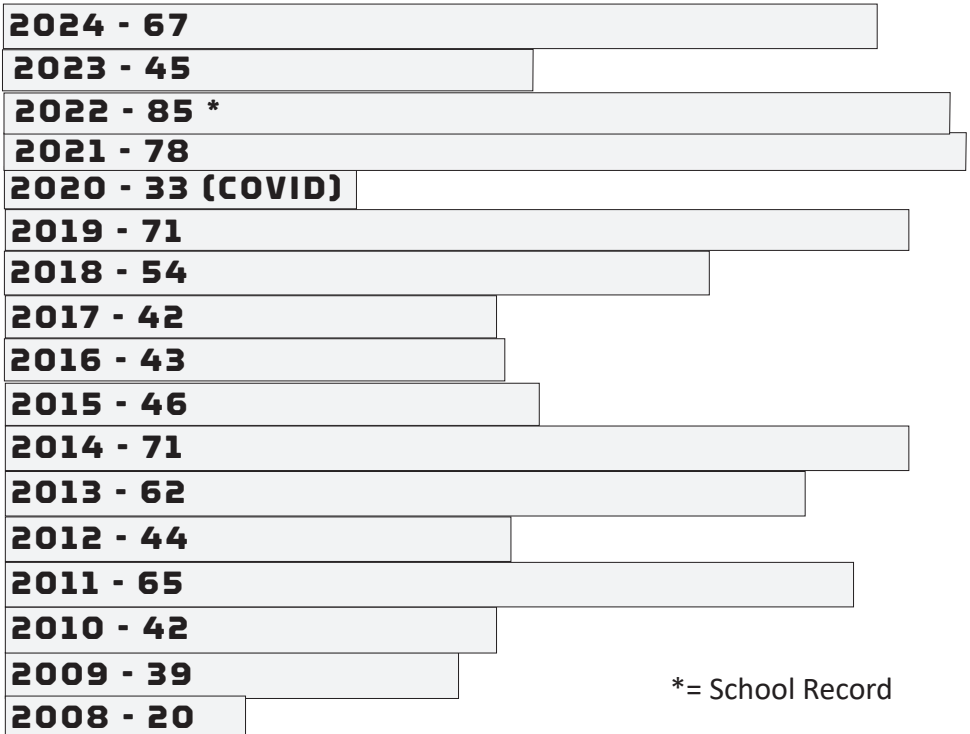

KENTUCKY HOME RUN TRACKER UNDER COACH KRISTINE HIMES

*= School Record