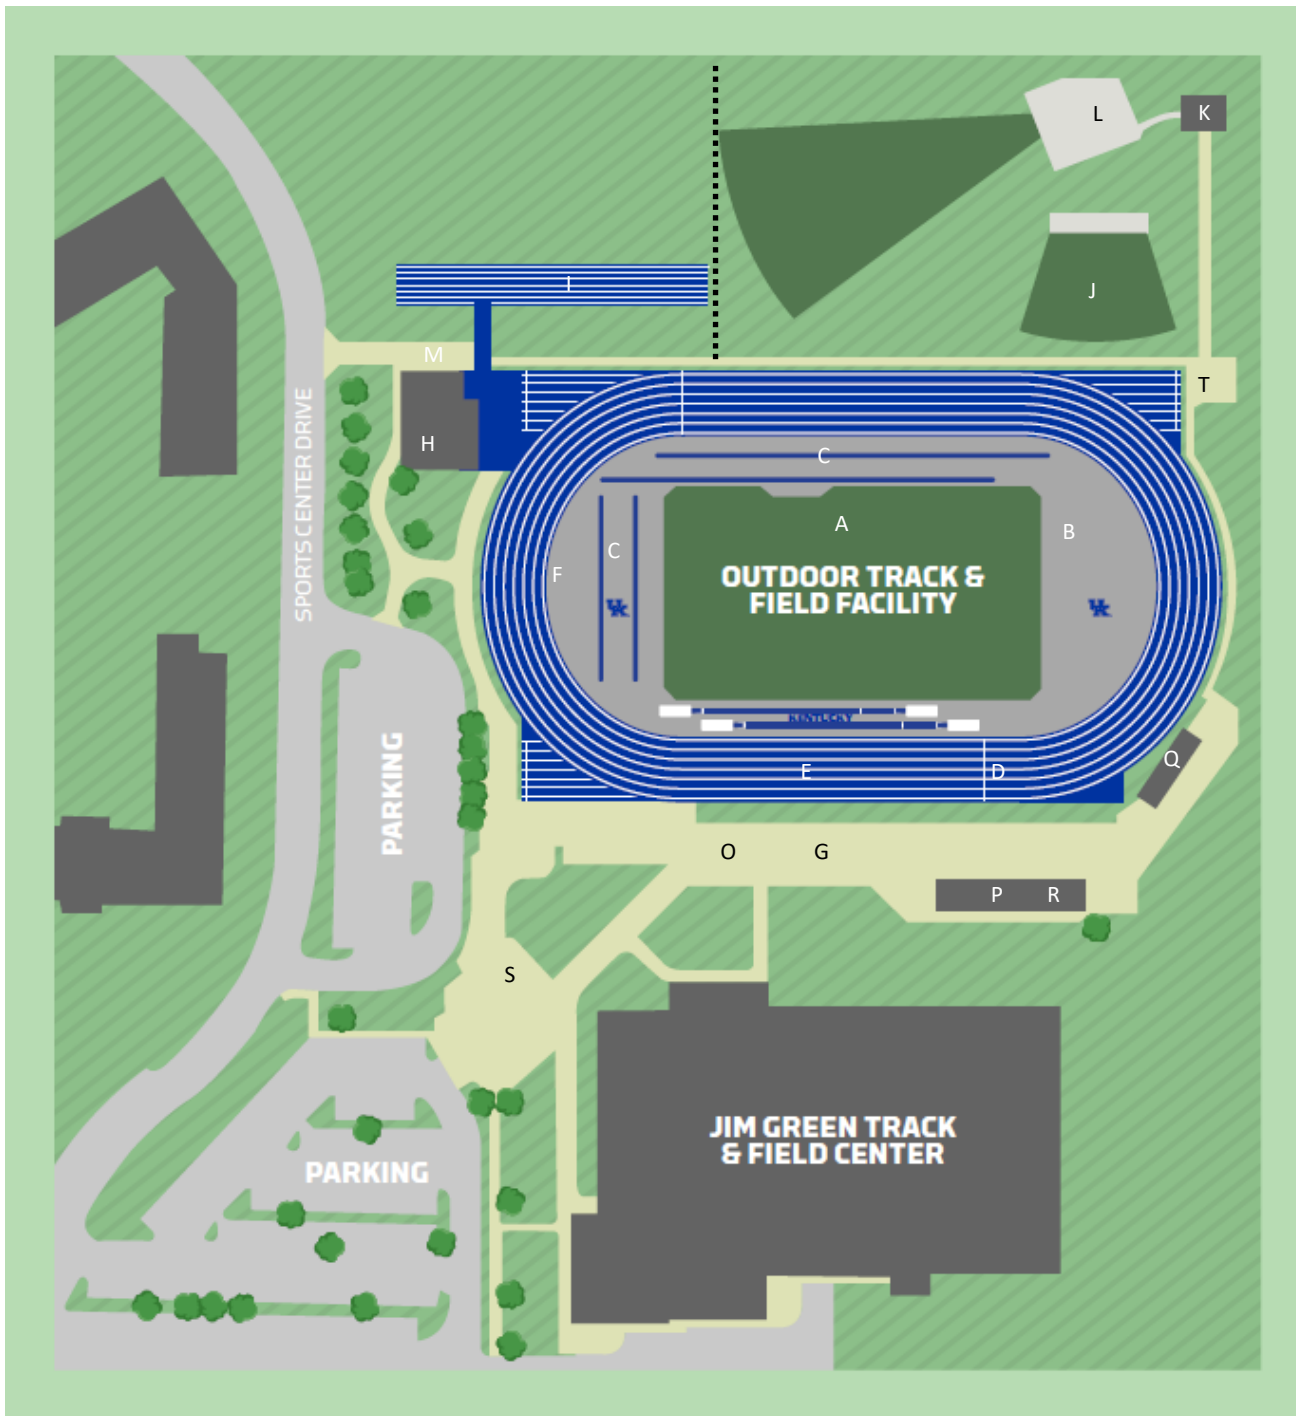

NCAA TRACK & FIELD EAST FIRST ROUNDS MEET DIAGRAM

- A. Infield
- B. High Jump
- C. Alternate Pole Vault
- D. Finish Line
- E. Home Stretch
- F. Steeplechase
- G. Concourse Walk Way
- H. Equipment Building
- I. Warm-Up Track
- J. Shot Put
- K. Throws Equip. Bldg
- L. Hammer/Discus
- M. Athlete Check-In
- N. Main Concourse
- O. Bleacher Area
- P. Grandstand
- Q. Press Box
- R. Concessions/Restrooms
- S. Main Entrance
- T. Video Board