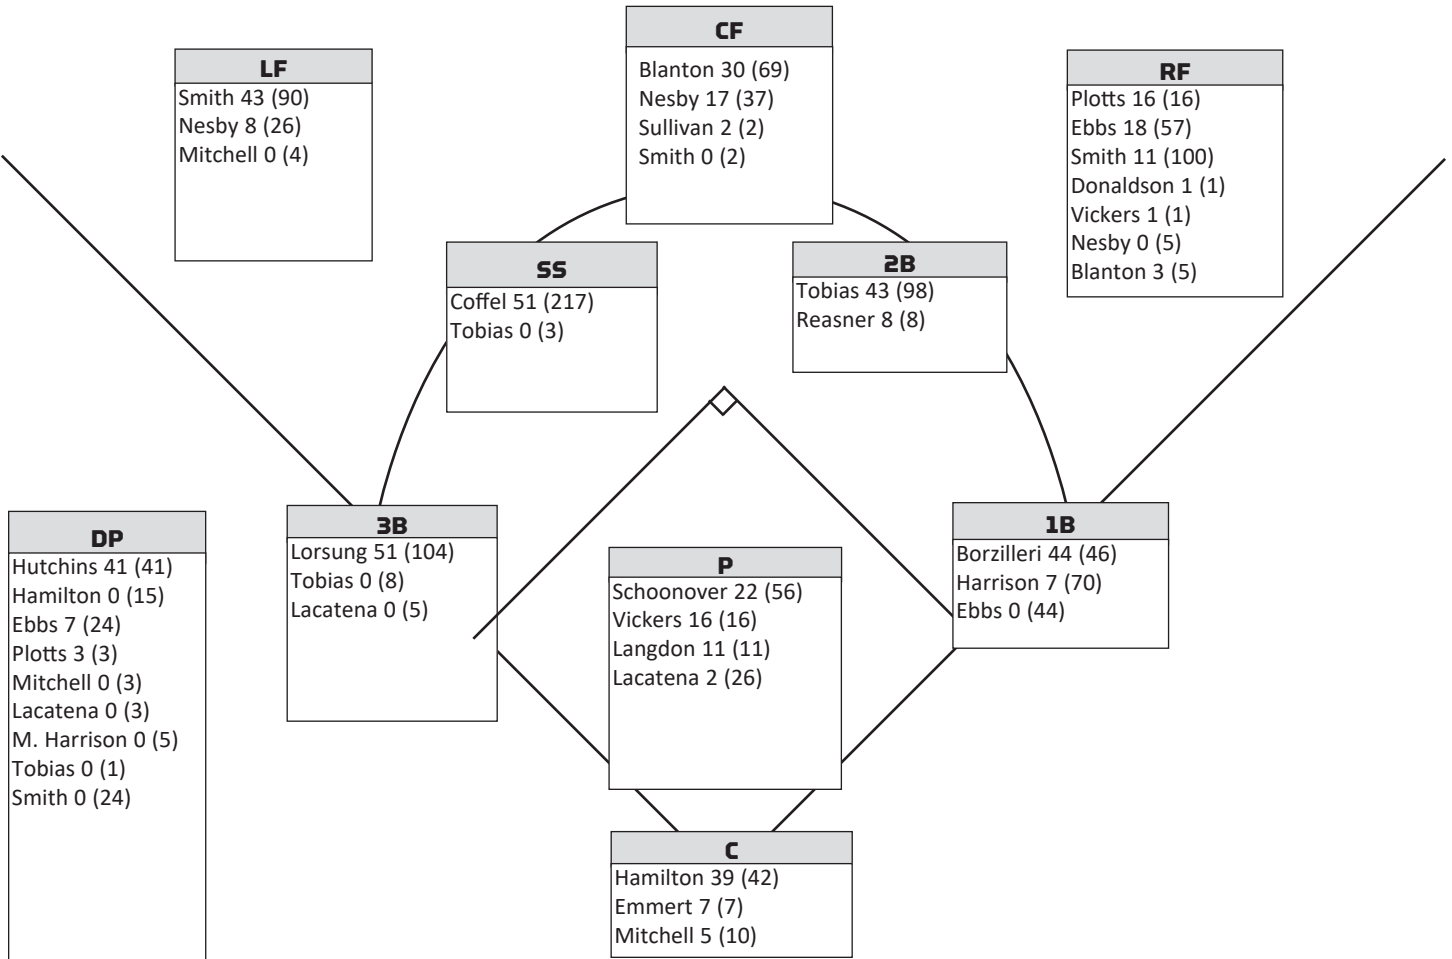

2024 KENTUCKY SOFTBALL | 2024 SEC TOURNAMENT

2024 STARTS BY BATTING ORDER

Player	1	2	3	4	5	6	7	8	9
Jenna Blanton	.	.	.	.	.	4	15	12	4
Lauryn Borzilleri	.	3	5	3	1	3	3	3	23
Erin Coffel	24	26	1	.	.	.	.	.	.
Emory Donaldson	.	.	.	.	.	.	.	1	.
Taylor Ebbs	.	.	10	1	12	3	.	.	1
Ella Emmert	.	.	.	.	.	1	2	4	.
Karissa Hamilton	.	.	.	2	5	23	9	.	.
Meeko Harrison	.	.	.	.	.	3	4	.	.
Taylor Hess	.	.	.	.	.	.	.	.	.
Ally Hutchins	5	5	8	19	3	.	.	.	.
Alexia Lacatena	.	.	.	.	.	.	.	.	.
Sydney Langdon	.	.	.	.	.	.	.	.	.
Camryn Lookadoo	.	.	.	.	.	.	.	.	.
Grace Lorsung	.	.	2	14	21	10	4	.	.
Hallie Mitchell	.	.	.	.	.	.	1	4	.
Vanessa Nesby	3	3	3	.	.	.	6	5	5
Peyton Plotts	.	.	2	12	9	.	.	.	.
Cassie Reasner	.	.	.	.	.	3	1	3	.
Stephanie Schoonover	.	.	.	.	.	.	.	.	.
Rylea Smith	19	10	19	.	.	.	.	.	1
Delani Sullivan	.	.	.	.	.	1	1	.	.
Erica Thulen	.	.	1	.	.	.	.	.	.
Margaret Tobias	.	4	.	.	.	.	5	18	17
Jaden Vickers	.	.	.	.	.	.	.	1	.

STARTS BY POSITION IN 2024 (CAREER)