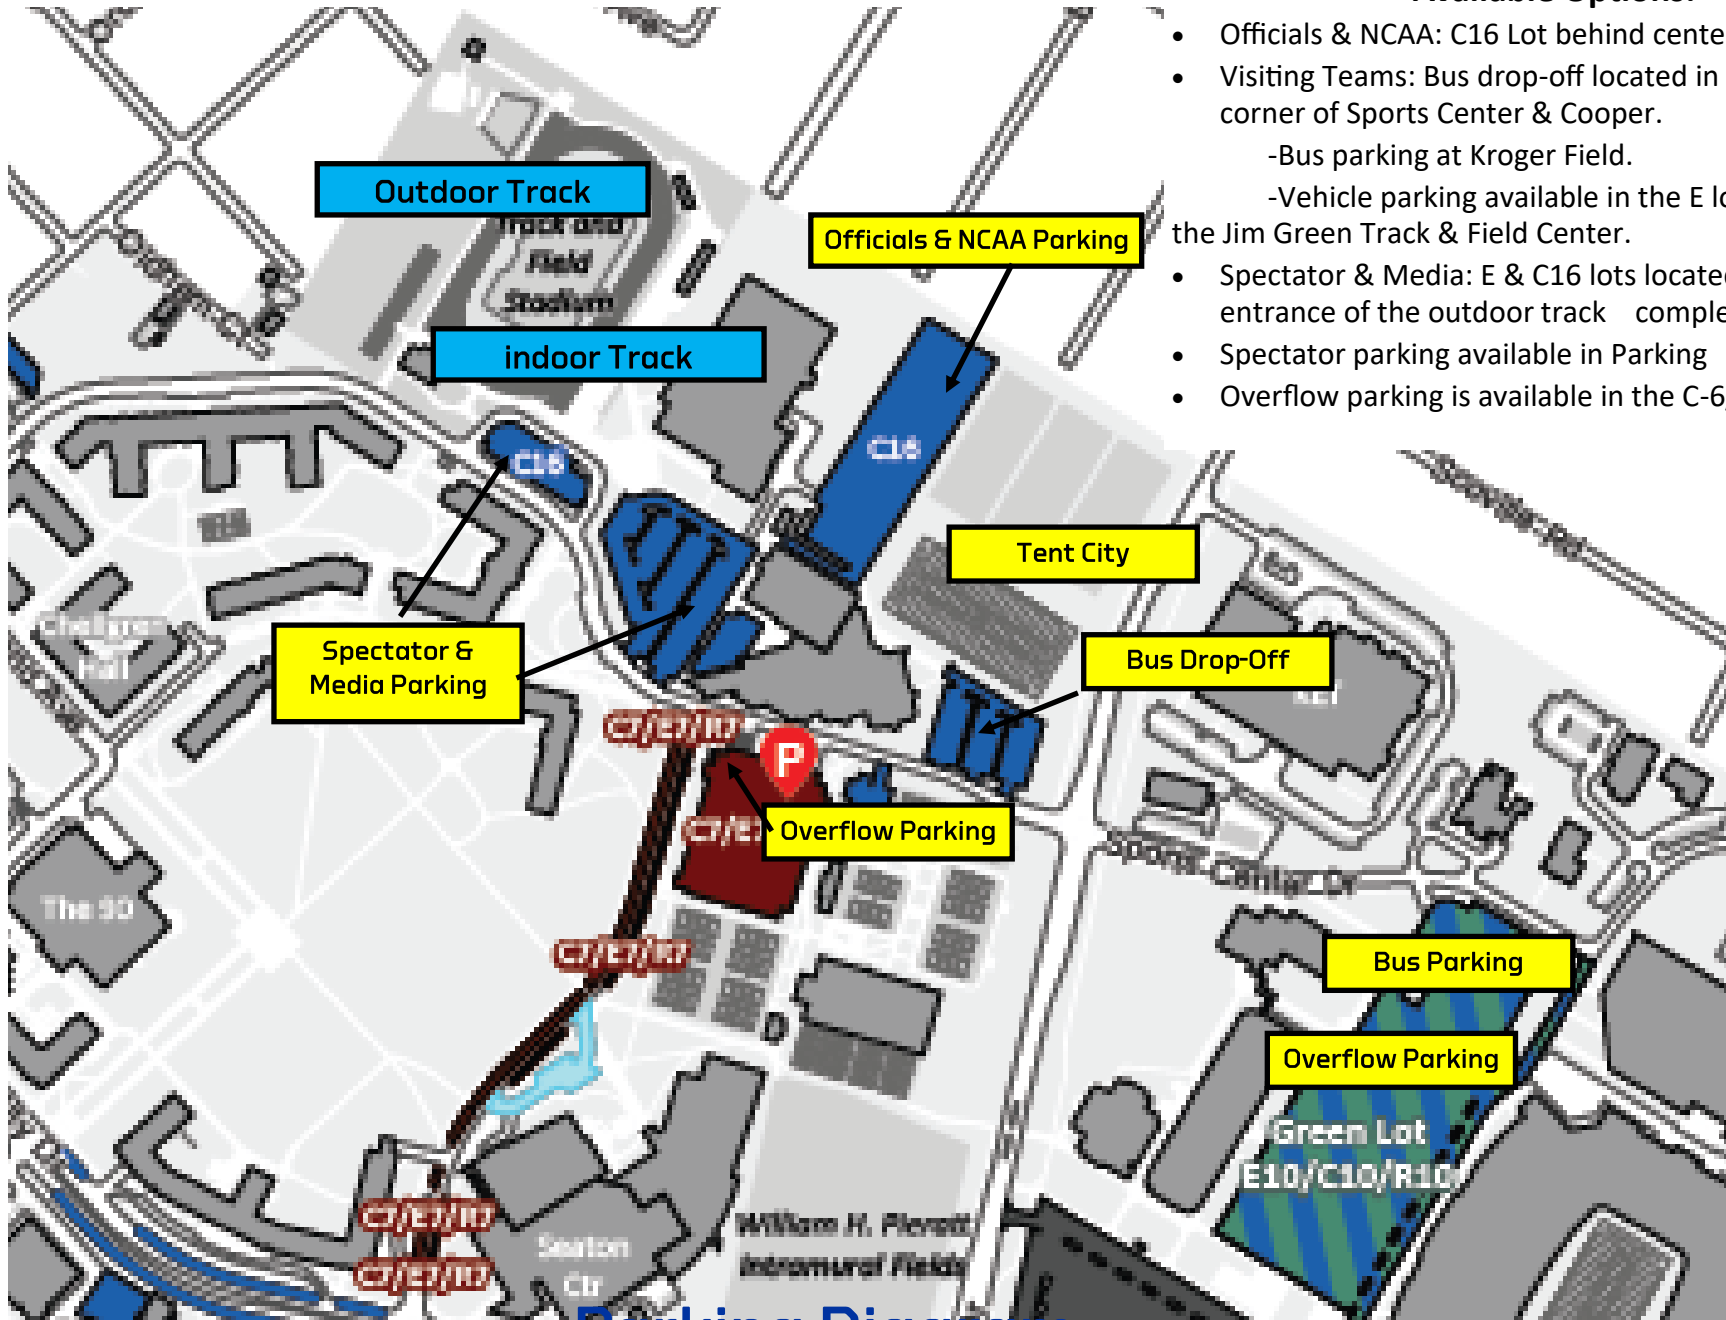

NCAA TRACK & FIELD EAST FIRST ROUNDS PARKING MAP

Available Options:

- Officials & NCAA: C16 Lot behind center field
- Visiting Teams: Bus drop-off located in the E lot at the corner of Sports Center & Cooper.
-Bus parking at Kroger Field.
-Vehicle parking available in the E lot adjacent to the Jim Green Track & Field Center.
- Spectator & Media: E & C16 lots located near the main entrance of the outdoor track complex.
- Spectator parking available in Parking Structure #7.
- Overflow parking is available in the C-6/Green Lot.

Parking Diagram