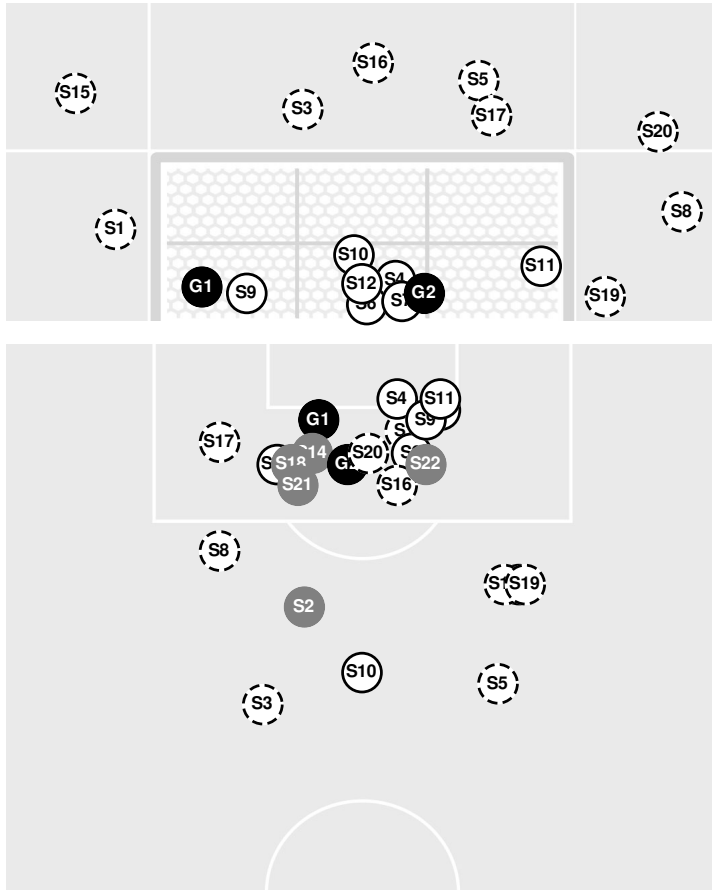

**CENTRAL MICHIGAN 0, KENTUCKY 1**

Official Soccer Shot Chart - Final  
**Central Michigan vs Kentucky**  
 8/15/2024 Bell Soccer Complex, Lexington, Kentucky  
 2024-25 Women's Soccer

**Match Time:** 7:30 PM  
**Match Duration:** 01:49  
**Attendance:** 443

**Officials:** Noah Matoes, Rachel Casey, Kevin Fikar, Thai Huynh

Shots by Half Intervals	Wildcats	1st Half	2nd Half
		Wildcats	10
	Chippewas	3	0

Shot Chart

WILDCATS

CHIPPEWAS

S Shot Off Target  
 S Shot On Target  
 S Blocked  
 G Goal / Own Goal