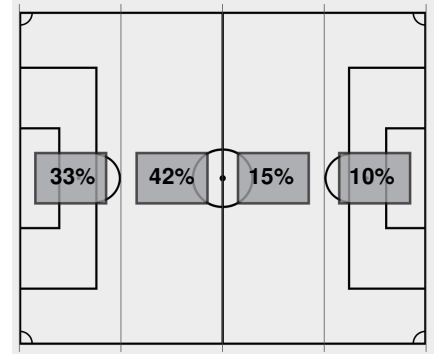

Offsides: Central Michigan 0, Kentucky 4.

Attacking Direction →

3	TOTAL SHOTS	10
1	SHOTS ON TARGET	5
4	SAVES	1
3	CORNERS	3
0	OFFSIDES	4
0	YELLOW CARDS	0
0	RED CARDS	0
46%	POSSESSION TOTAL	54%

← Attacking Direction