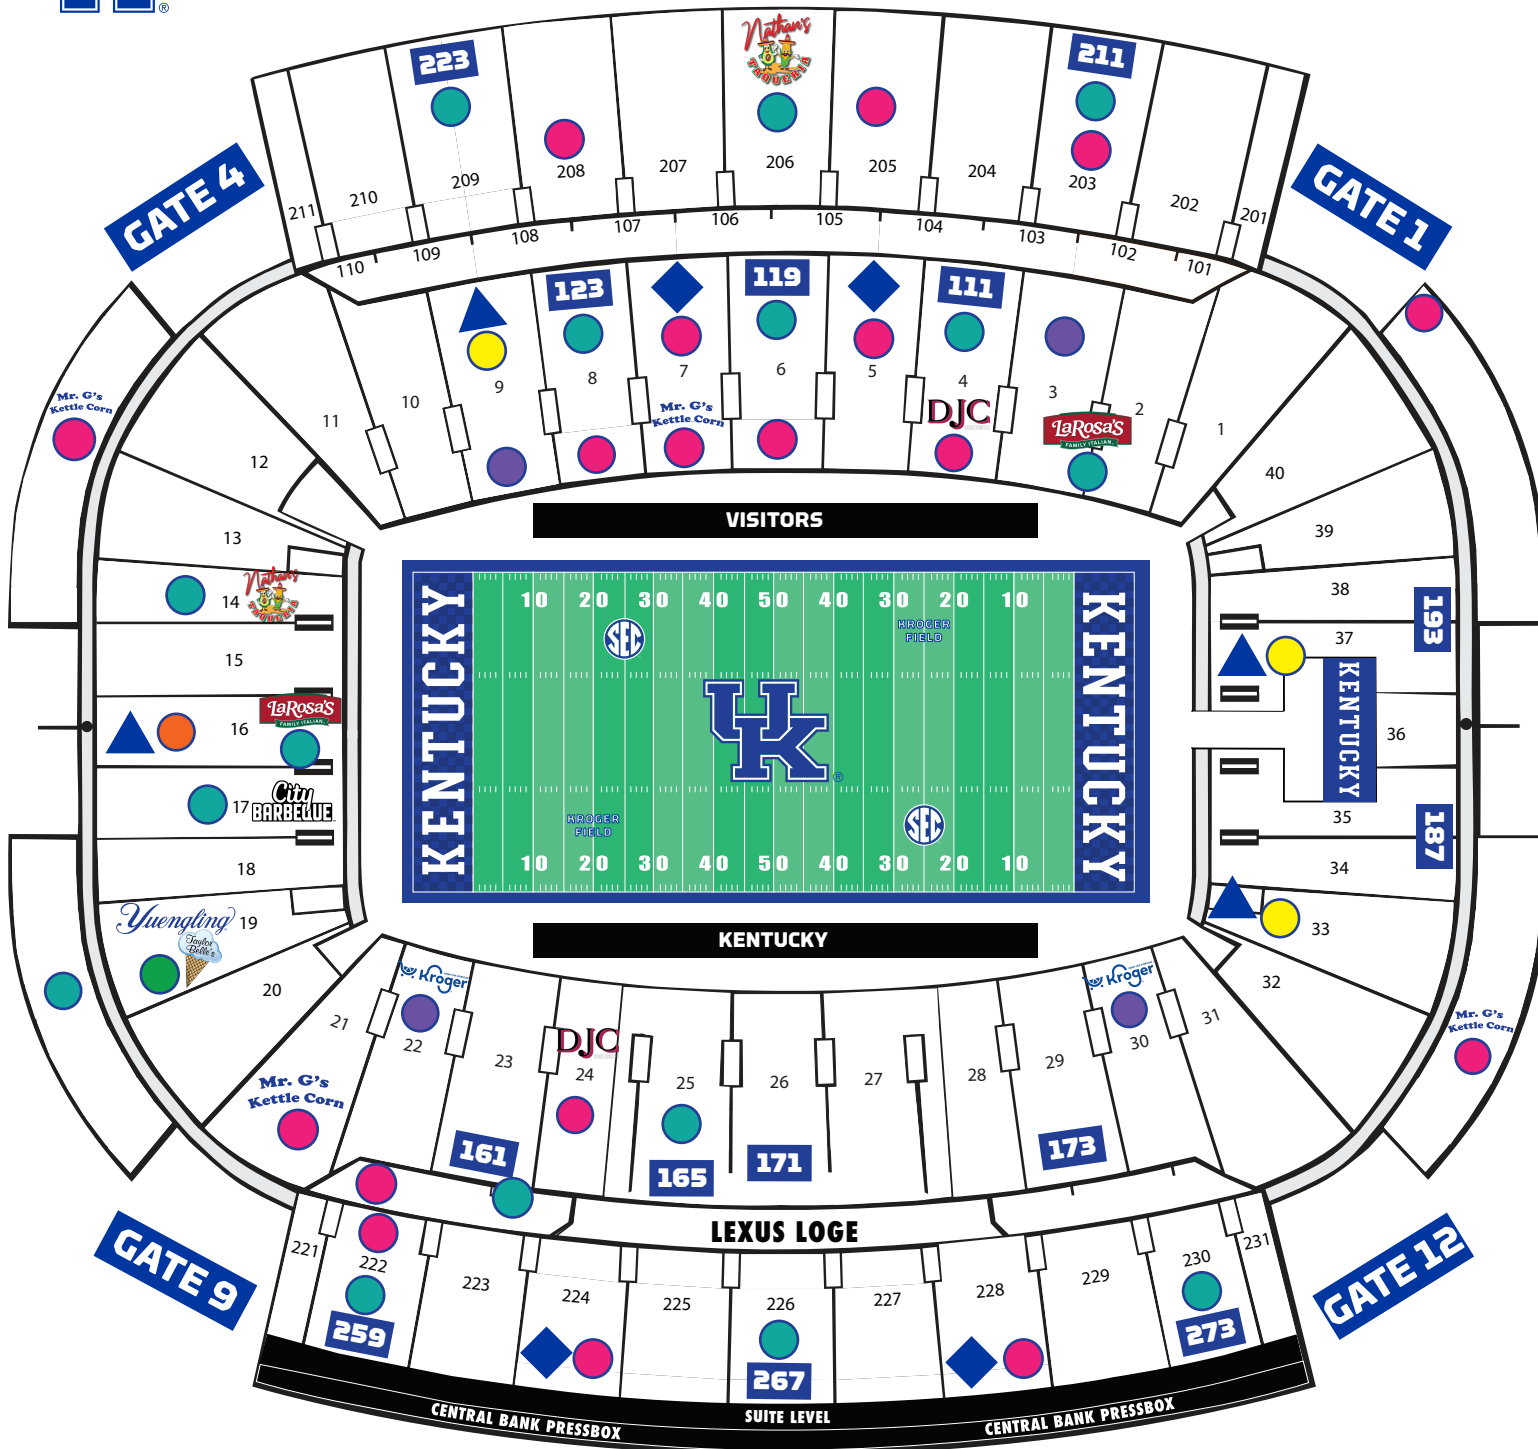

KENTUCKY FOOTBALL BEVERAGE MAP

KEY

Grab N' Go Beer & Snacks

Draft Beer

Beer Kiosk

Craft Beer Stand

Yuengling Lager
Yuengling Flight
Yuengling Light

Beer Trailer

Bud Light
Michelob Ultra
Yuengling Lager
Yuengling Flight

Beer Portables

Bud Light
Bud Light Seltzer
Michelob Ultra
Yuengling Lager

Bud Light
Michelob ultra

Beer Trailer

Bud Light
Michelob Ultra
Black Cherry Seltzer
Stella
Big Kona

Walkthrough Stand

Yuengling Lager
Bud Light
Michelob Ultra
Black Cherry Seltzer