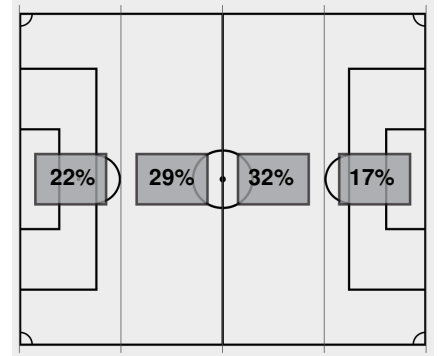

Offsides: Kentucky 1, Illinois 0.

Attacking Direction →

10	TOTAL SHOTS	8
5	SHOTS ON TARGET	3
2	SAVES	4
4	CORNERS	4
1	OFFSIDES	0
2	YELLOW CARDS	0
0	RED CARDS	0
54%	POSSESSION TOTAL	46%

← Attacking Direction