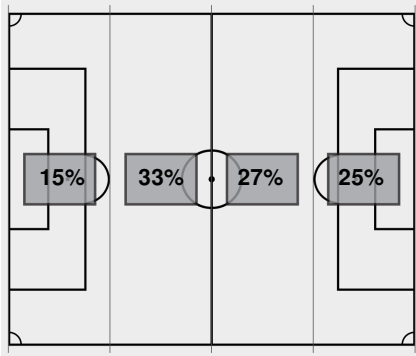

Offsides: Kentucky 1, Illinois 0.

Attacking Direction →

10	TOTAL SHOTS	8
5	SHOTS ON TARGET	3
2	SAVES	4
4	CORNERS	4
1	OFFSIDES	0
2	YELLOW CARDS	0
0	RED CARDS	0
54%	POSSESSION TOTAL	46%

← Attacking Direction