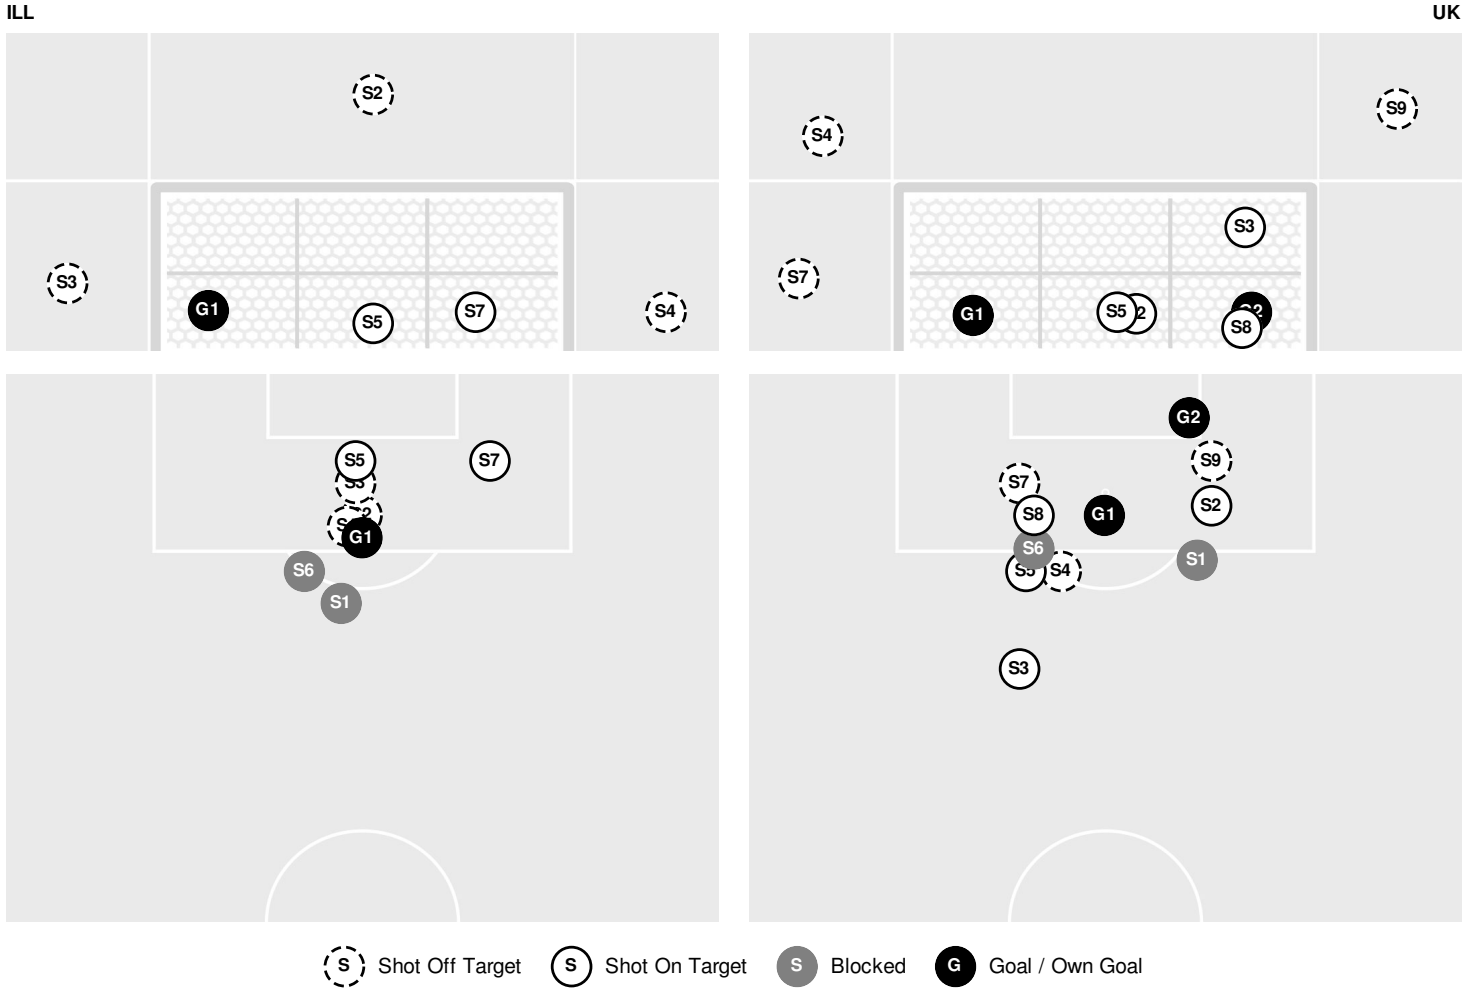

Officials: Erin Patterson, Abdu Bensalah, William DeLois, Michael Witsman

Shots by Half Intervals		1st Half	2nd Half
ILL		5	3
UK		3	8

Shot Chart

Shot Summary