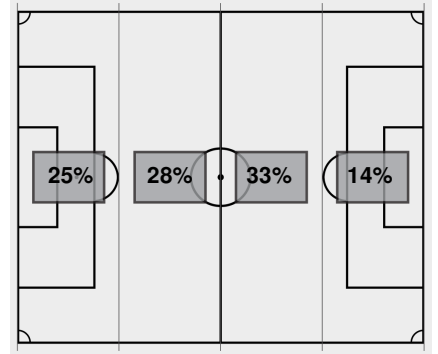

Stadium: Demirjian Park

Officials: Referee: Erin Patterson; Asst. Referee: Abdu Bensalah; William DeLois; Alt. Official: Michael Witsman;

Offsides: Kentucky 0, Illinois 0.

Attacking Direction →

3	TOTAL SHOTS	5
2	SHOTS ON TARGET	1
1	SAVES	1
1	CORNERS	3
0	OFFSIDES	0
0	YELLOW CARDS	0
0	RED CARDS	0
55%	POSSESSION TOTAL	45%