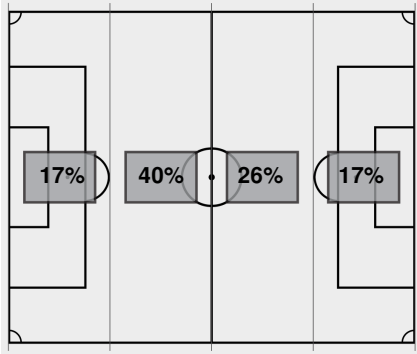

Official Soccer Box Score - First Half

Kentucky vs Illinois

8/31/2024 Demirjian Park, Champaign, IL
2024-25 Women's Soccer

Match Time: 2:00 PM

Match Duration: 01:58

Attendance: 689

Officials: Erin Patterson, Abdu Bensalah, William DeLois, Michael Witsman

Stadium: Demirjian Park

Officials: Referee: Erin Patterson; Asst. Referee: Abdu Bensalah; William DeLois; Alt. Official: Michael Witsman;

Offsides: Kentucky 0, Illinois 0.

Attacking Direction →

3	TOTAL SHOTS	5
2	SHOTS ON TARGET	1
1	SAVES	1
1	CORNERS	3
0	OFFSIDES	0
0	YELLOW CARDS	0
0	RED CARDS	0
55%	POSSESSION TOTAL	45%