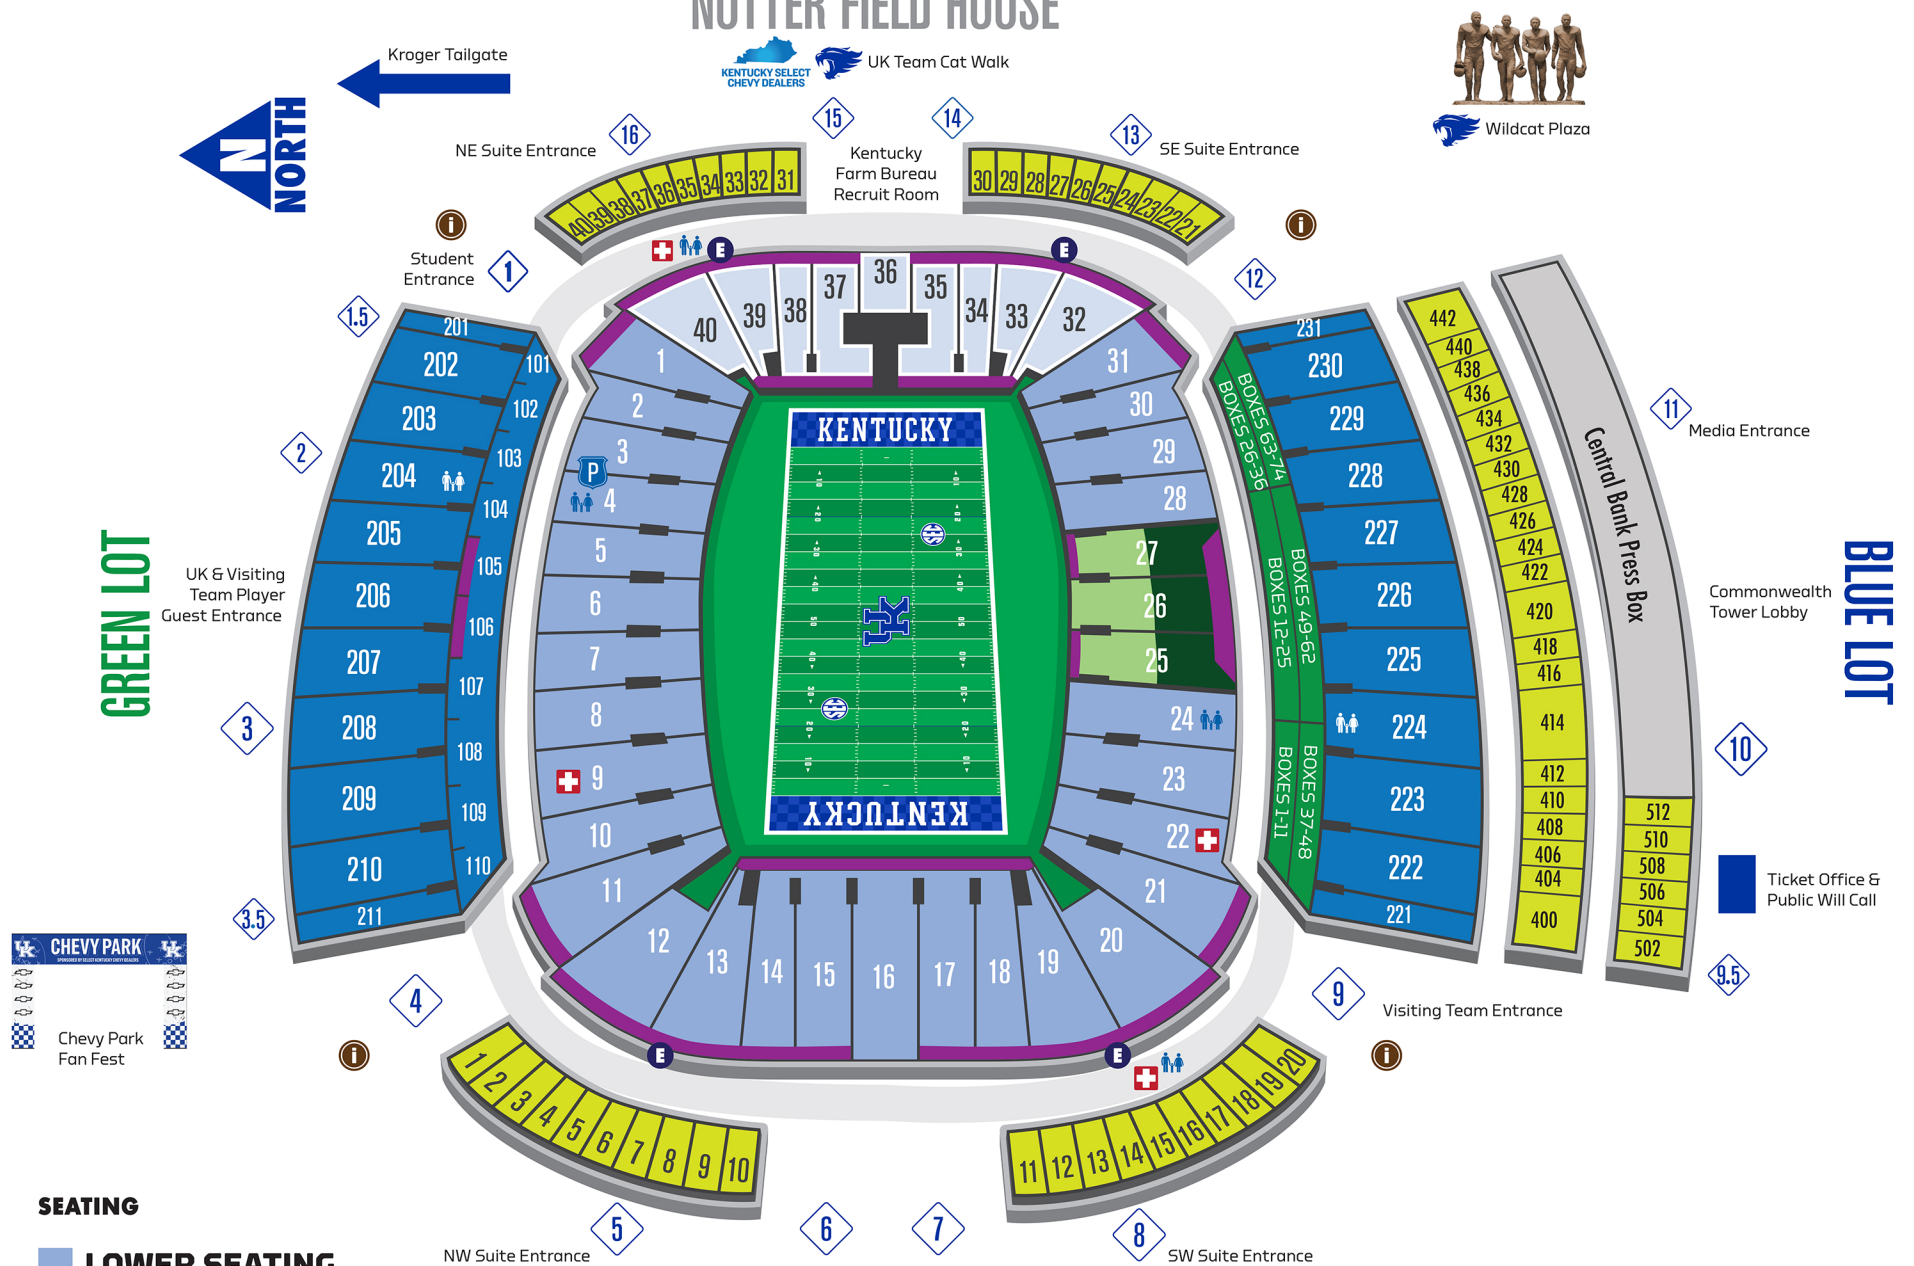

## KROGER FIELD MAP

### NUTTER FIELD HOUSE

#### SEATING

- LOWER SEATING
- UPPER SEATING
- SUITES
- CENTRAL BANK CLUB
- LONGSHIP CLUB
- LEXUS LOGE
- STUDENTS
- DISABLED SEATING

#### LEGEND

- i Guest Services & Mobile Help
- + First Aid
- 👤 Family Restroom
- E Elevators
- P Police Assistance / Lost & Found
- 5 Gate Number