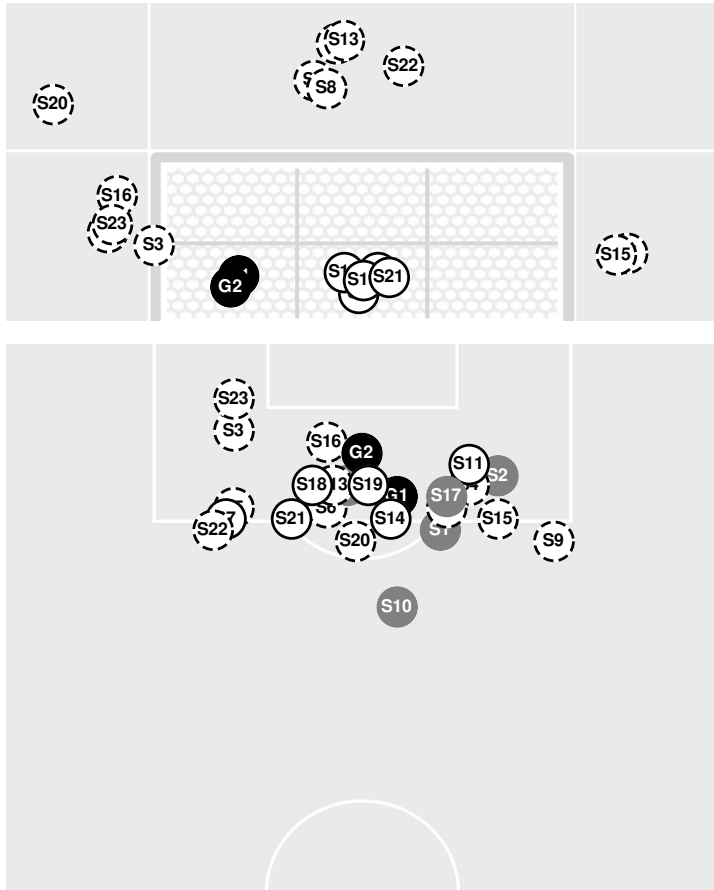

Official Soccer Shot Chart - Final
Morehead St. vs Kentucky
8/18/2024 Wendell & Vickie Bell Soccer Complex, Lexington
2024-25 Women's Soccer

Match Time: 7:30 PM
Match Duration: 02:09
Attendance: 498

Officials: Jaclyn Williams, Khary Williams, Don Cooper, Chad Collins

Shots by Half Intervals		1st Half	2nd Half
Wildcats		13	12
Eagles		0	2

Shot Chart

WILDCATS