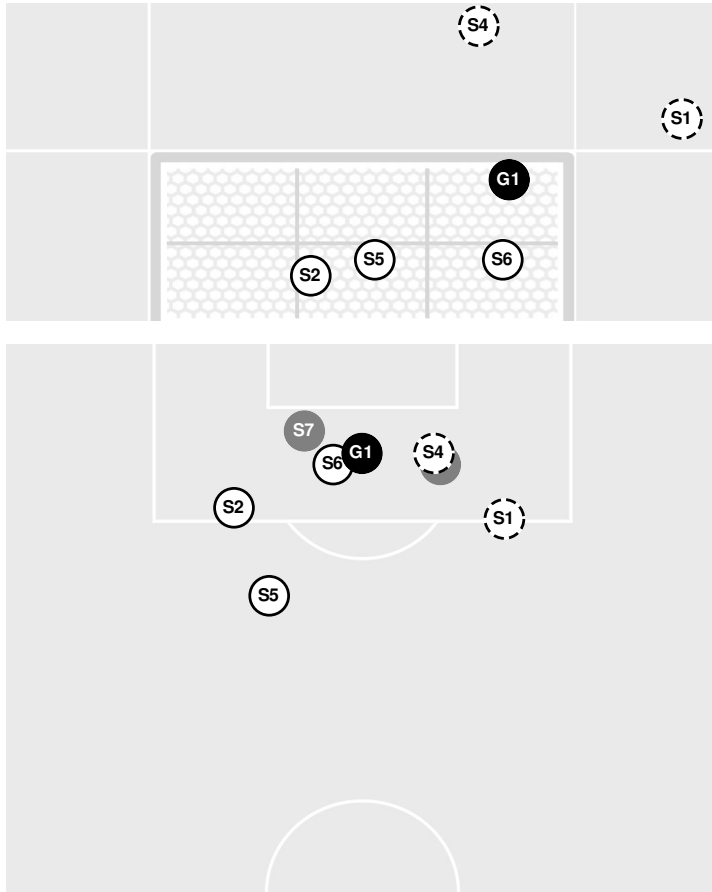

KENTUCKY 0, SOUTH CAROLINA 1

Official Soccer Shot Chart - Final
Kentucky vs South Carolina

9/22/2024 Stone Stadium, Columbia
 2024-25 Women's Soccer

Match Time: 2:00 PM
Match Duration: 02:03
Attendance: 3930

Officials: Benjamin Oakley, Shevah Rezaee, Dallas Rosier, Howard Ash

Shots by Half Intervals	Gamecocks	1st Half	2nd Half
		Wildcats	3
		6	2

Shot Chart

GAMECOCKS

WILDCATS

(S) Shot Off Target **(S)** Shot On Target **(S)** Blocked **(G)** Goal / Own Goal