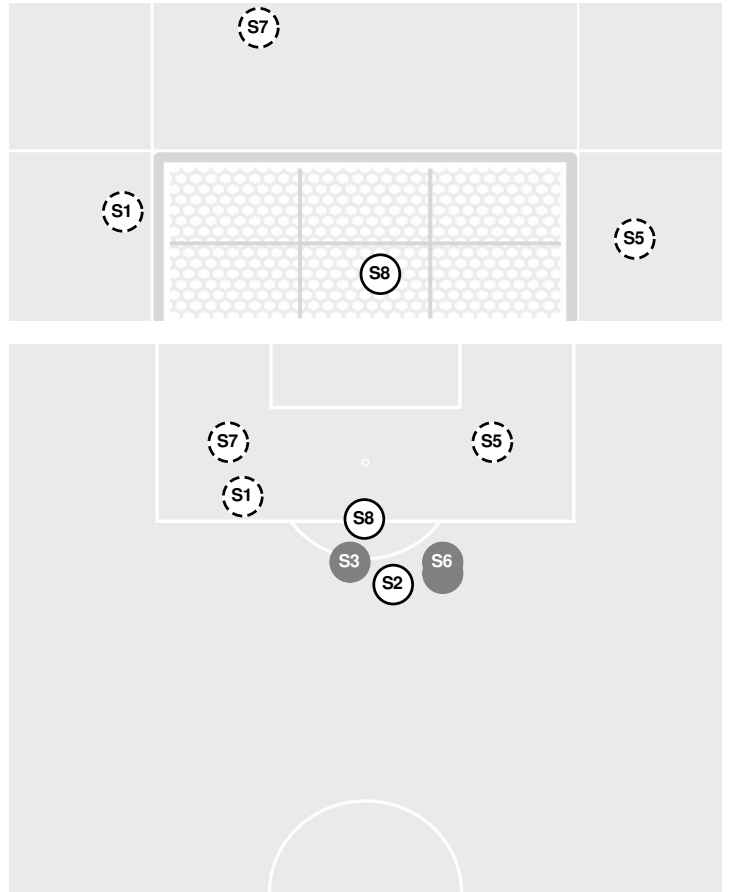

Officials: Benjamin Oakley, Shevah Rezaee, Dallas Rosier, Howard Ash

Shots by Half Intervals	Gamecocks	1st Half	2nd Half
		Wildcats	3
		6	2

Shot Chart

GAMECOCKS

WILDCATS

(S) Shot Off Target **(S)** Shot On Target **(S)** Blocked **(G)** Goal / Own Goal

Shot Summary

GAMECOCKS

No	Time	Player	Description
S1	4'	32, Cuyler Zulauf	
S2	25'	25, Lily Render	Saved
S3	32'	4, Katie Shea Collins	Blocked
S4	52'	4, Katie Shea Collins	
S5	58'	14, Brianna Behm	Saved
S6	59'	4, Katie Shea Collins	Saved
S7	75'	7, Brinley Murphy	Blocked
G1	75'	4, Katie Shea Collins	