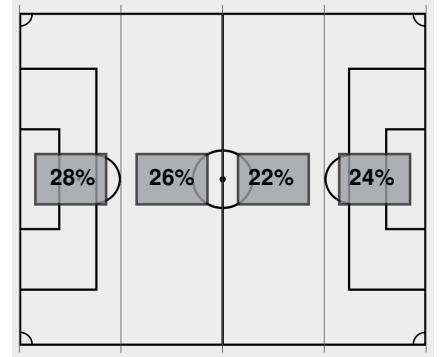

← Attacking Direction

_____
Official's signature