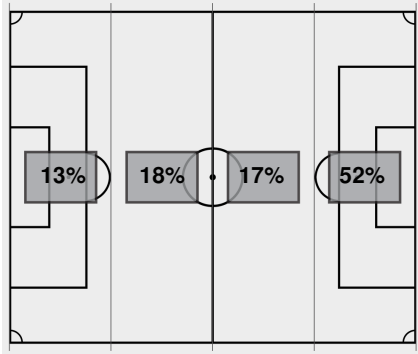

Official Soccer Box Score - Final
Kentucky vs South Carolina

9/22/2024 Stone Stadium, Columbia
2024-25 Women's Soccer

Match Time: 2:00 PM
Match Duration: 02:03
Attendance: 3930

Officials: Benjamin Oakley, Shevah Rezaee, Dallas Rosier, Howard Ash

Stadium: Stone Stadium

Officials: Referee: Benjamin Oakley; Asst. Referee: Shevah Rezaee; Dallas Rosier; Alt. Official: Howard Ash;

Offsides: Kentucky 0, South Carolina 2.

Attacking Direction →

8	TOTAL SHOTS	8
2	SHOTS ON TARGET	4
3	SAVES	2
3	CORNERS	3
0	OFFSIDES	2
0	YELLOW CARDS	0
0	RED CARDS	0
61%	POSSESSION TOTAL	39%