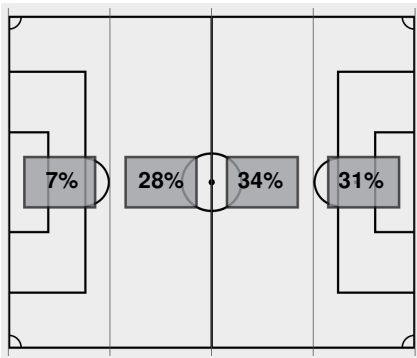

Official Soccer Box Score - First Half

Kentucky vs Oklahoma

9/29/2024 John Crain Field, Norman
2024-25 Women's Soccer

Match Time: 1:00 PM

Match Duration: 02:06

Attendance: 835

Officials: Brandon Gardner, Chana Forstall, Eric Aplis, Jay Norris

Attacking Direction →

3	TOTAL SHOTS	8
3	SHOTS ON TARGET	3
1	SAVES	1
5	CORNERS	0
1	OFFSIDES	0
0	YELLOW CARDS	2
0	RED CARDS	0
53%	POSSESSION TOTAL	47%

← Attacking Direction

Official's signature

Kentucky vs Oklahoma