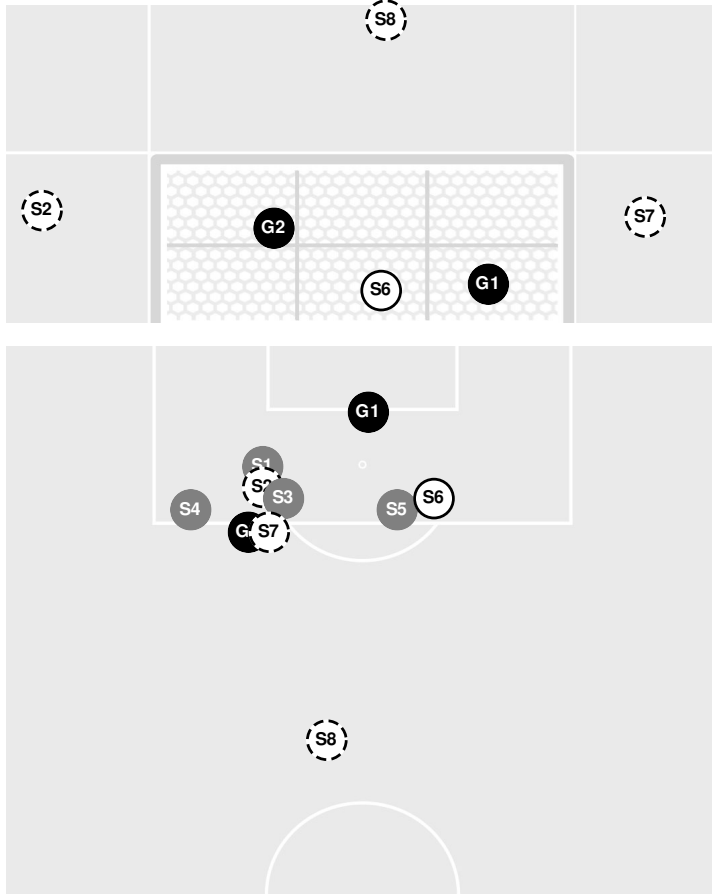

- 74:40 Sooners substitution: King, Meredith for Weber, Leonie.
- 74:40 Wildcats substitution: Tylenda, Alexis for Sikorski, Anna.
- 75:32 Wildcats substitution: Hoytink, Grace for Eastman, Maddie.
- 76:51 Foul on Oklahoma.
- 77:48 Foul on Oklahoma.
- 78:17 Sooners substitution: Pappas, Ella for McNulty, Abigail.
- 79:29 Yellow card on Wildcats Mattice, Sophia.
- 79:41 Sooners substitution: Weber, Leonie for Pak, Michelle.
- 79:41 Sooners substitution: Johnson, Nevaeh for Rayo, Juliette.
- 79:41 Wildcats substitution: Morisi, Thalia for Tylenda, Alexis.
- 80:15 Corner kick by Sooners [80:15].
- 80:46 Shot by Sooners Pappas, Ella WIDE RIGHT.
- 82:02 Foul on Oklahoma.
- 83:33 Foul on Kentucky.
- 83:37 Sooners substitution: Briscoe, Kylie for King, Meredith.
- 83:53 Foul on Oklahoma.
- 86:37 Foul on Oklahoma.
- 87:09 Corner kick by Wildcats [87:09].
- 88:27 Wildcats substitution: Eastman, Maddie for Phillipotts, Grace.
- 89:54 Shot by Sooners Murrell, Hadley HIGH.
- 90:00 End of period [90:00].

KENTUCKY 0, OKLAHOMA 0

Officials: Brandon Gardner, Chana Forstall, Eric Aplis, Jay Norris

Shots by Half Intervals	Sooners	1st Half	2nd Half	
		Wildcats	8	2

Shot Chart

SOONERS

WILDCATS

S Shot Off Target **S** Shot On Target **S** Blocked **G** Goal / Own Goal

Shot Summary

SOONERS

No	Time	Player	Description
G1	4'	28, Sophia Green	
S1	4'	28, Sophia Green	Blocked
S2	18'	28, Sophia Green	
S3	21'	22, Abigail McNulty	Blocked
S4	22'	5, Hadley Murrell	Blocked
G2	24'	31, Leonie Weber	
S5	36'	24, Morganne Eikelbarn	Blocked
S6	36'	10, Juliette Rayo	Saved
S7	81'	15, Ella Pappas	
S8	90'	5, Hadley Murrell	

WILDCATS

No	Time	Player	Description
S1	10'	11, Katherine Truitt	Saved
G1	21'	25, Makala Woods	
G2	27'	7, Mia Bookhard	
S2	73'	33, Maddie Eastman	Saved