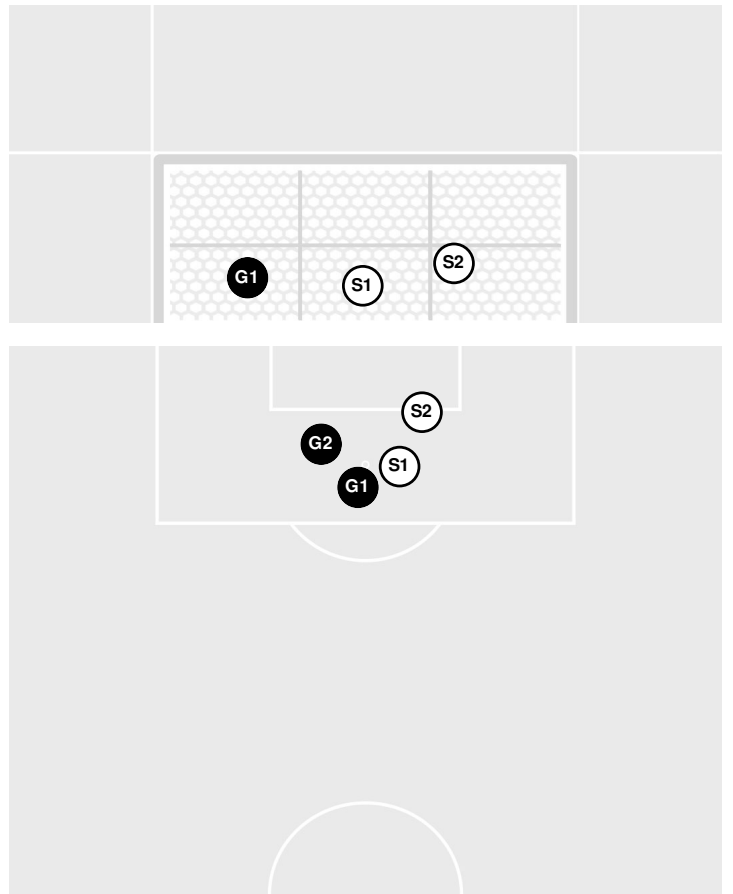

KENTUCKY 0, OKLAHOMA 0

Officials: Brandon Gardner, Chana Forstall, Eric Aplis, Jay Norris

Shots by Half Intervals	Sooners	1st Half	2nd Half	
		Wildcats	8	2

Shot Chart

SOONERS

WILDCATS

S Shot Off Target **S** Shot On Target **S** Blocked **G** Goal / Own Goal

Shot Summary

SOONERS

No	Time	Player	Description
G1	4'	28, Sophia Green	
S1	4'	28, Sophia Green	Blocked
S2	18'	28, Sophia Green	
S3	21'	22, Abigail McNulty	Blocked
S4	22'	5, Hadley Murrell	Blocked
G2	24'	31, Leonie Weber	
S5	36'	24, Morganne Eikelbarn	Blocked
S6	36'	10, Juliette Rayo	Saved
S7	81'	15, Ella Pappas	
S8	90'	5, Hadley Murrell	