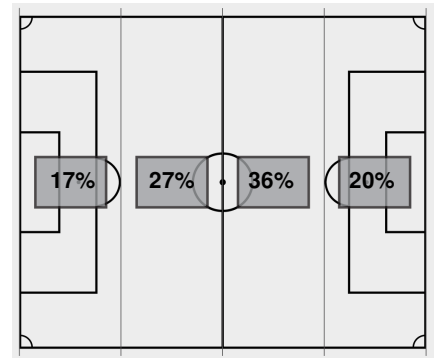

Official Soccer Box Score - First Half

Kentucky vs Oklahoma

9/29/2024 John Crain Field, Norman
2024-25 Women's Soccer

Match Time: 1:00 PM

Match Duration: 02:06

Attendance: 835

Officials: Brandon Gardner, Chana Forstall, Eric Aplis, Jay Norris

Attacking Direction →

3	TOTAL SHOTS	8
3	SHOTS ON TARGET	3
1	SAVES	1
5	CORNERS	0
1	OFFSIDES	0
0	YELLOW CARDS	2
0	RED CARDS	0
53%	POSSESSION TOTAL	47%

← Attacking Direction

Official's signature

Kentucky vs Oklahoma