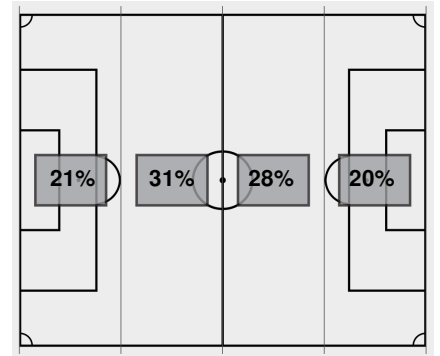

**Cautions and ejections:**

Stadium: Alabama Soccer Complex

Officials: Referee: Dorian Del Toro; Asst. Referee: Ethan Wilson; Sarah Gaddes; Alt. Official: Michael Smith;

Offsides: Kentucky 3, Alabama 2.

Attacking Direction →

8	TOTAL SHOTS	6
4	SHOTS ON TARGET	3
3	SAVES	3
1	CORNERS	1
3	OFFSIDES	2
0	YELLOW CARDS	0
0	RED CARDS	0
52%	POSSESSION TOTAL	48%

← Attacking Direction

\_\_\_\_\_  
 Official's signature