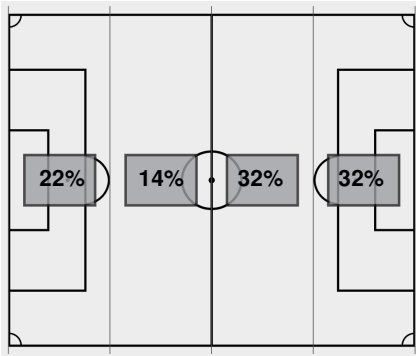

Officials: Dorian Del Toro, Ethan Wilson, Sarah Gaddes, Michael Smith

Cautions and ejections:

Stadium: Alabama Soccer Complex

Officials: Referee: Dorian Del Toro; Asst. Referee: Ethan Wilson; Sarah Gaddes; Alt. Official: Michael Smith;

Offsides: Kentucky 3, Alabama 2.

Attacking Direction →

8	TOTAL SHOTS	6
4	SHOTS ON TARGET	3
3	SAVES	3
1	CORNERS	1
3	OFFSIDES	2
0	YELLOW CARDS	0
0	RED CARDS	0
52%	POSSESSION TOTAL	48%