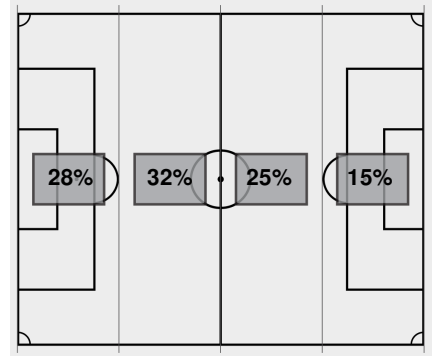

Attacking Direction →

8	TOTAL SHOTS	13
4	SHOTS ON TARGET	3
3	SAVES	3
2	CORNERS	6
4	OFFSIDES	3
0	YELLOW CARDS	1
0	RED CARDS	0
46%	POSSESSION TOTAL	54%

← Attacking Direction

\_\_\_\_\_  
Official's signature