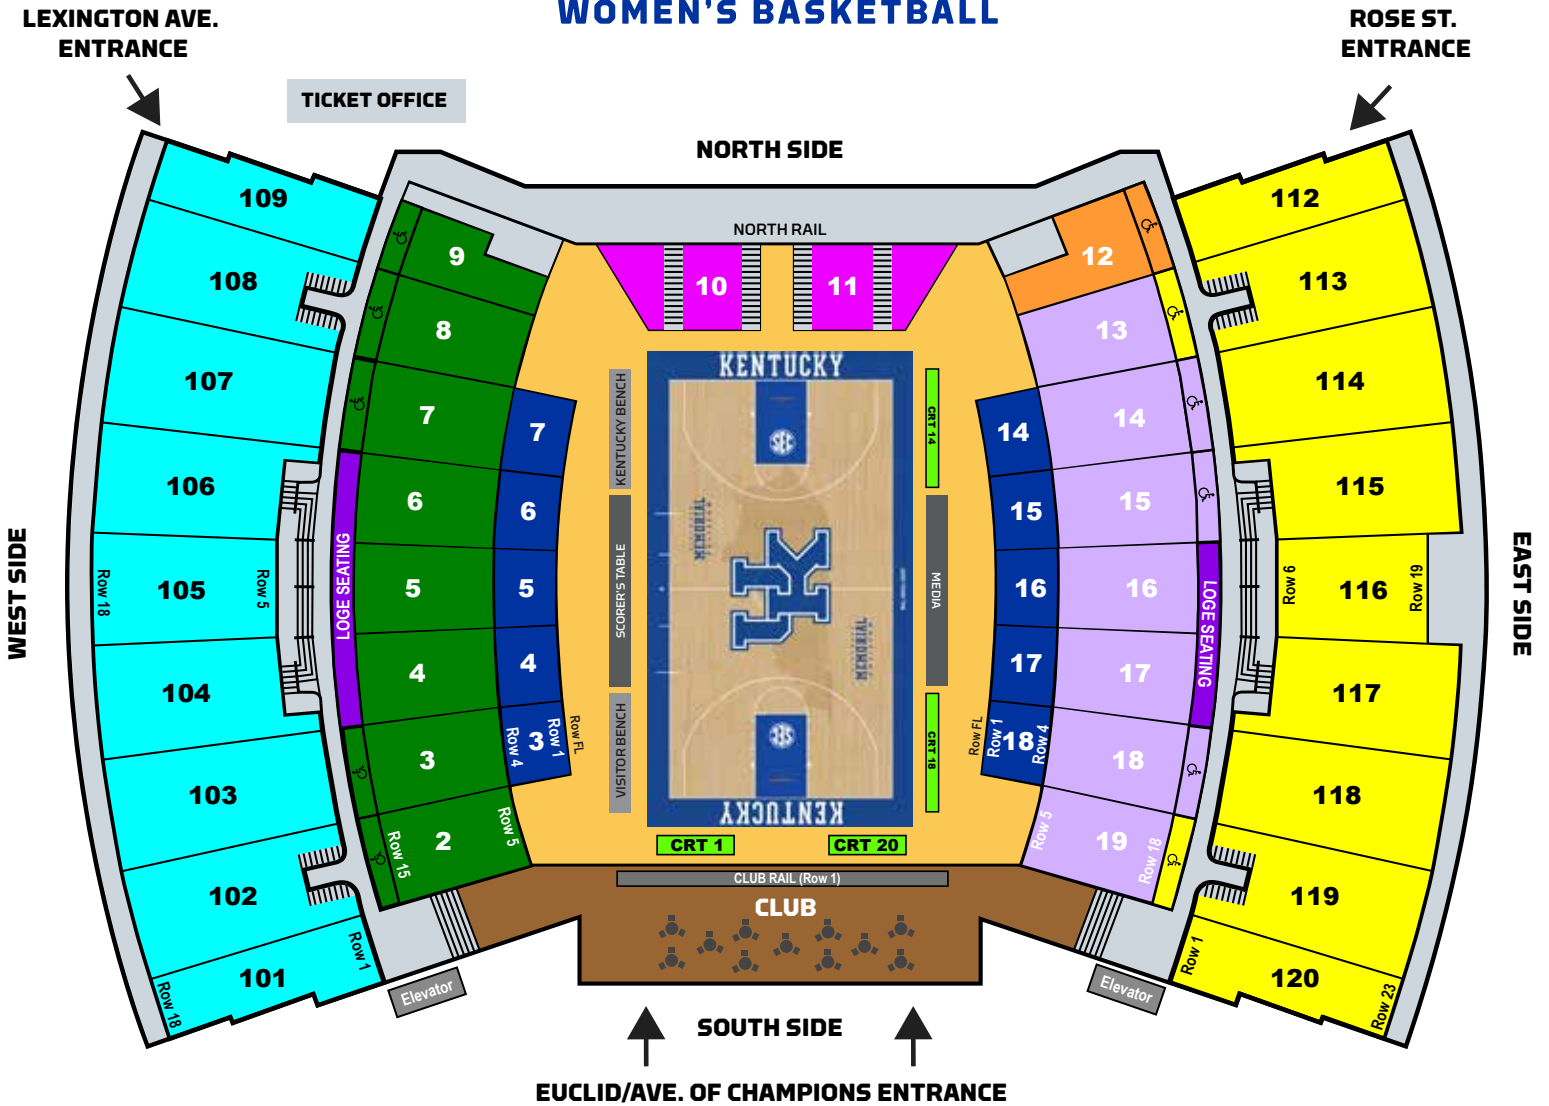

KENTUCKY®

WOMEN'S BASKETBALL

2024-2025 SEASON SEATING CHART

LOCATION	
■	Courtside
■	Loge Seating
■	Champions Club - South Rail
■	Winners Circle (Padded Chairbacks)
■	West Lower Level (Chairback Seating)
■	West 100-Level (Chairback Seating)
■	East Lower Level (Bench Seating)
■	General Admission (Bench Seating)

OTHER SEATING AREAS	
■	UK Students
■	Media

When standing on the court and looking into each section, seat 1 is on your left and the highest seat number is on your right.

Elevator access goes from court/floor level to the main concourse between the lower level and 100-level. The entry from the main concourse into the 100-Level sections is then via stairs.